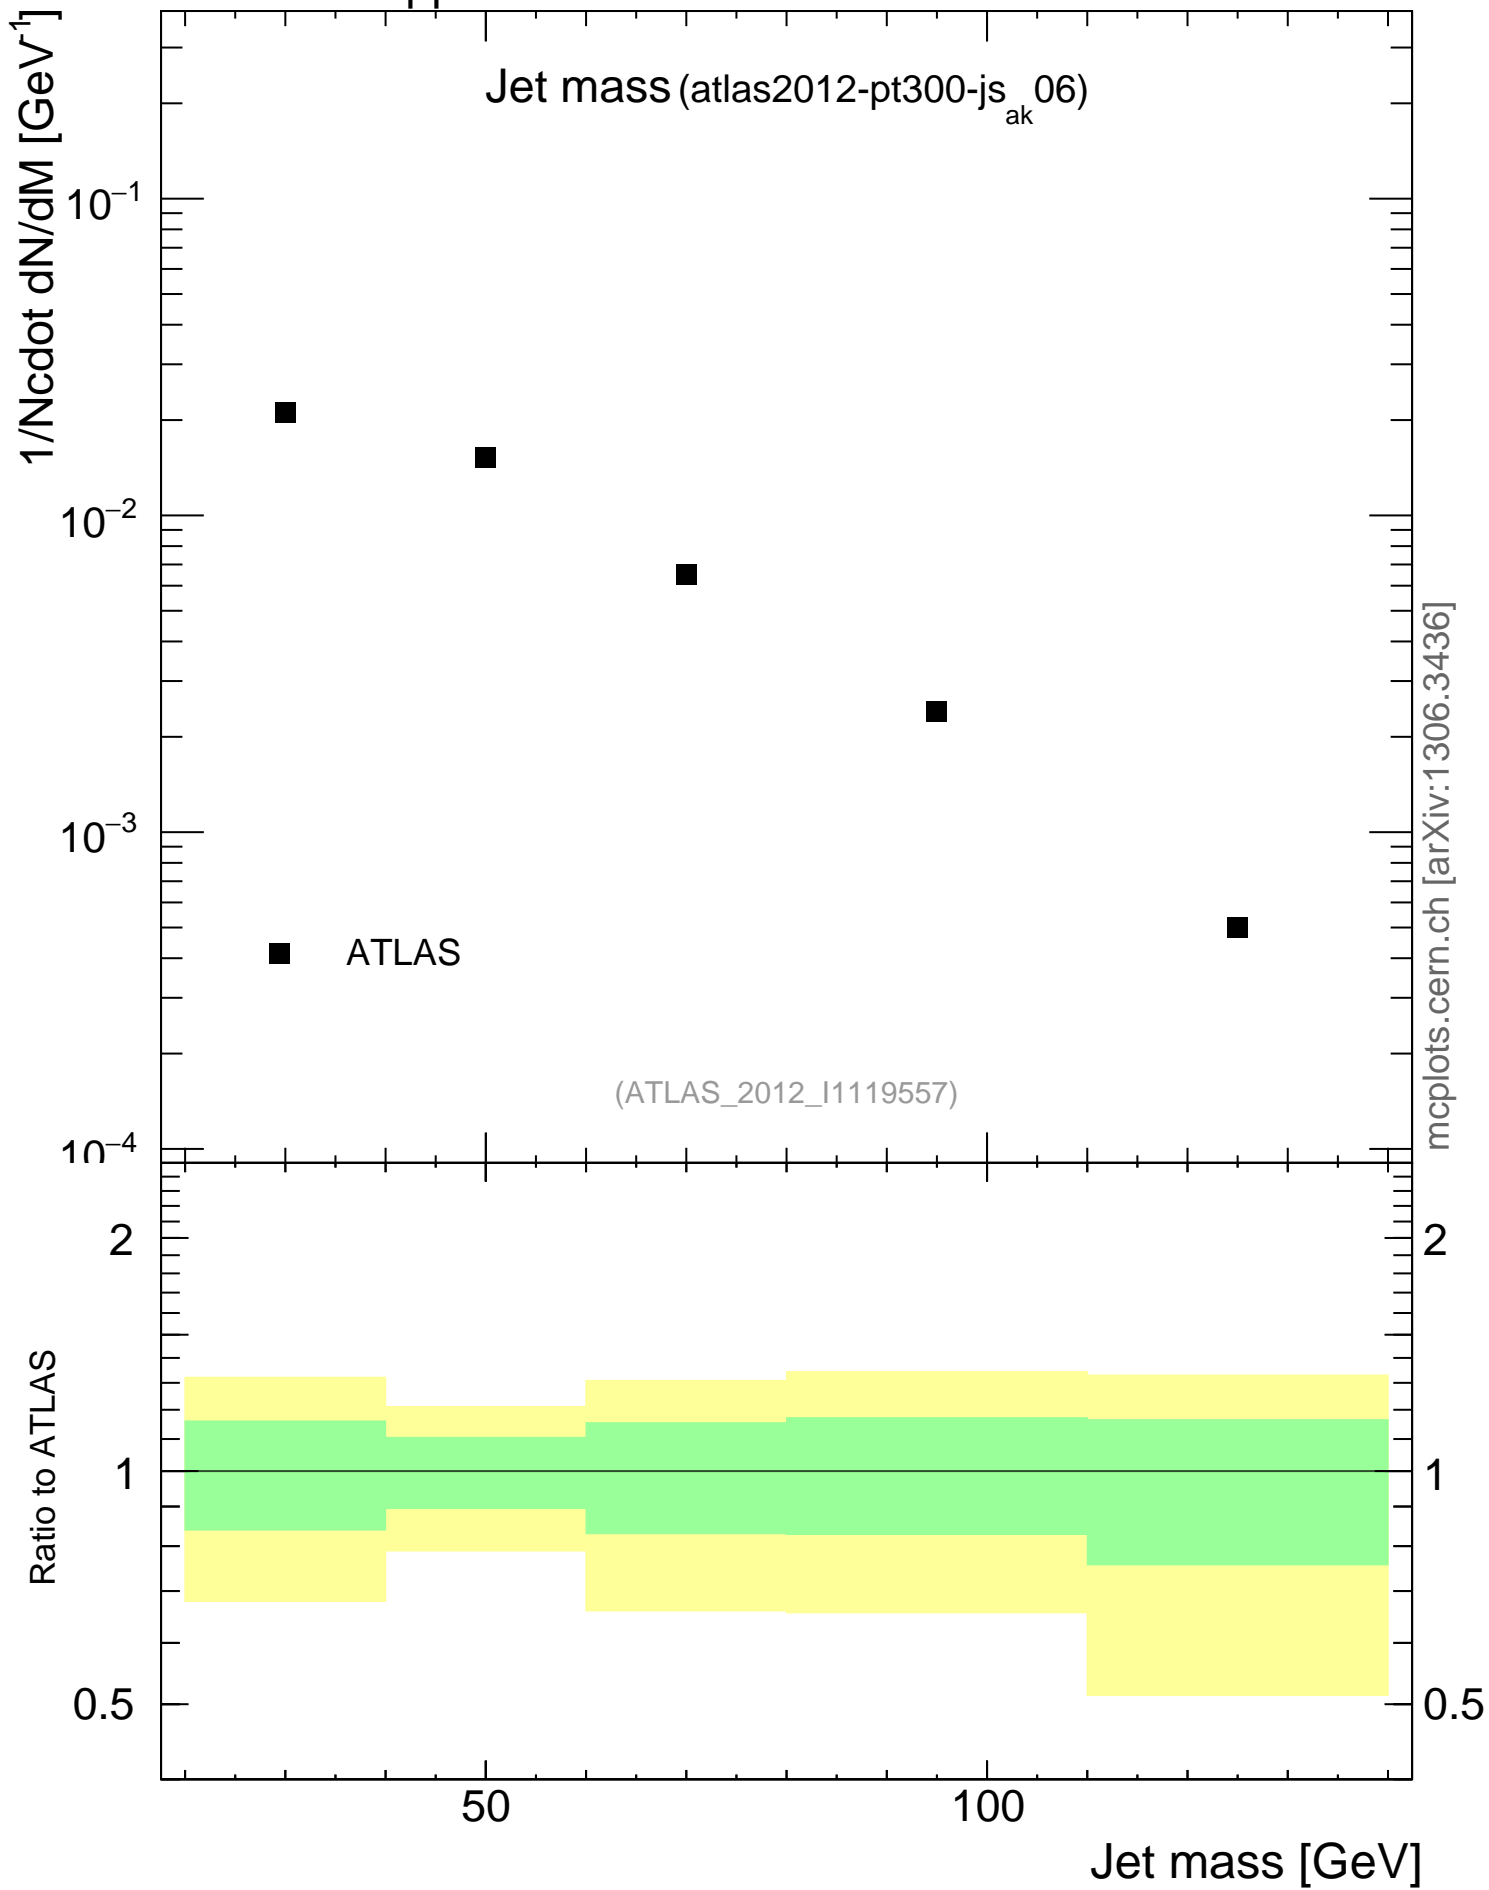

7000 GeV pp

Jets

Jet mass (atlas2012-pt300-js<sub>ak</sub>\_06)

mcplots.cern.ch [arXiv:1306.3436]

ATLAS

(ATLAS\_2012\_I1119557)

Ratio to ATLAS

Jet mass [GeV]