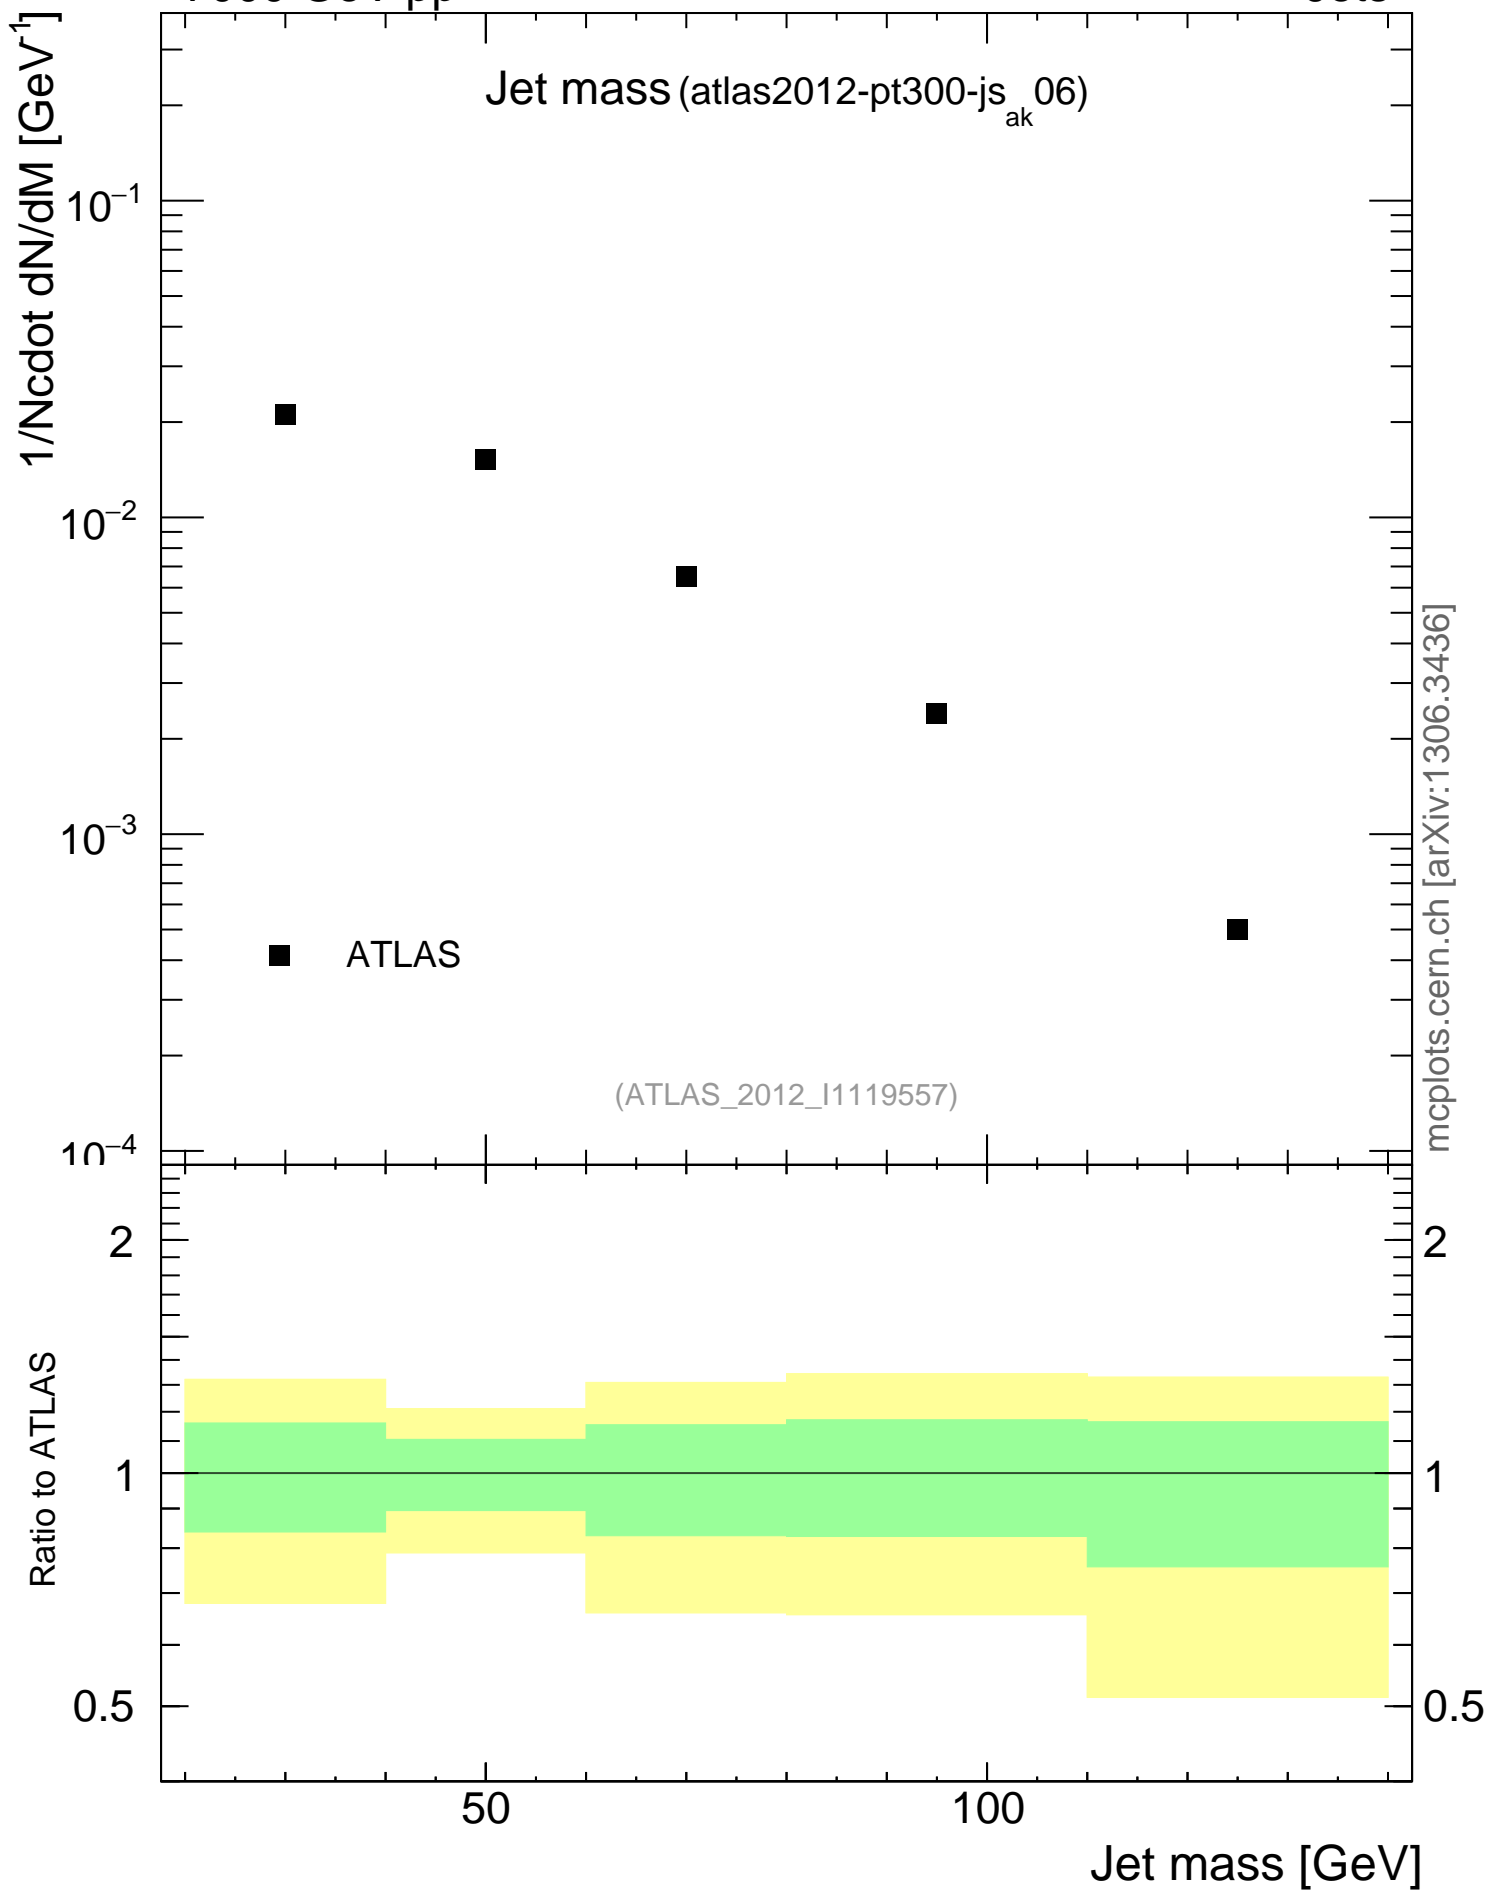

7000 GeV pp

Jets

Jet mass (atlas2012-pt300-js_{ak}_06)

mcplots.cern.ch [arXiv:1306.3436]

ATLAS

(ATLAS_2012_I1119557)

Ratio to ATLAS

Jet mass [GeV]