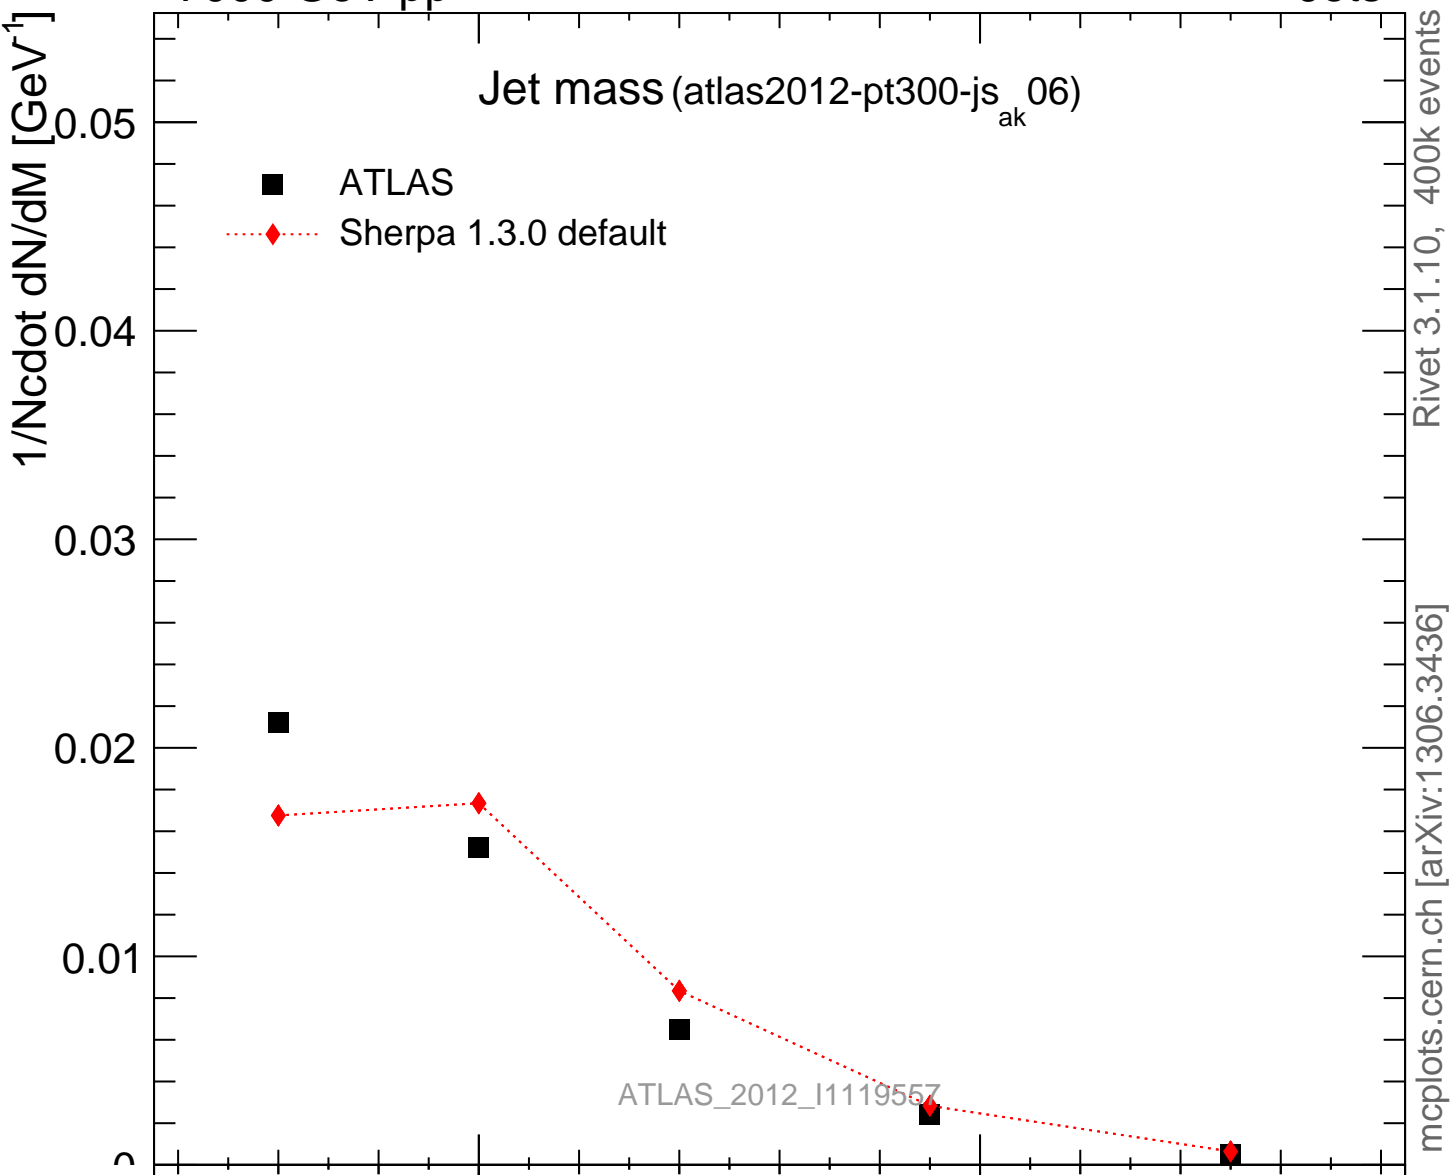

7000 GeV pp

Jets

Jet mass (atlas2012-pt300-js_{ak}06)

Rivet 3.1.10, 400k events

mcplots.cern.ch [arXiv:1306.3436]