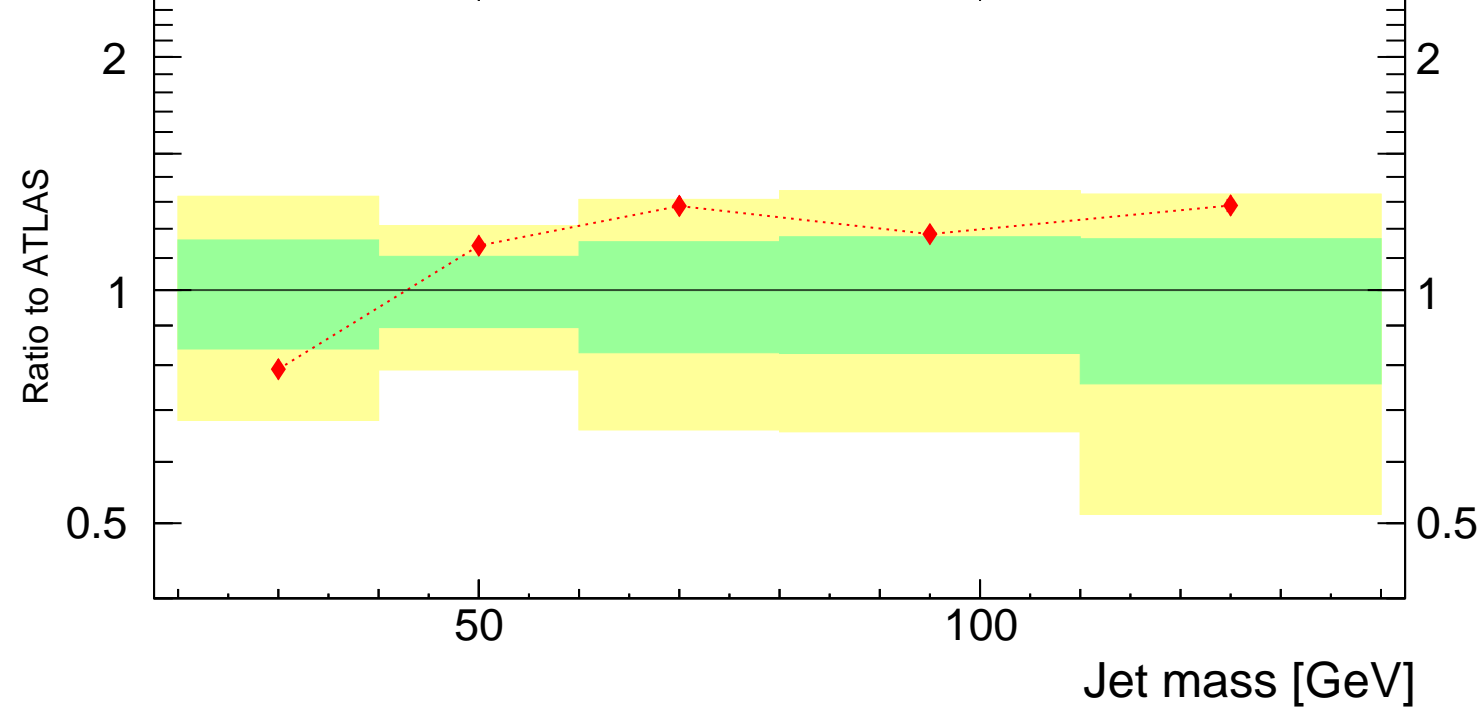

7000 GeV pp

Jets

Jet mass (atlas2012-pt300-js_{ak}06)

Rivet 3.1.10, 400k events

mcplots.cern.ch [arXiv:1306.3436]