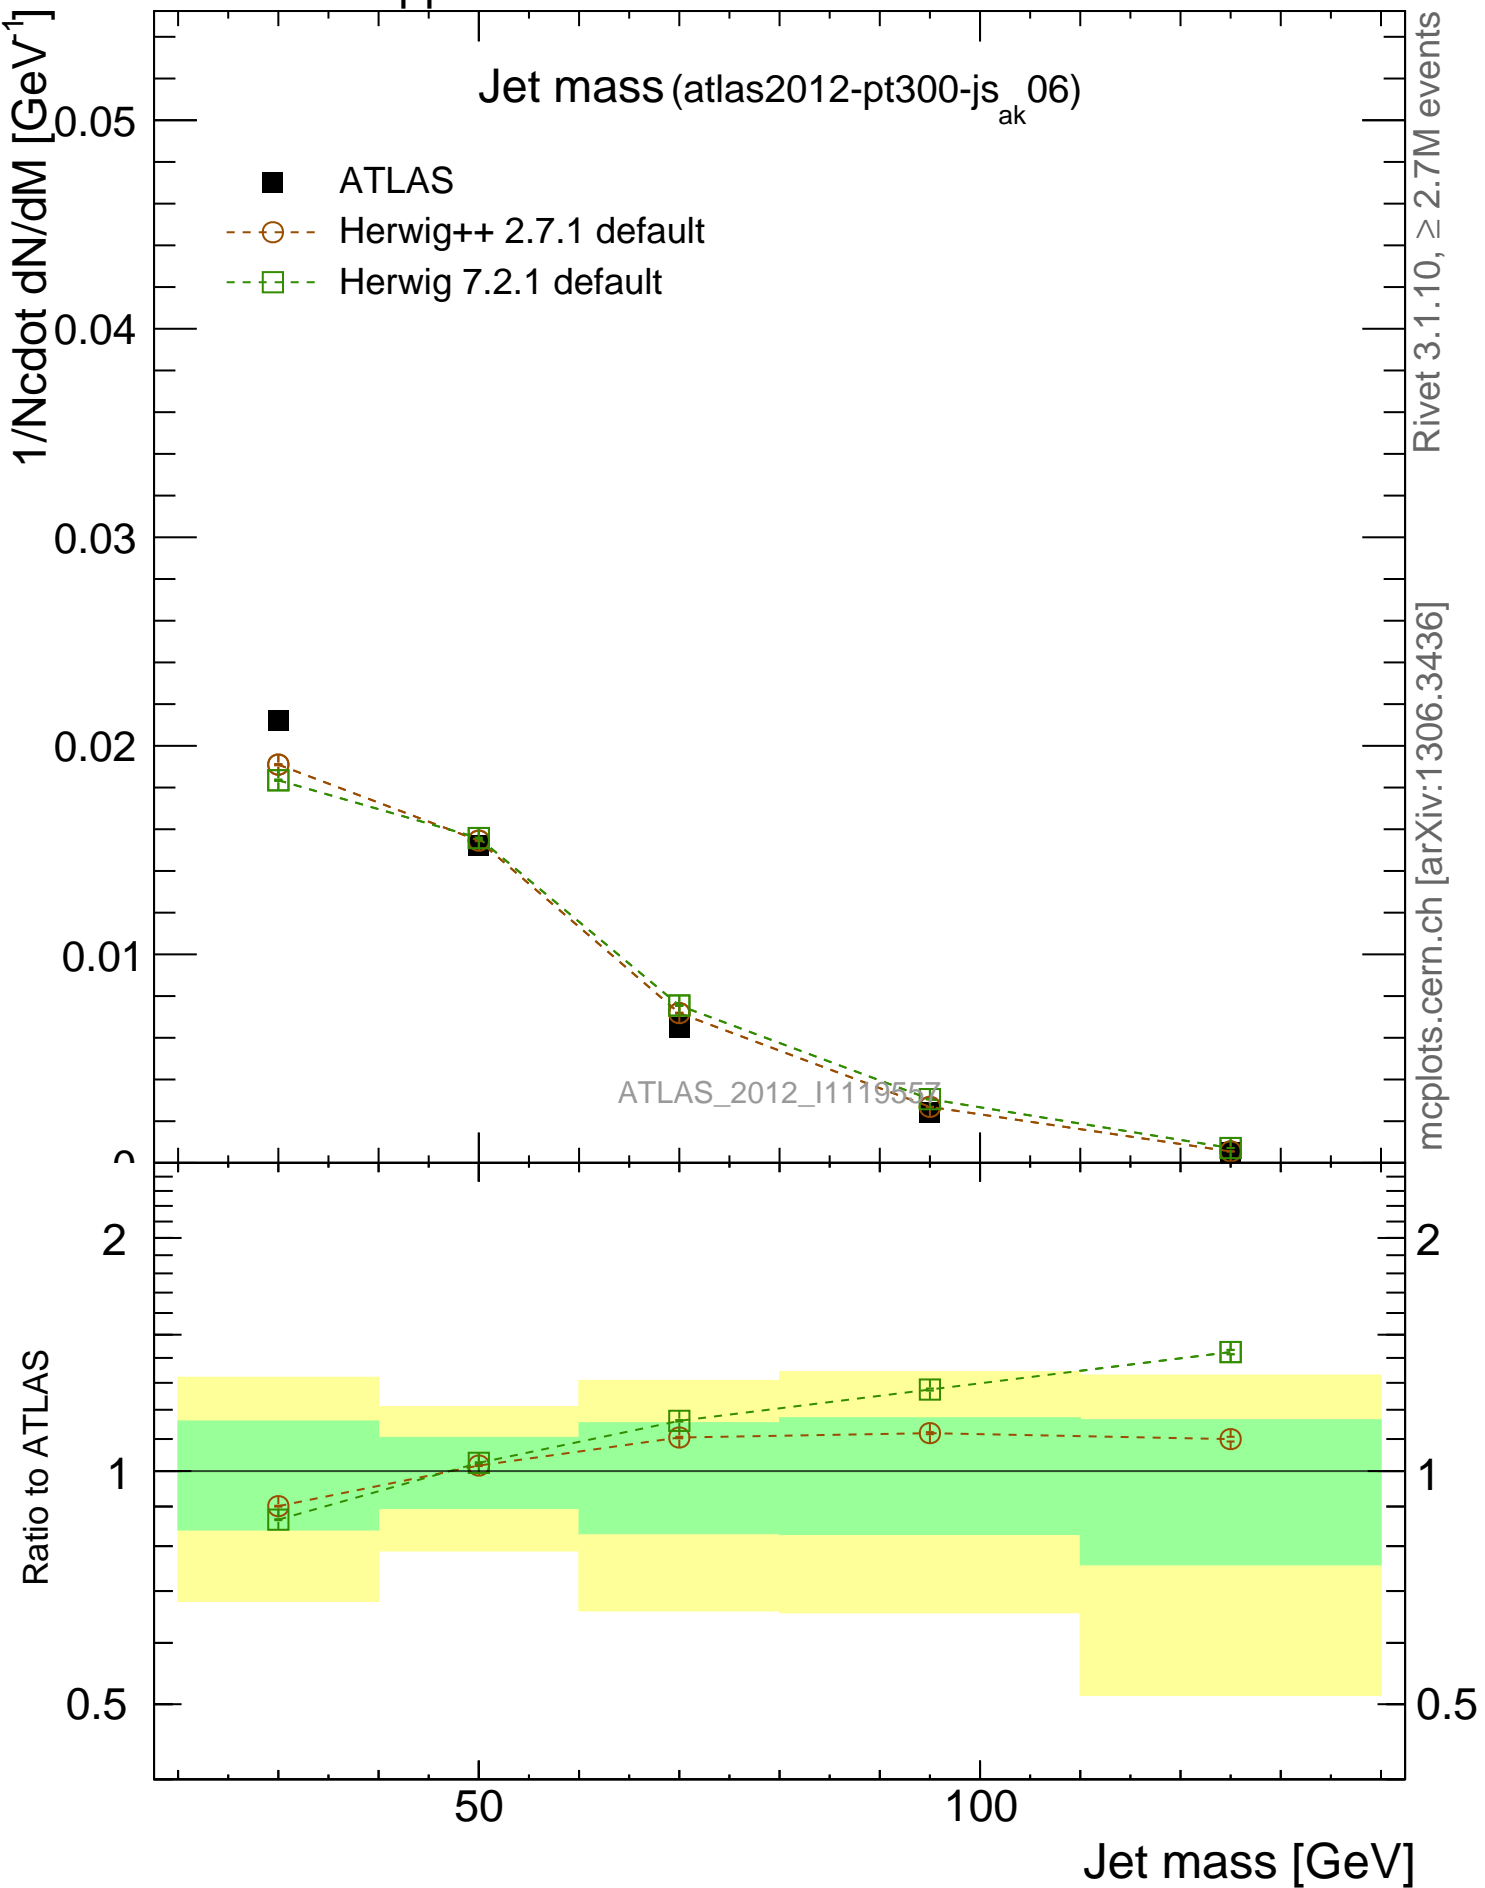

Jet mass (atlas2012-pt300-js_{ak}06)

Rivet 3.1.10, ≥ 2.7M events

mcplots.cern.ch [arXiv:1306.3436]

2

1

0.5

Jet mass [GeV]