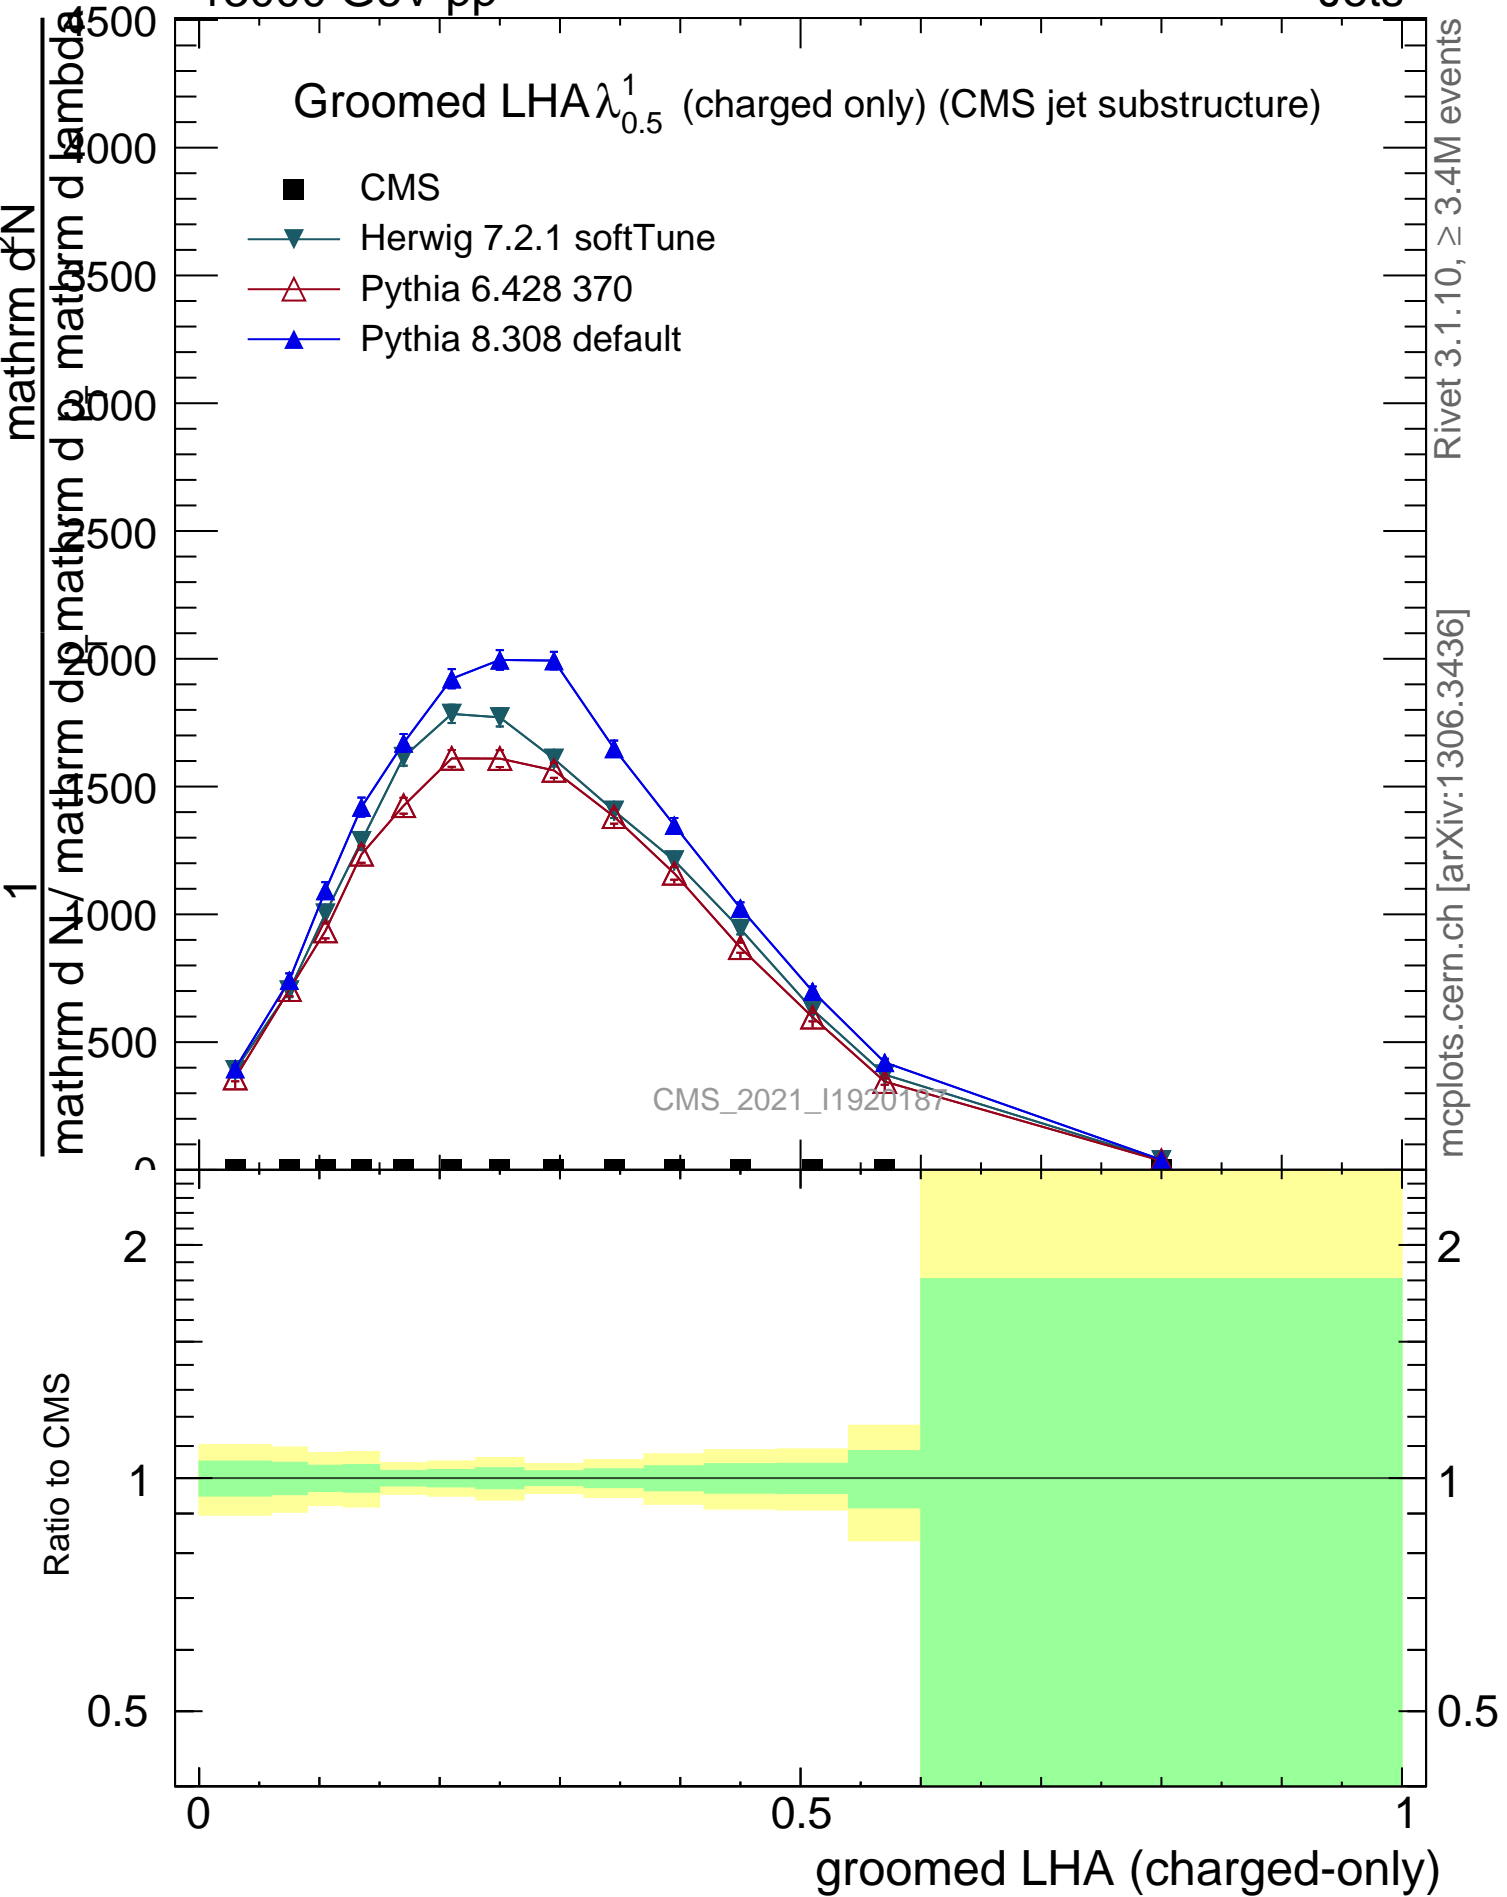

Groomed LHA $\lambda_{0.5}^1$ (charged only) (CMS jet substructure)

- CMS
- ▼ Herwig 7.2.1 softTune
- △ Pythia 6.428 370
- ▲ Pythia 8.308 default

CMS_2021_I1920187

Rivet 3.1.10, ≥ 3.4M events
mcplots.cern.ch [arXiv:1306.3436]