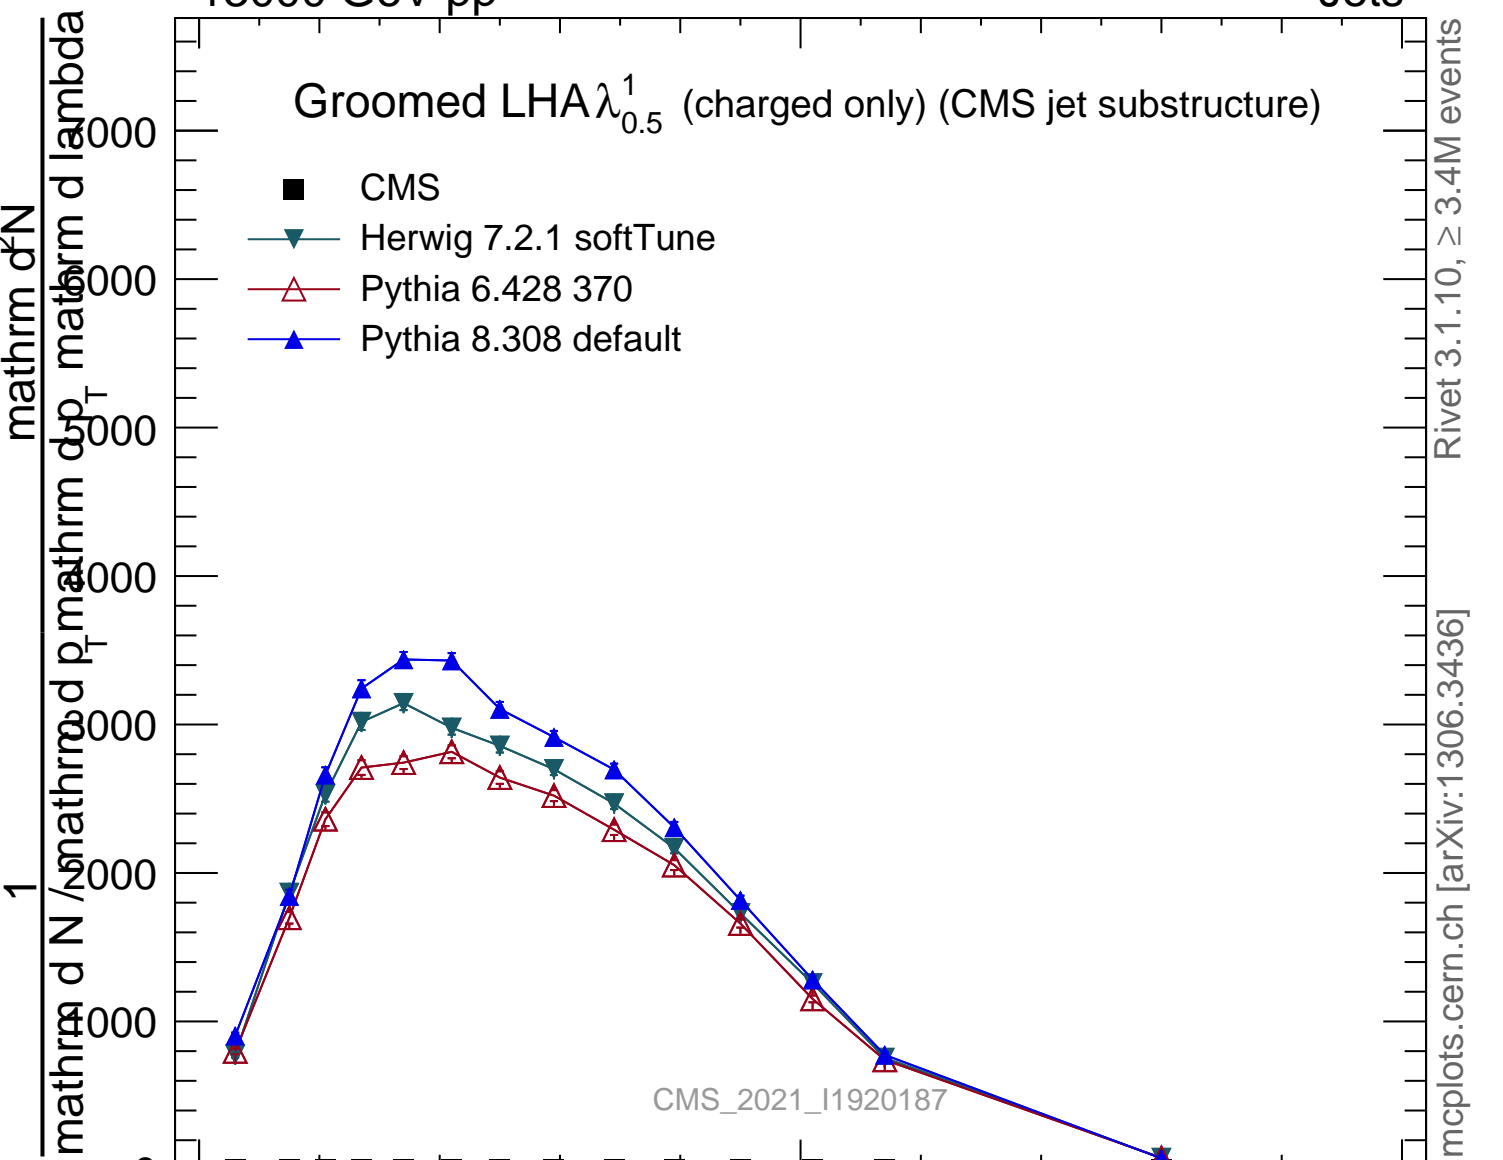

Groomed LHA  $\lambda_{0.5}^1$  (charged only) (CMS jet substructure)

- CMS
- ▼ Herwig 7.2.1 softTune
- △ Pythia 6.428 370
- ▲ Pythia 8.308 default

Rivet 3.1.10, ≥ 3.4M events

mcplots.cern.ch [arXiv:1306.3436]