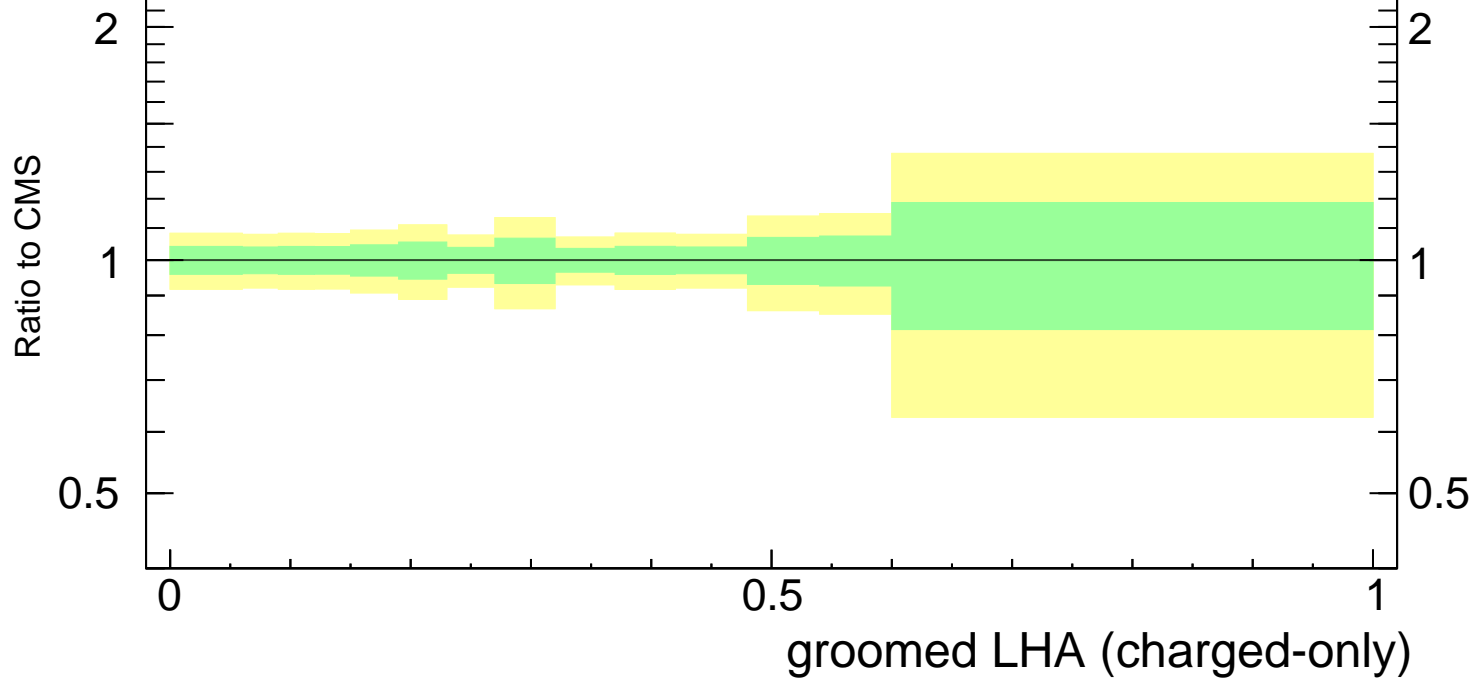

Groomed LHA  $\lambda_{0.5}^1$  (charged only) (CMS jet substructure)

- CMS
- ▼ Herwig 7.2.1 softTune
- △ Pythia 6.428 370
- ▲ Pythia 8.308 default

Rivet 3.1.10, ≥ 3.4M events

mcplots.cern.ch [arXiv:1306.3436]