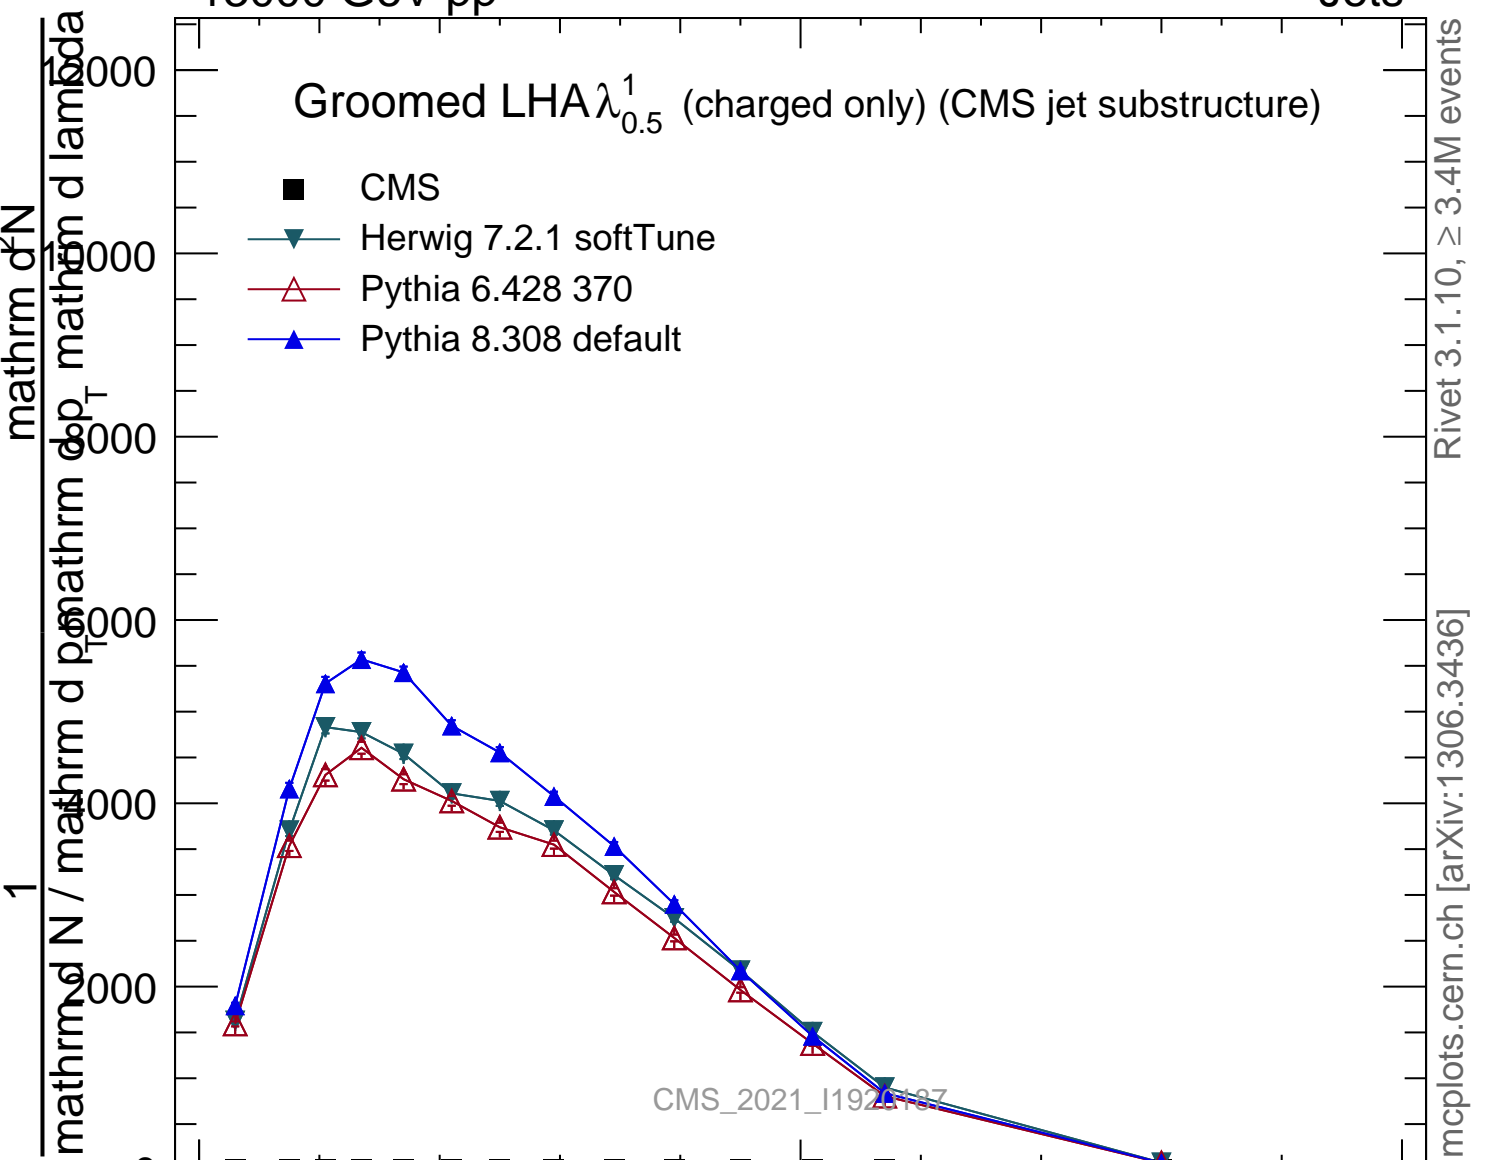

Groomed LHA $\lambda_{0.5}^1$ (charged only) (CMS jet substructure)

- CMS
- ▼ Herwig 7.2.1 softTune
- △ Pythia 6.428 370
- ▲ Pythia 8.308 default

Ratio to CMS

0.5

1

2

0

0.5

1

groomed LHA (charged-only)

mcplots.cern.ch [arXiv:1306.3436] Rivet 3.1.10, ≥ 3.4M events