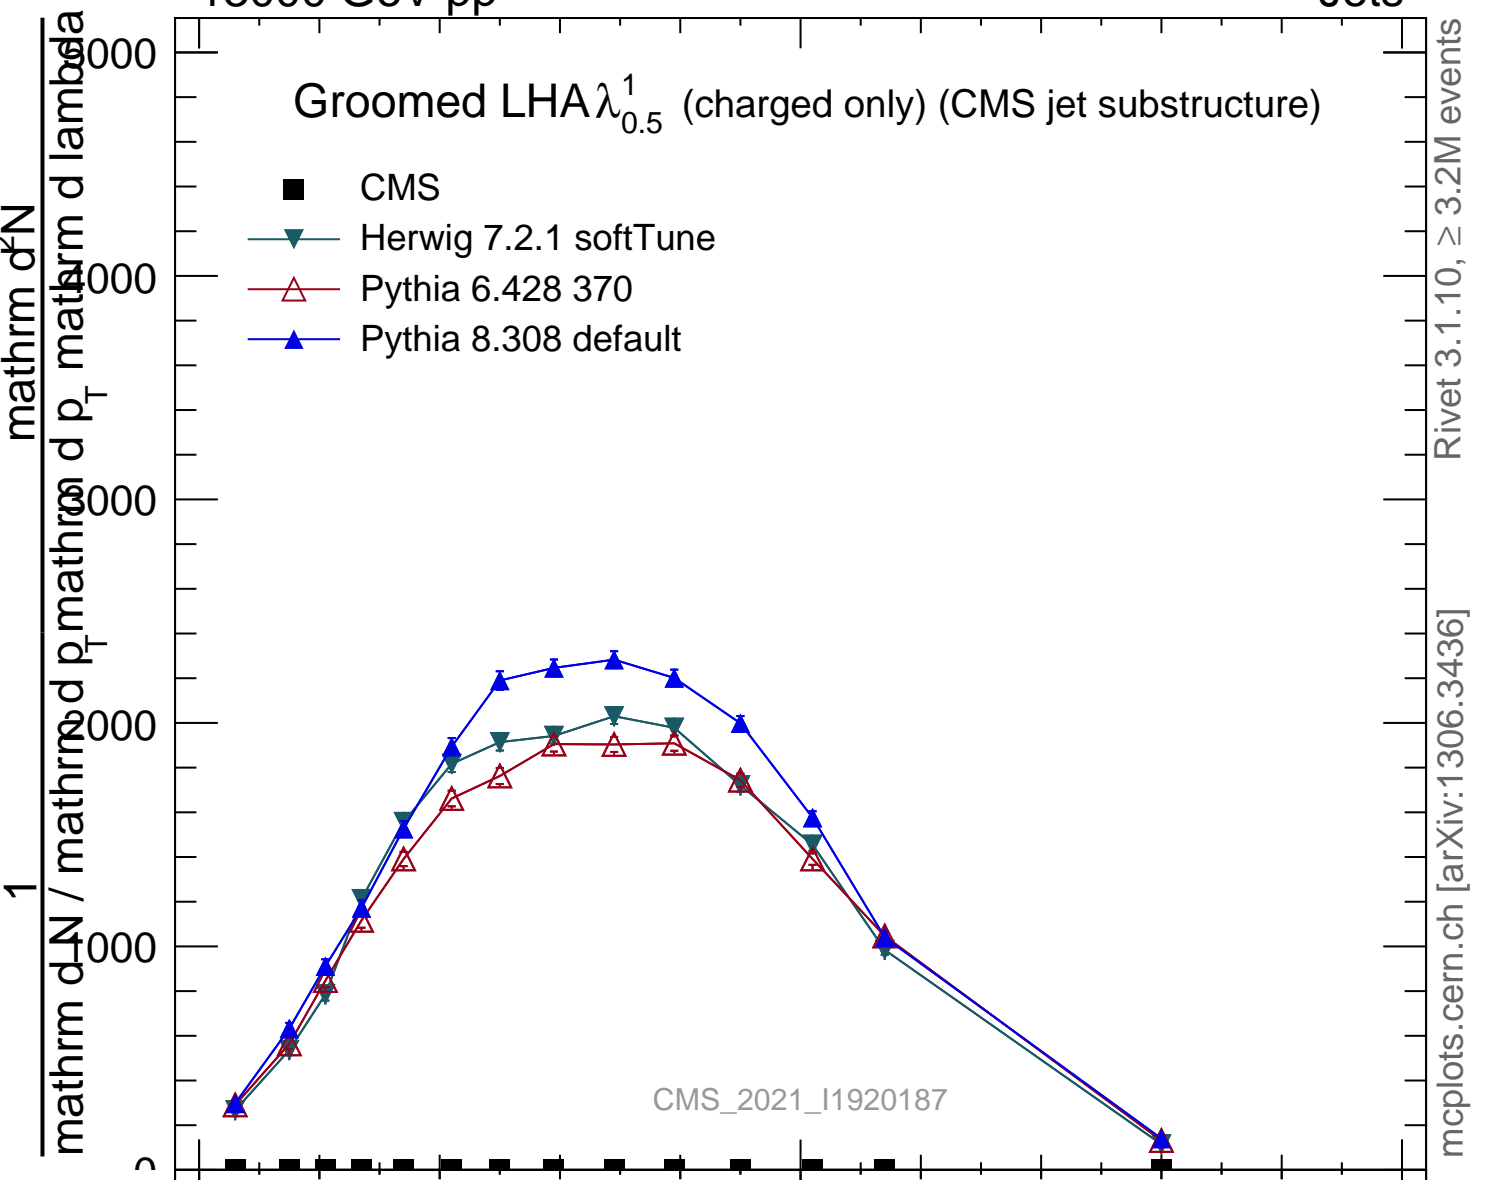

Groomed LHA $\lambda_{0.5}^1$ (charged only) (CMS jet substructure)

- CMS
- ▼ Herwig 7.2.1 softTune
- △ Pythia 6.428 370
- ▲ Pythia 8.308 default

Rivet 3.1.10, ≥ 3.2M events
mcplots.cern.ch [arXiv:1306.3436]