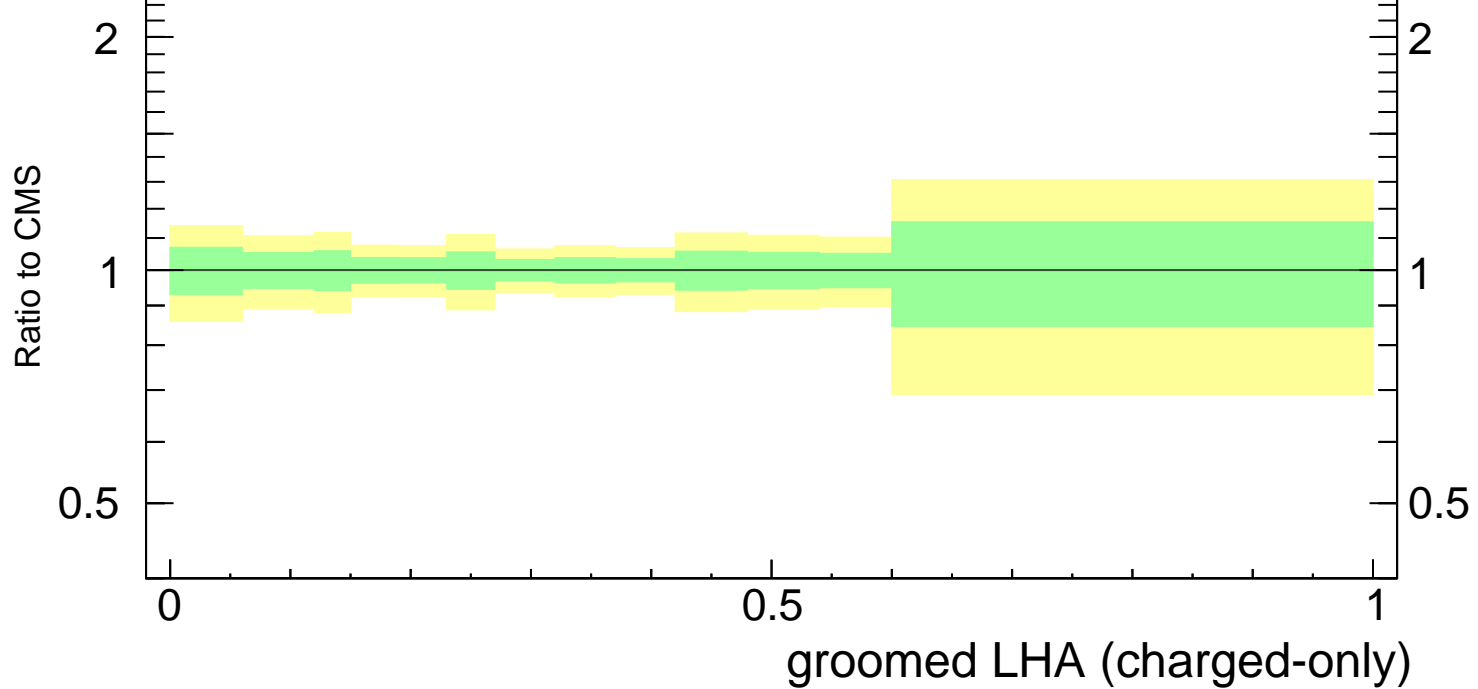

Groomed LHA $\lambda_{0.5}^1$ (charged only) (CMS jet substructure)

- CMS
- ▼ Herwig 7.2.1 softTune
- △ Pythia 6.428 370
- ▲ Pythia 8.308 default

Rivet 3.1.10, ≥ 3.2M events
mcplots.cern.ch [arXiv:1306.3436]