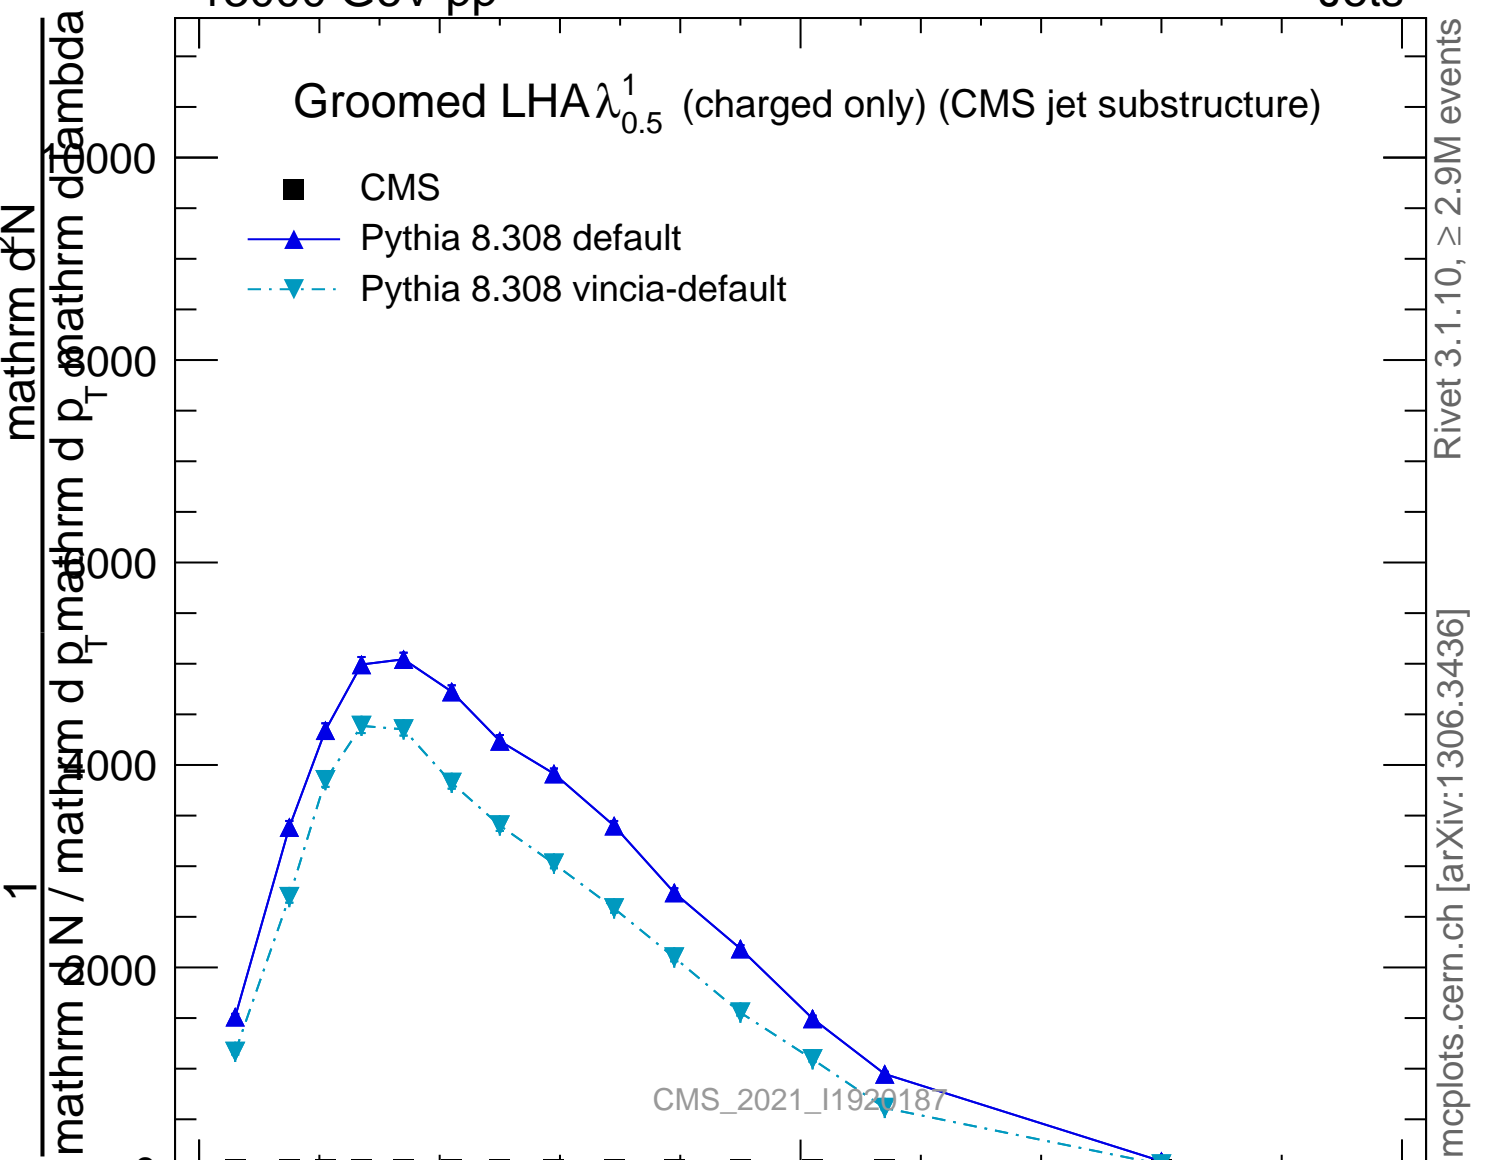

Groomed LHA $\lambda_{0.5}^1$ (charged only) (CMS jet substructure)

- CMS
- ▲ Pythia 8.308 default
- ▼ Pythia 8.308 vincia-default

Rivet 3.1.10, $\geq 2.9M$ events

mcplots.cern.ch [arXiv:1306.3436]