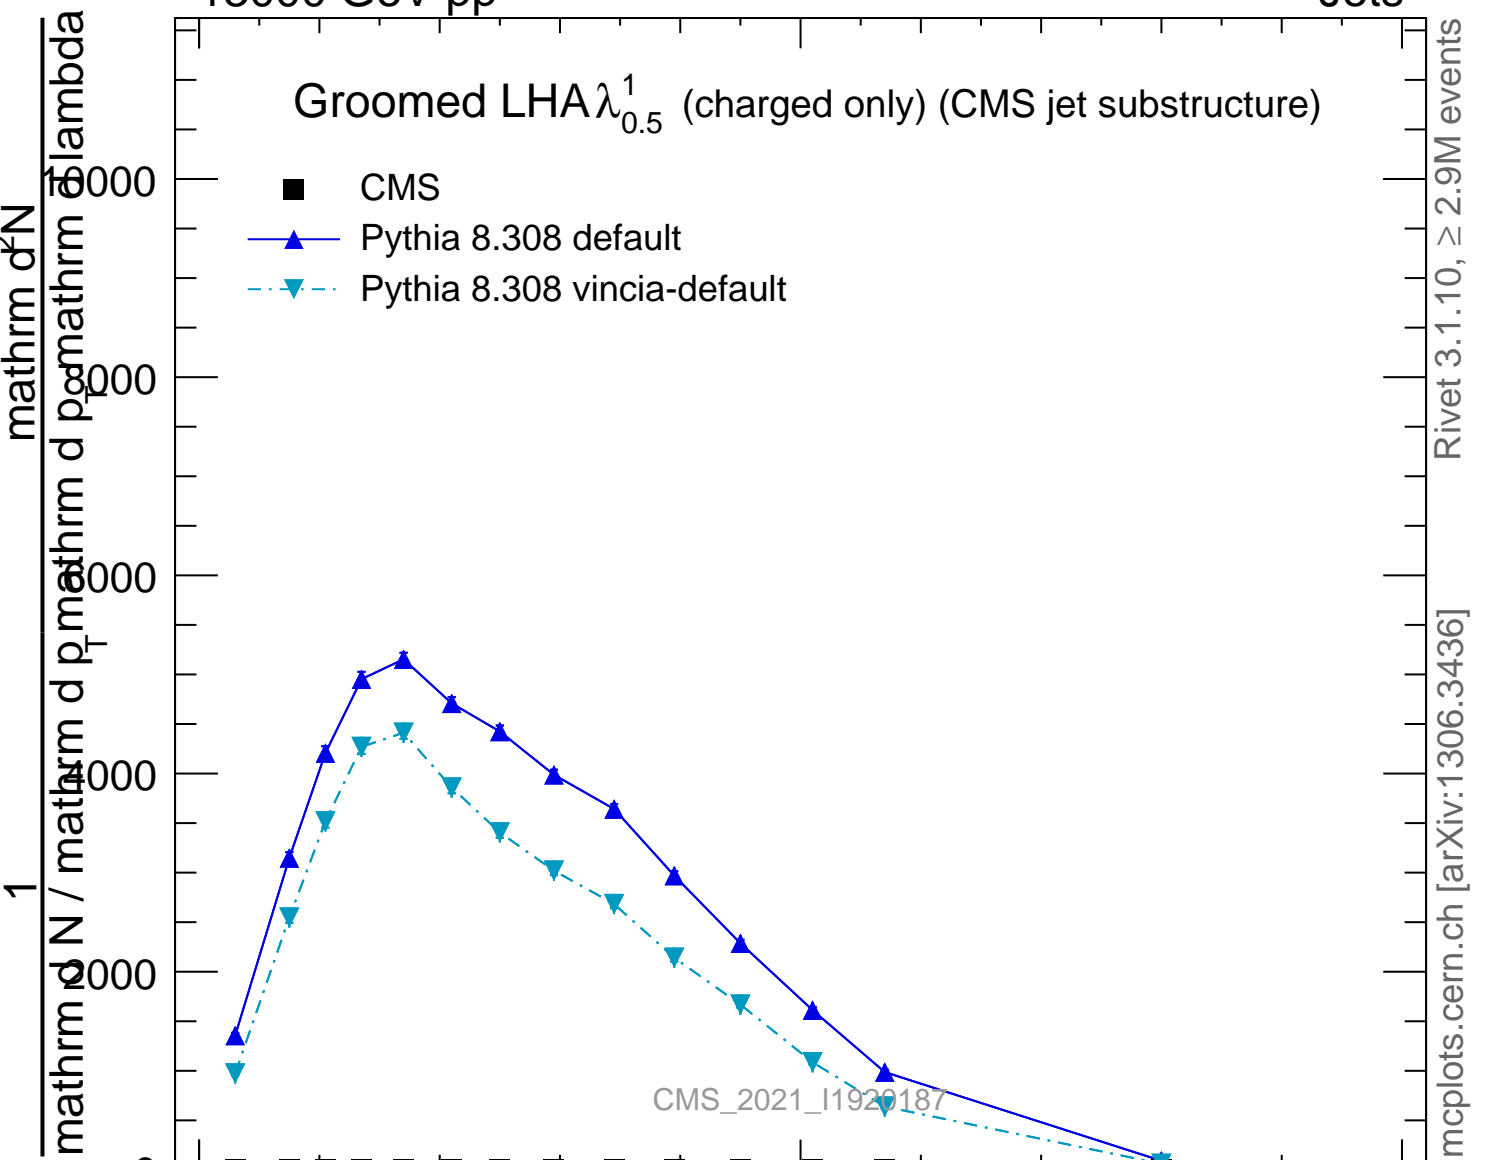

Groomed LHA $\lambda_{0.5}^1$ (charged only) (CMS jet substructure)

- CMS
- ▲ Pythia 8.308 default
- ▼ Pythia 8.308 vincia-default

Rivet 3.1.10, $\geq 2.9M$ events
mcplots.cern.ch [arXiv:1306.3436]