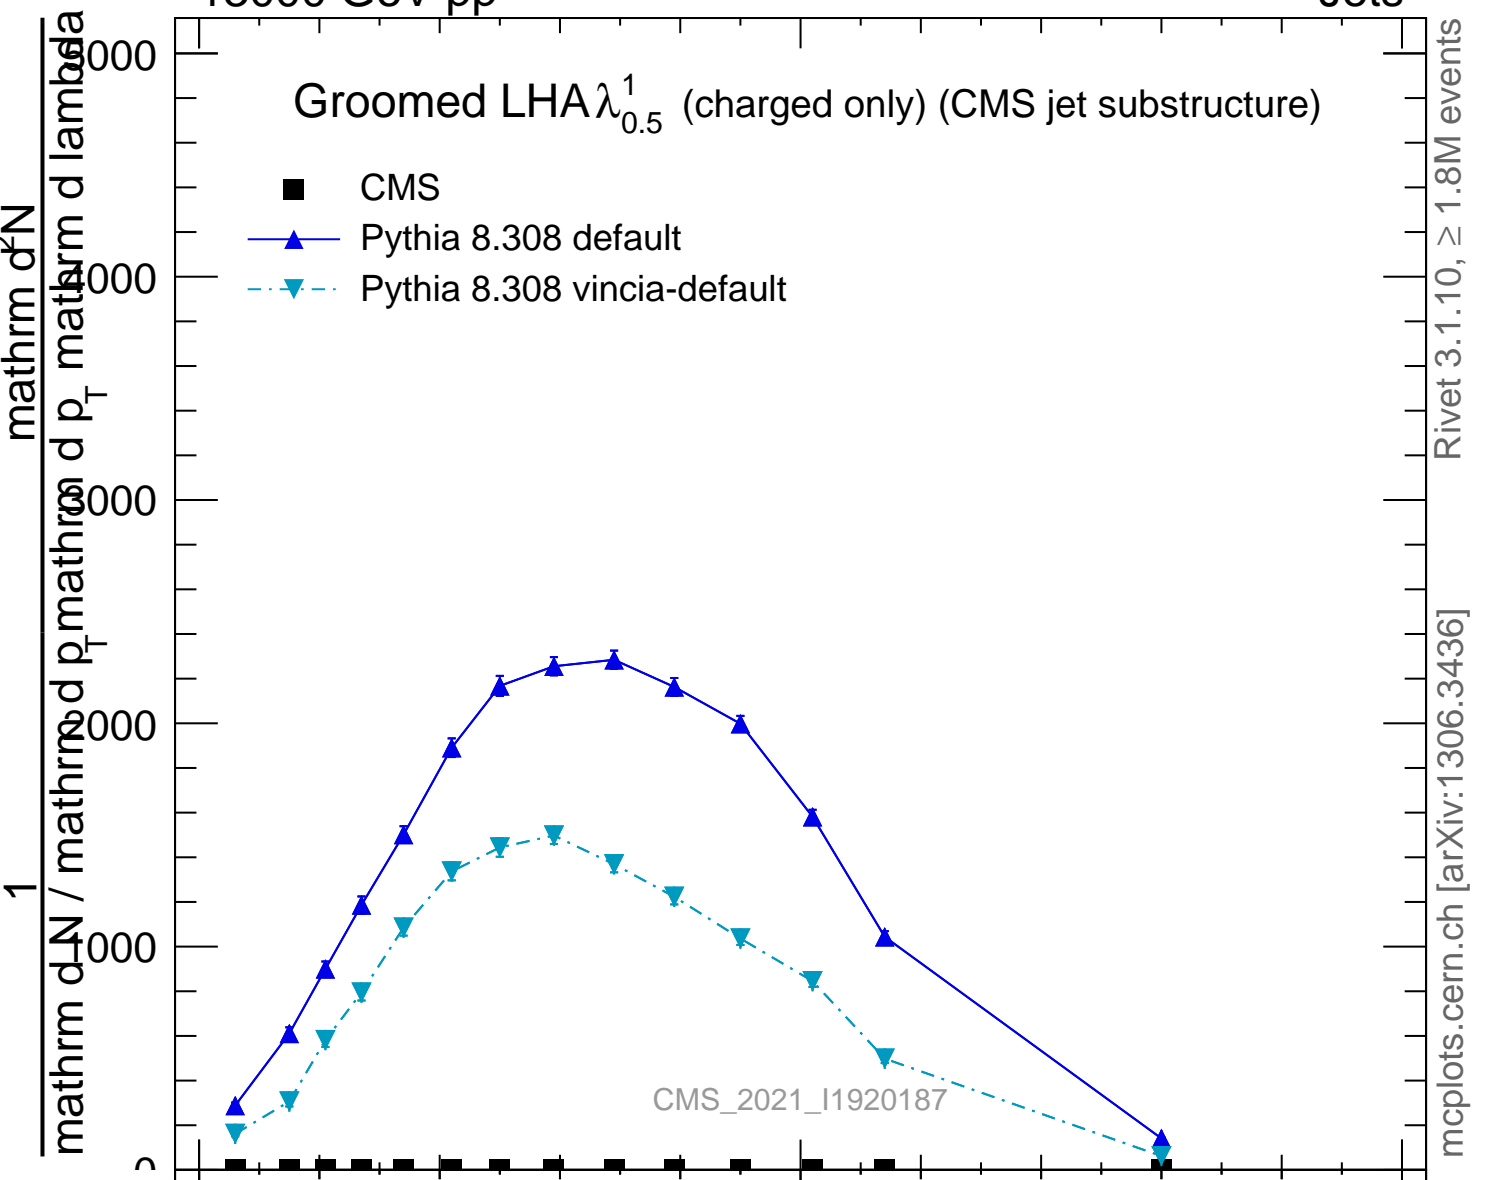

Groomed LHA  $\lambda_{0.5}^1$  (charged only) (CMS jet substructure)

- CMS
- ▲ Pythia 8.308 default
- ▼ Pythia 8.308 vincia-default

Ratio to CMS

0.5

2

0

0.5

1

groomed LHA (charged-only)

Rivet 3.1.10, ≥ 1.8M events  
mcplots.cern.ch [arXiv:1306.3436]