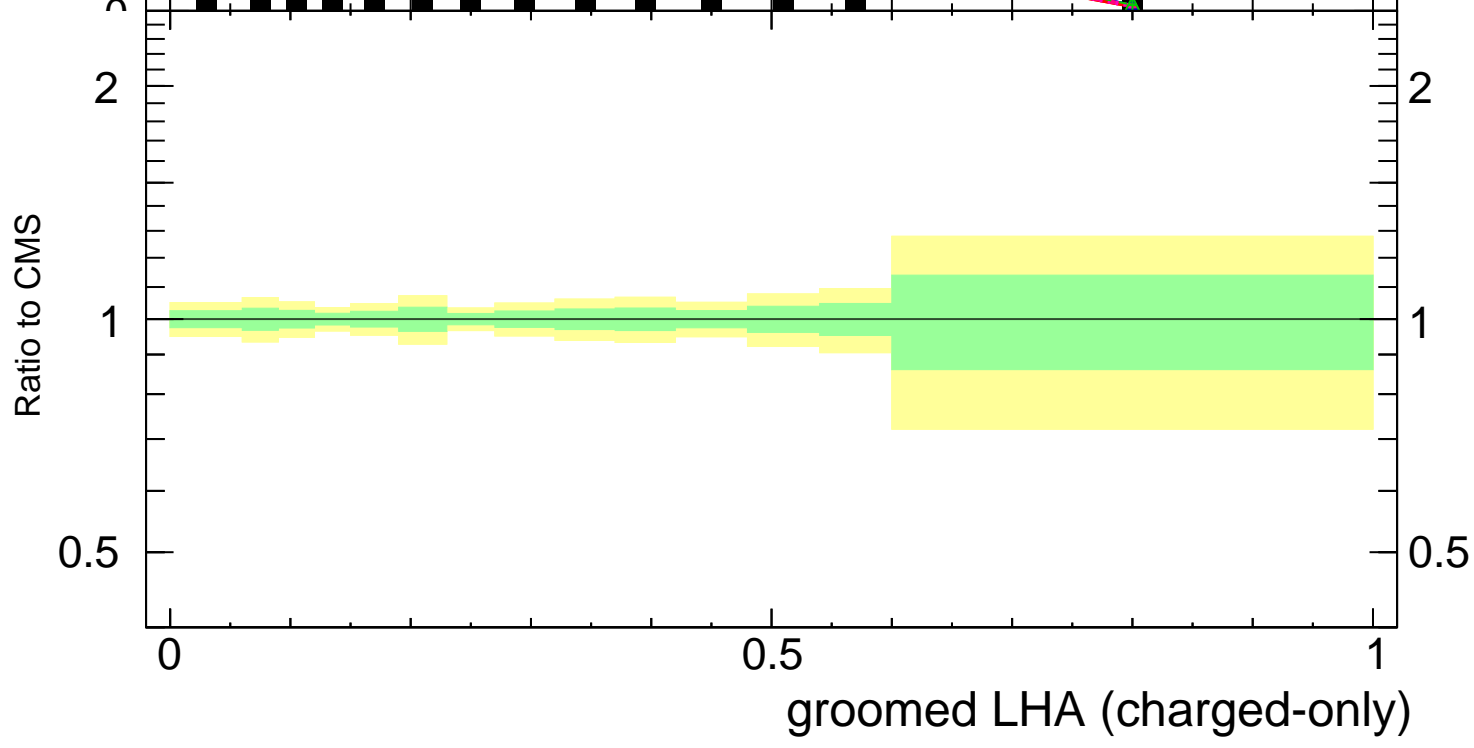

Groomed LHA $\lambda_{0.5}^1$ (charged only) (CMS jet substructure)

- CMS
- ▲ Pythia 8.308 default
- Pythia 8.308 tune-A14-CTEQL1
- - - Pythia 8.308 tune-A14-MSTW2008LO
- ⋯ Pythia 8.308 tune-A14-NNPDF2.3LO
- - Δ Pythia 8.308 tune-CUETP8S1

Rivet 3.1.10, ≥ 2.9M events

mcplots.cern.ch [arXiv:1306.3436]