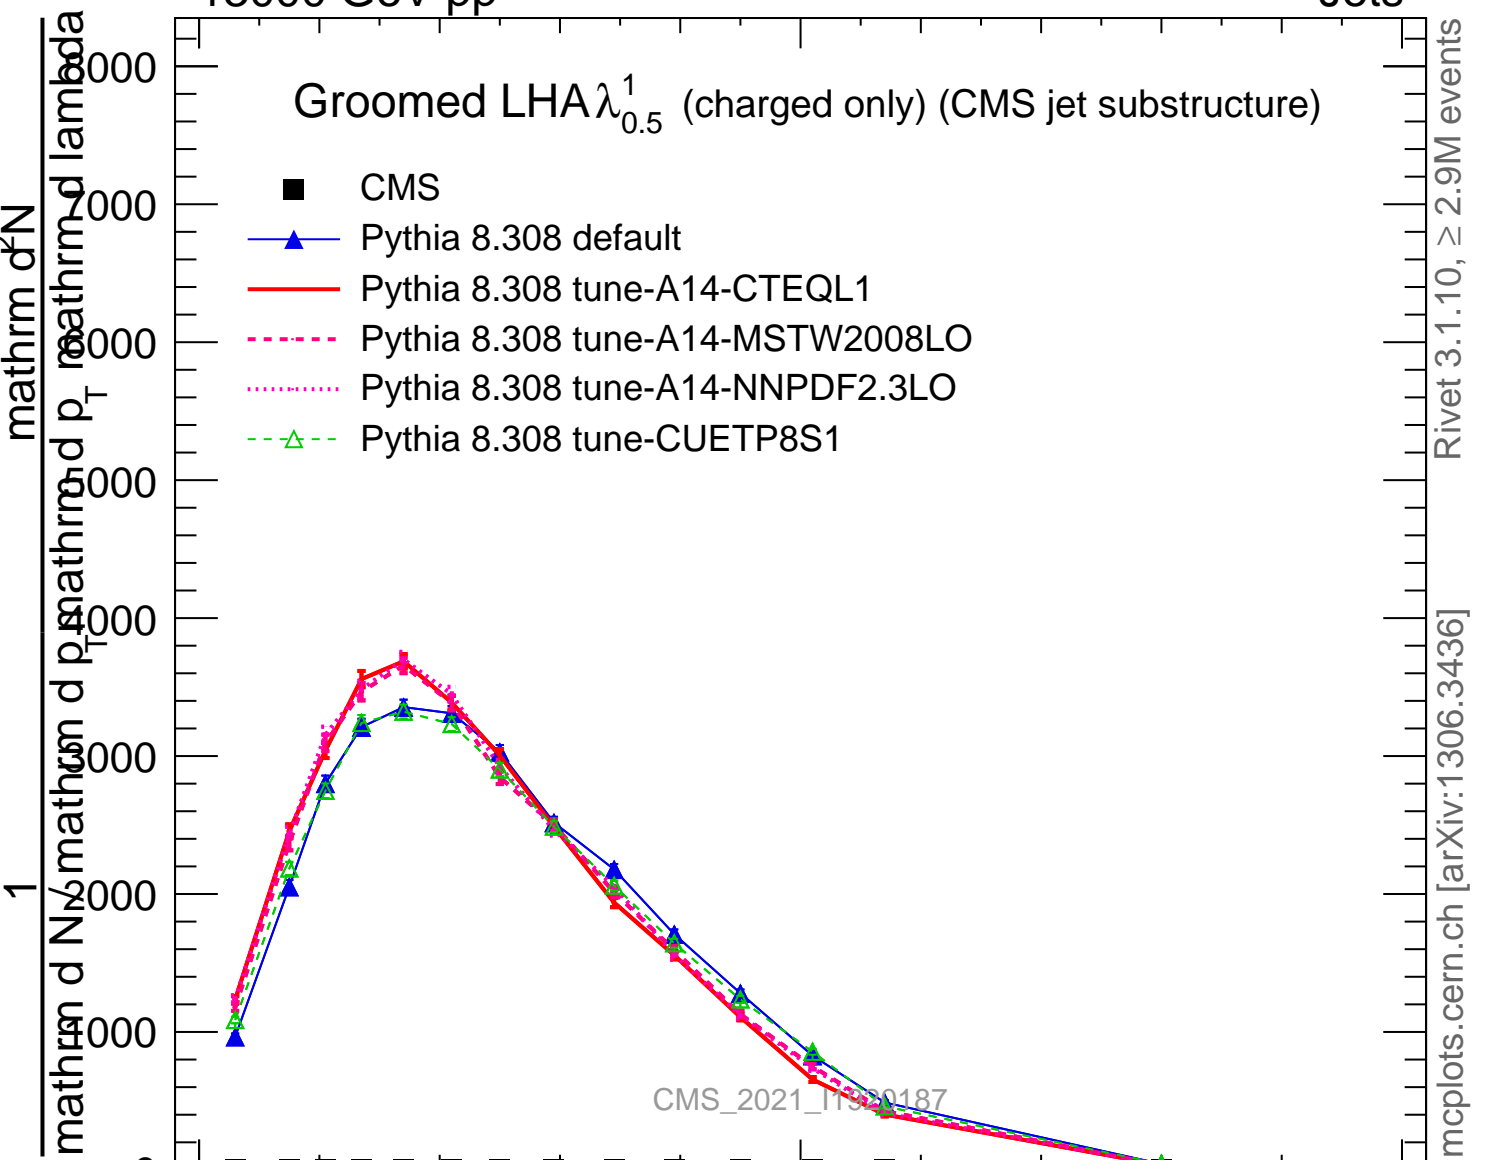

Groomed LHA $\lambda_{0.5}^1$ (charged only) (CMS jet substructure)

- CMS
- ▲ Pythia 8.308 default
- Pythia 8.308 tune-A14-CTEQL1
- - - Pythia 8.308 tune-A14-MSTW2008LO
- ⋯ Pythia 8.308 tune-A14-NNPDF2.3LO
- - Δ Pythia 8.308 tune-CUETP8S1

Rivet 3.1.10, ≥ 2.9M events

mcplots.cern.ch [arXiv:1306.3436]