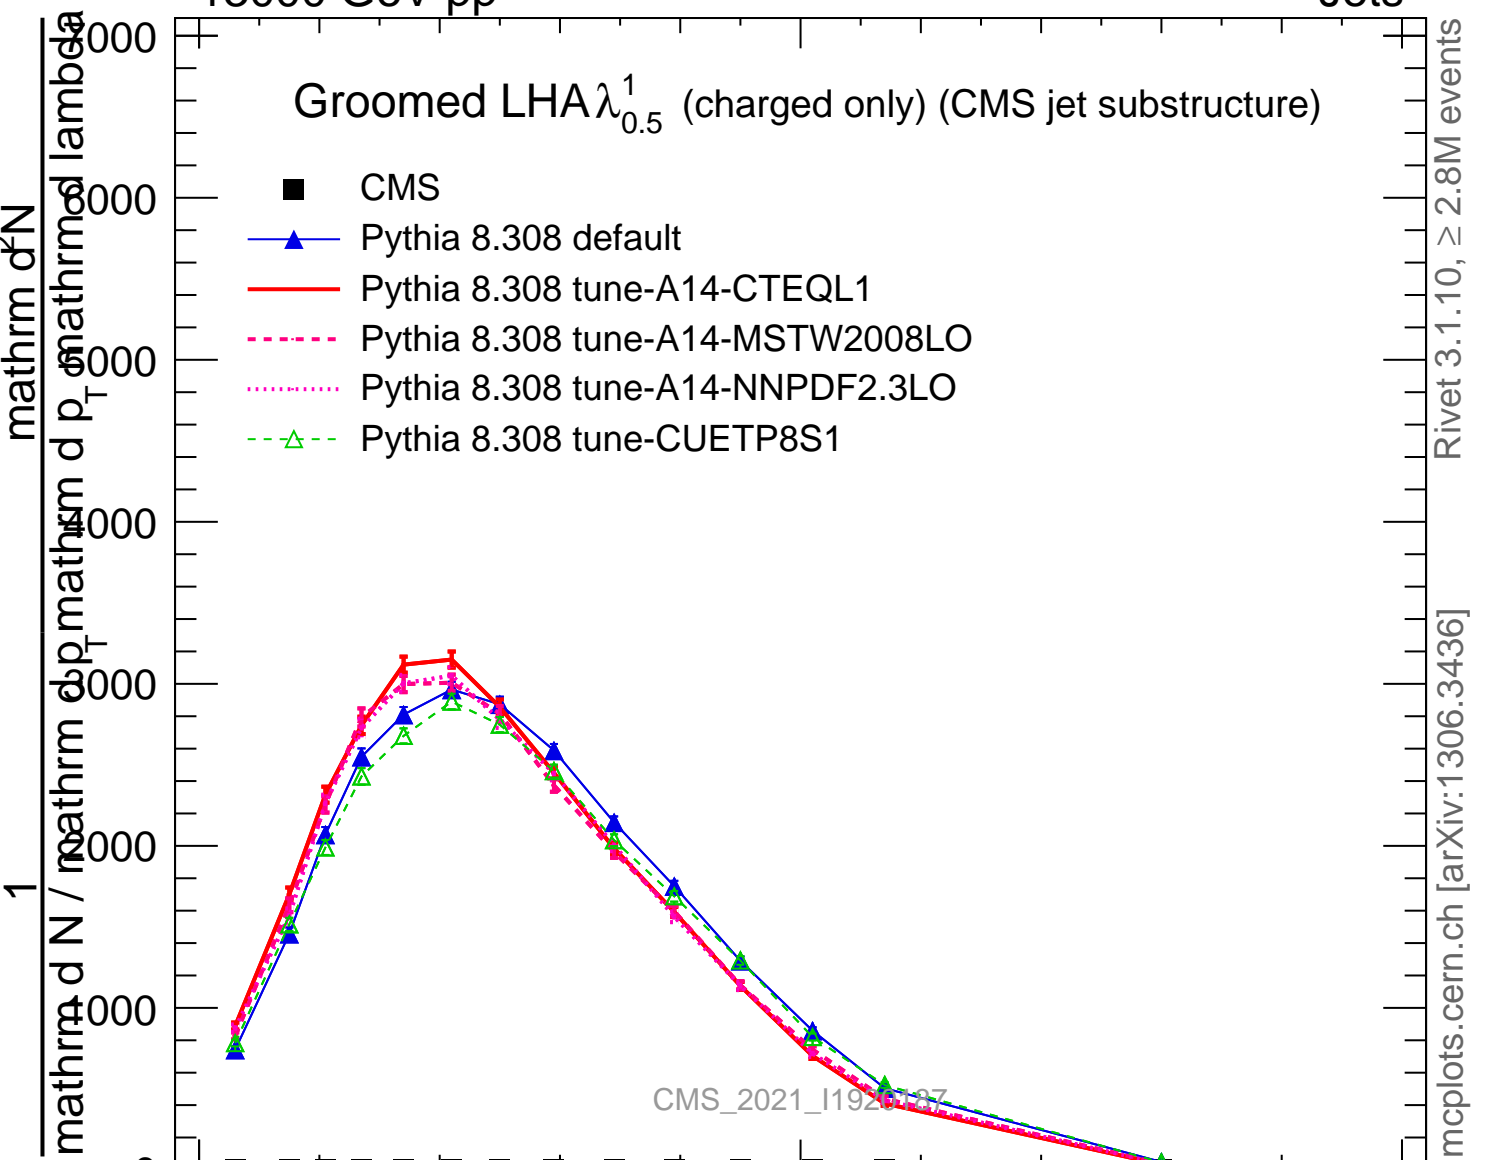

Groomed LHA $\lambda_{0.5}^1$ (charged only) (CMS jet substructure)

- CMS
- ▲ Pythia 8.308 default
- Pythia 8.308 tune-A14-CTEQL1
- - - Pythia 8.308 tune-A14-MSTW2008LO
- ⋯ Pythia 8.308 tune-A14-NNPDF2.3LO
- - Δ Pythia 8.308 tune-CUETP8S1

Rivet 3.1.10, ≥ 2.8M events

mcplots.cern.ch [arXiv:1306.3436]