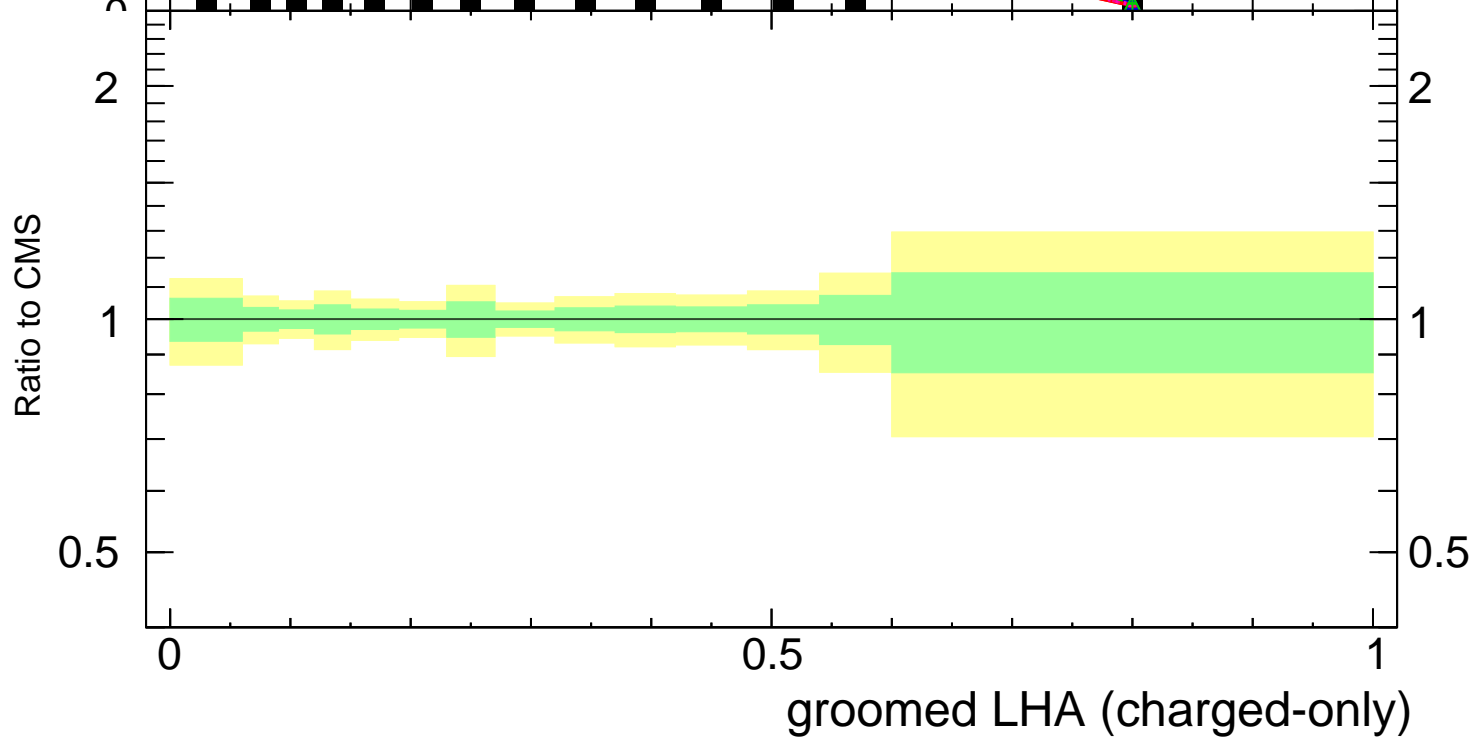

Groomed LHA $\lambda_{0.5}^1$ (charged only) (CMS jet substructure)

- CMS
- ▲ Pythia 8.308 default
- Pythia 8.308 tune-A14-CTEQL1
- - - Pythia 8.308 tune-A14-MSTW2008LO
- ⋯ Pythia 8.308 tune-A14-NNPDF2.3LO
- - Δ Pythia 8.308 tune-CUETP8S1

Rivet 3.1.10, ≥ 2.8M events

mcplots.cern.ch [arXiv:1306.3436]