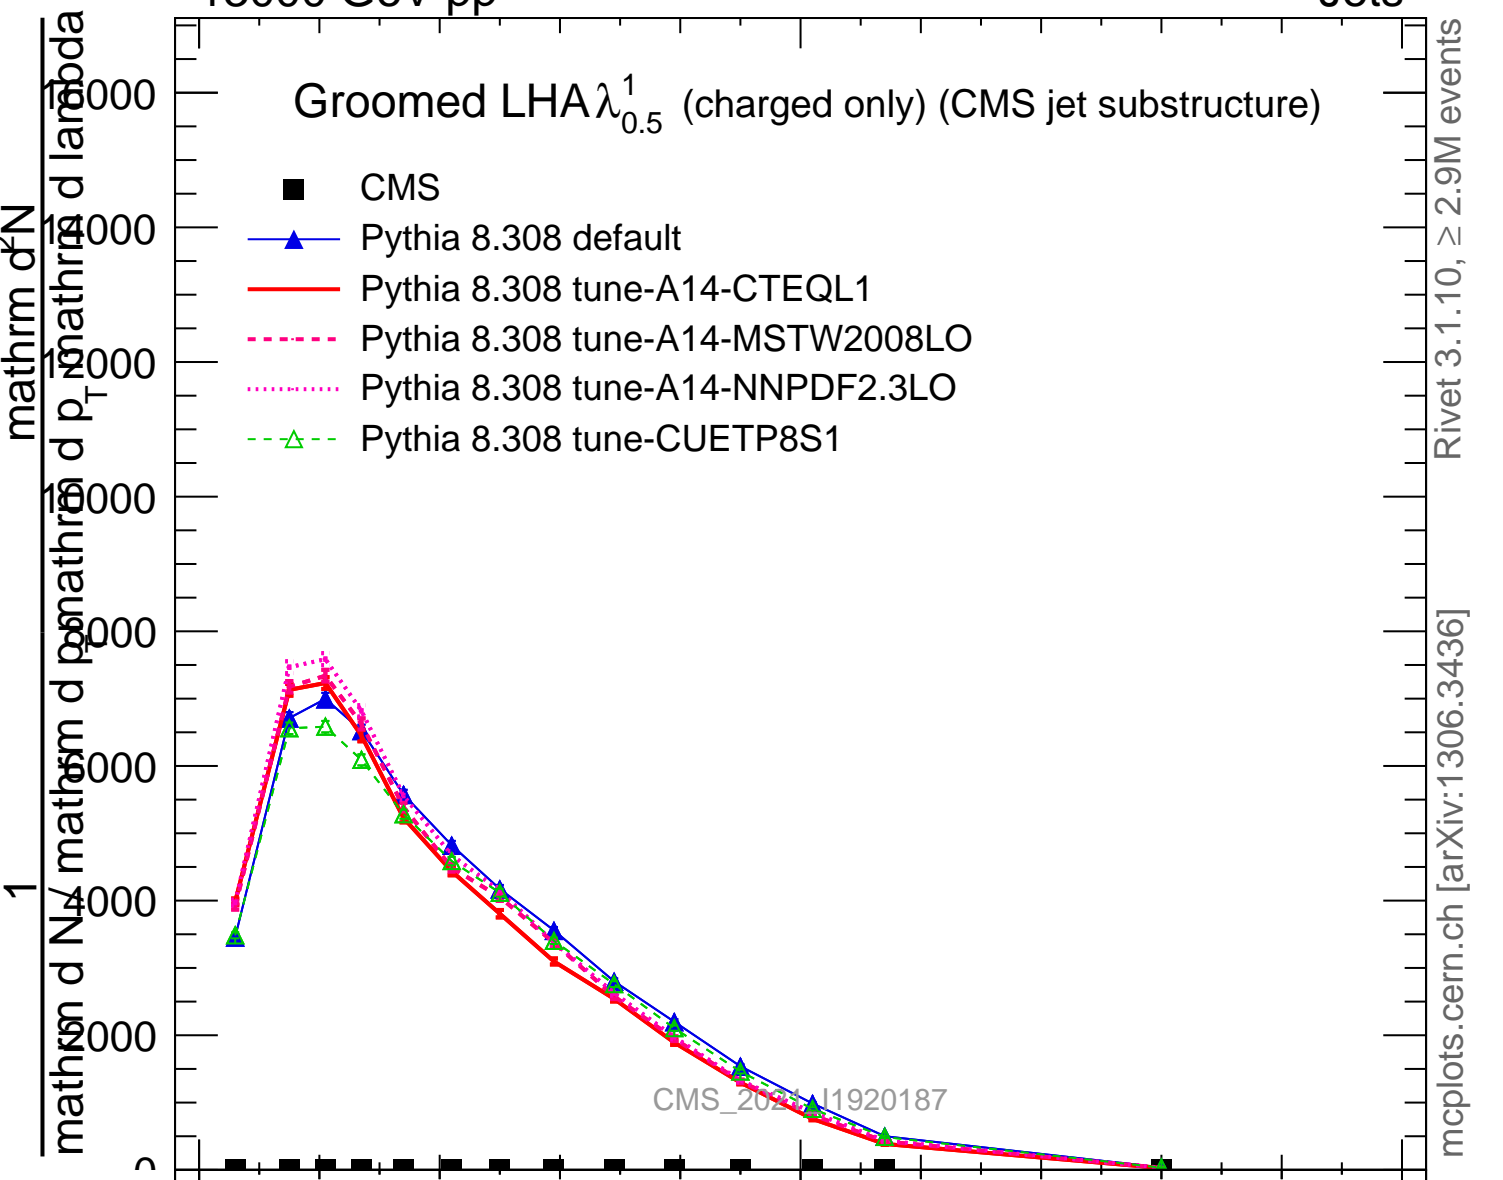

Groomed LHA  $\lambda_{0.5}^1$  (charged only) (CMS jet substructure)

- CMS
- ▲ Pythia 8.308 default
- Pythia 8.308 tune-A14-CTEQL1
- - - Pythia 8.308 tune-A14-MSTW2008LO
- ⋯ Pythia 8.308 tune-A14-NNPDF2.3LO
- - Δ Pythia 8.308 tune-CUETP8S1

Rivet 3.1.10, ≥ 2.9M events  
mcplots.cern.ch [arXiv:1306.3436]