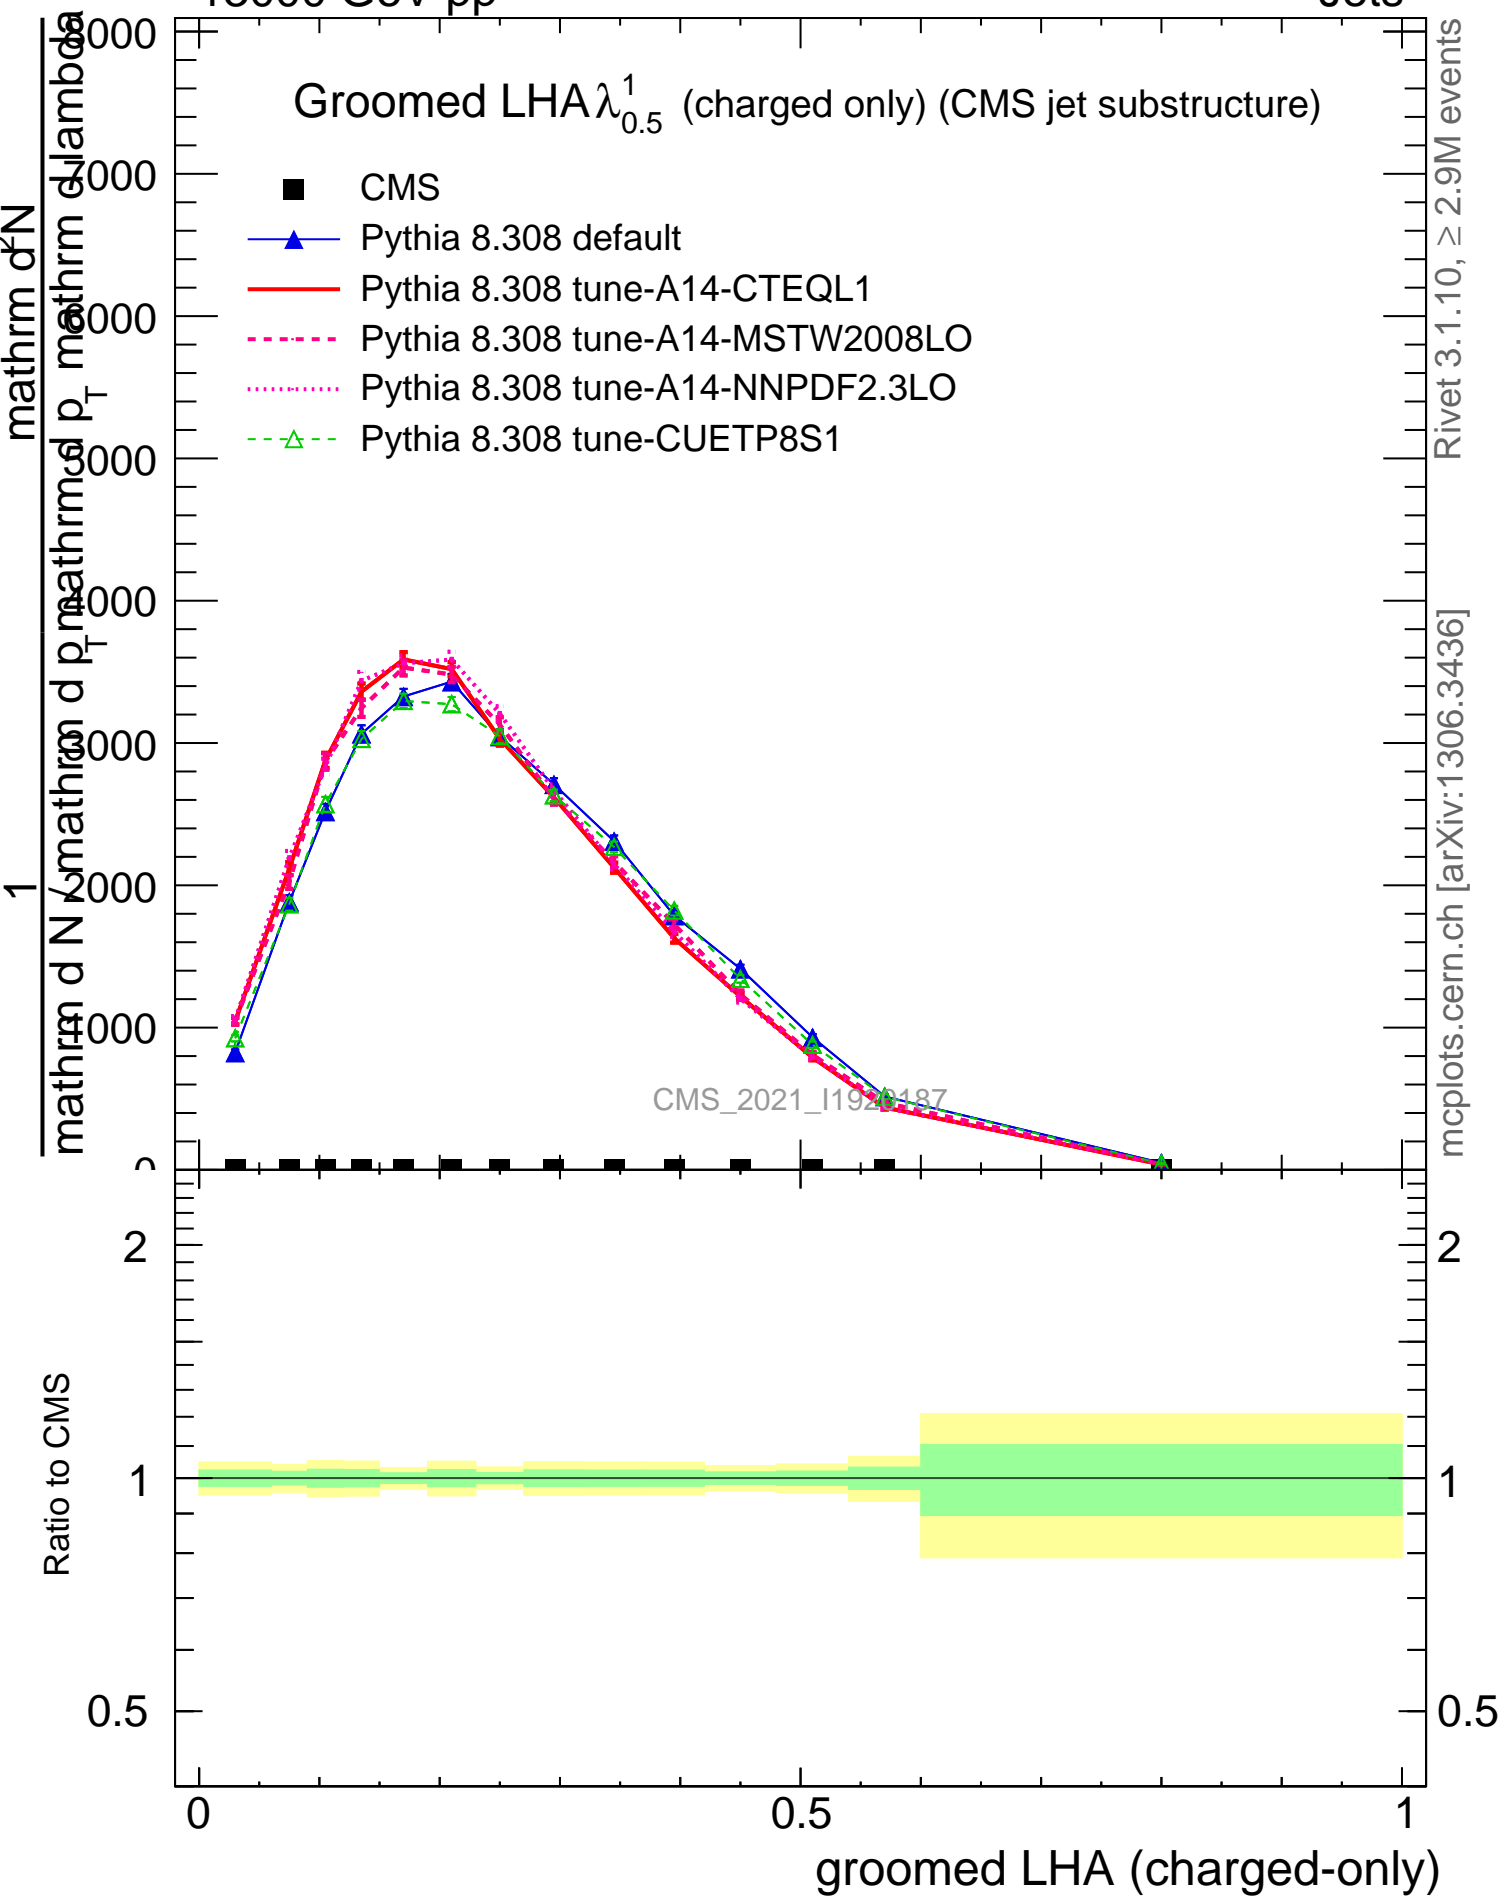

Groomed LHA $\lambda_{0.5}^1$ (charged only) (CMS jet substructure)

- CMS
- ▲ Pythia 8.308 default
- Pythia 8.308 tune-A14-CTEQL1
- - - Pythia 8.308 tune-A14-MSTW2008LO
- ⋯ Pythia 8.308 tune-A14-NNPDF2.3LO
- - Δ Pythia 8.308 tune-CUETP8S1

Rivet 3.1.10, ≥ 2.9M events

mcplots.cern.ch [arXiv:1306.3436]