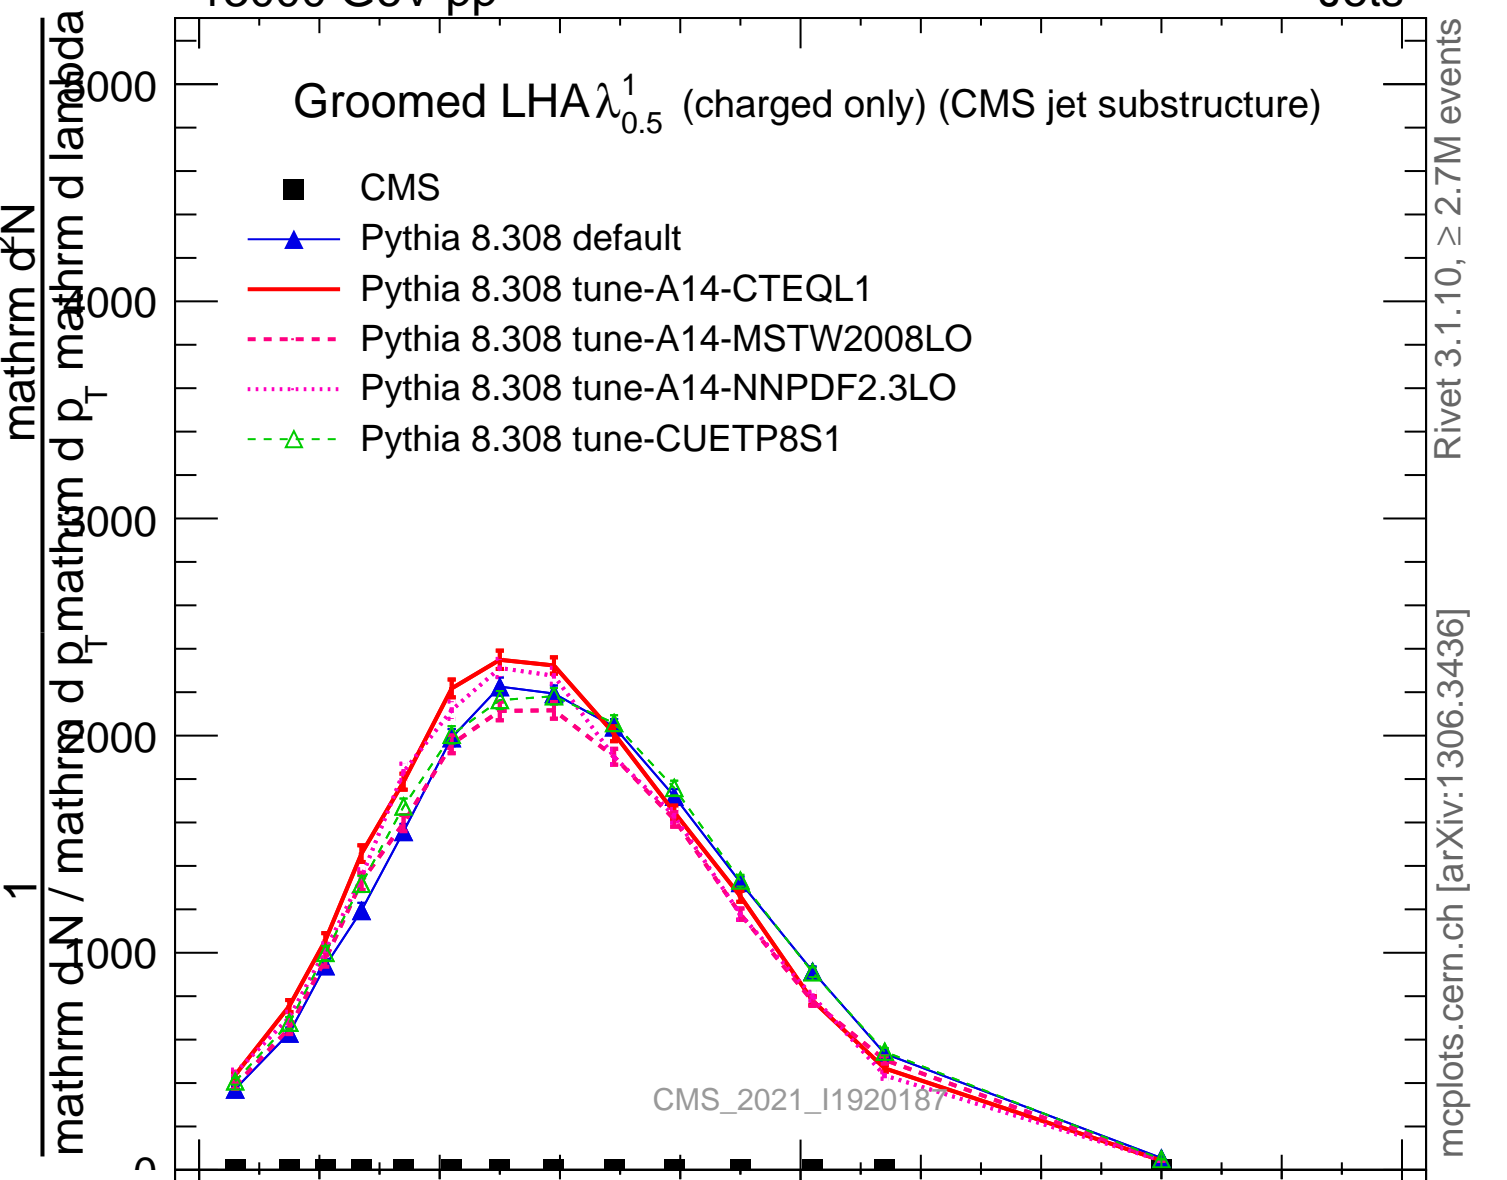

Groomed LHA $\lambda_{0.5}^1$ (charged only) (CMS jet substructure)

- CMS
- ▲ Pythia 8.308 default
- Pythia 8.308 tune-A14-CTEQL1
- - - Pythia 8.308 tune-A14-MSTW2008LO
- ⋯ Pythia 8.308 tune-A14-NNPDF2.3LO
- - Δ Pythia 8.308 tune-CUETP8S1

Rivet 3.1.10, ≥ 2.7M events
mcplots.cern.ch [arXiv:1306.3436]