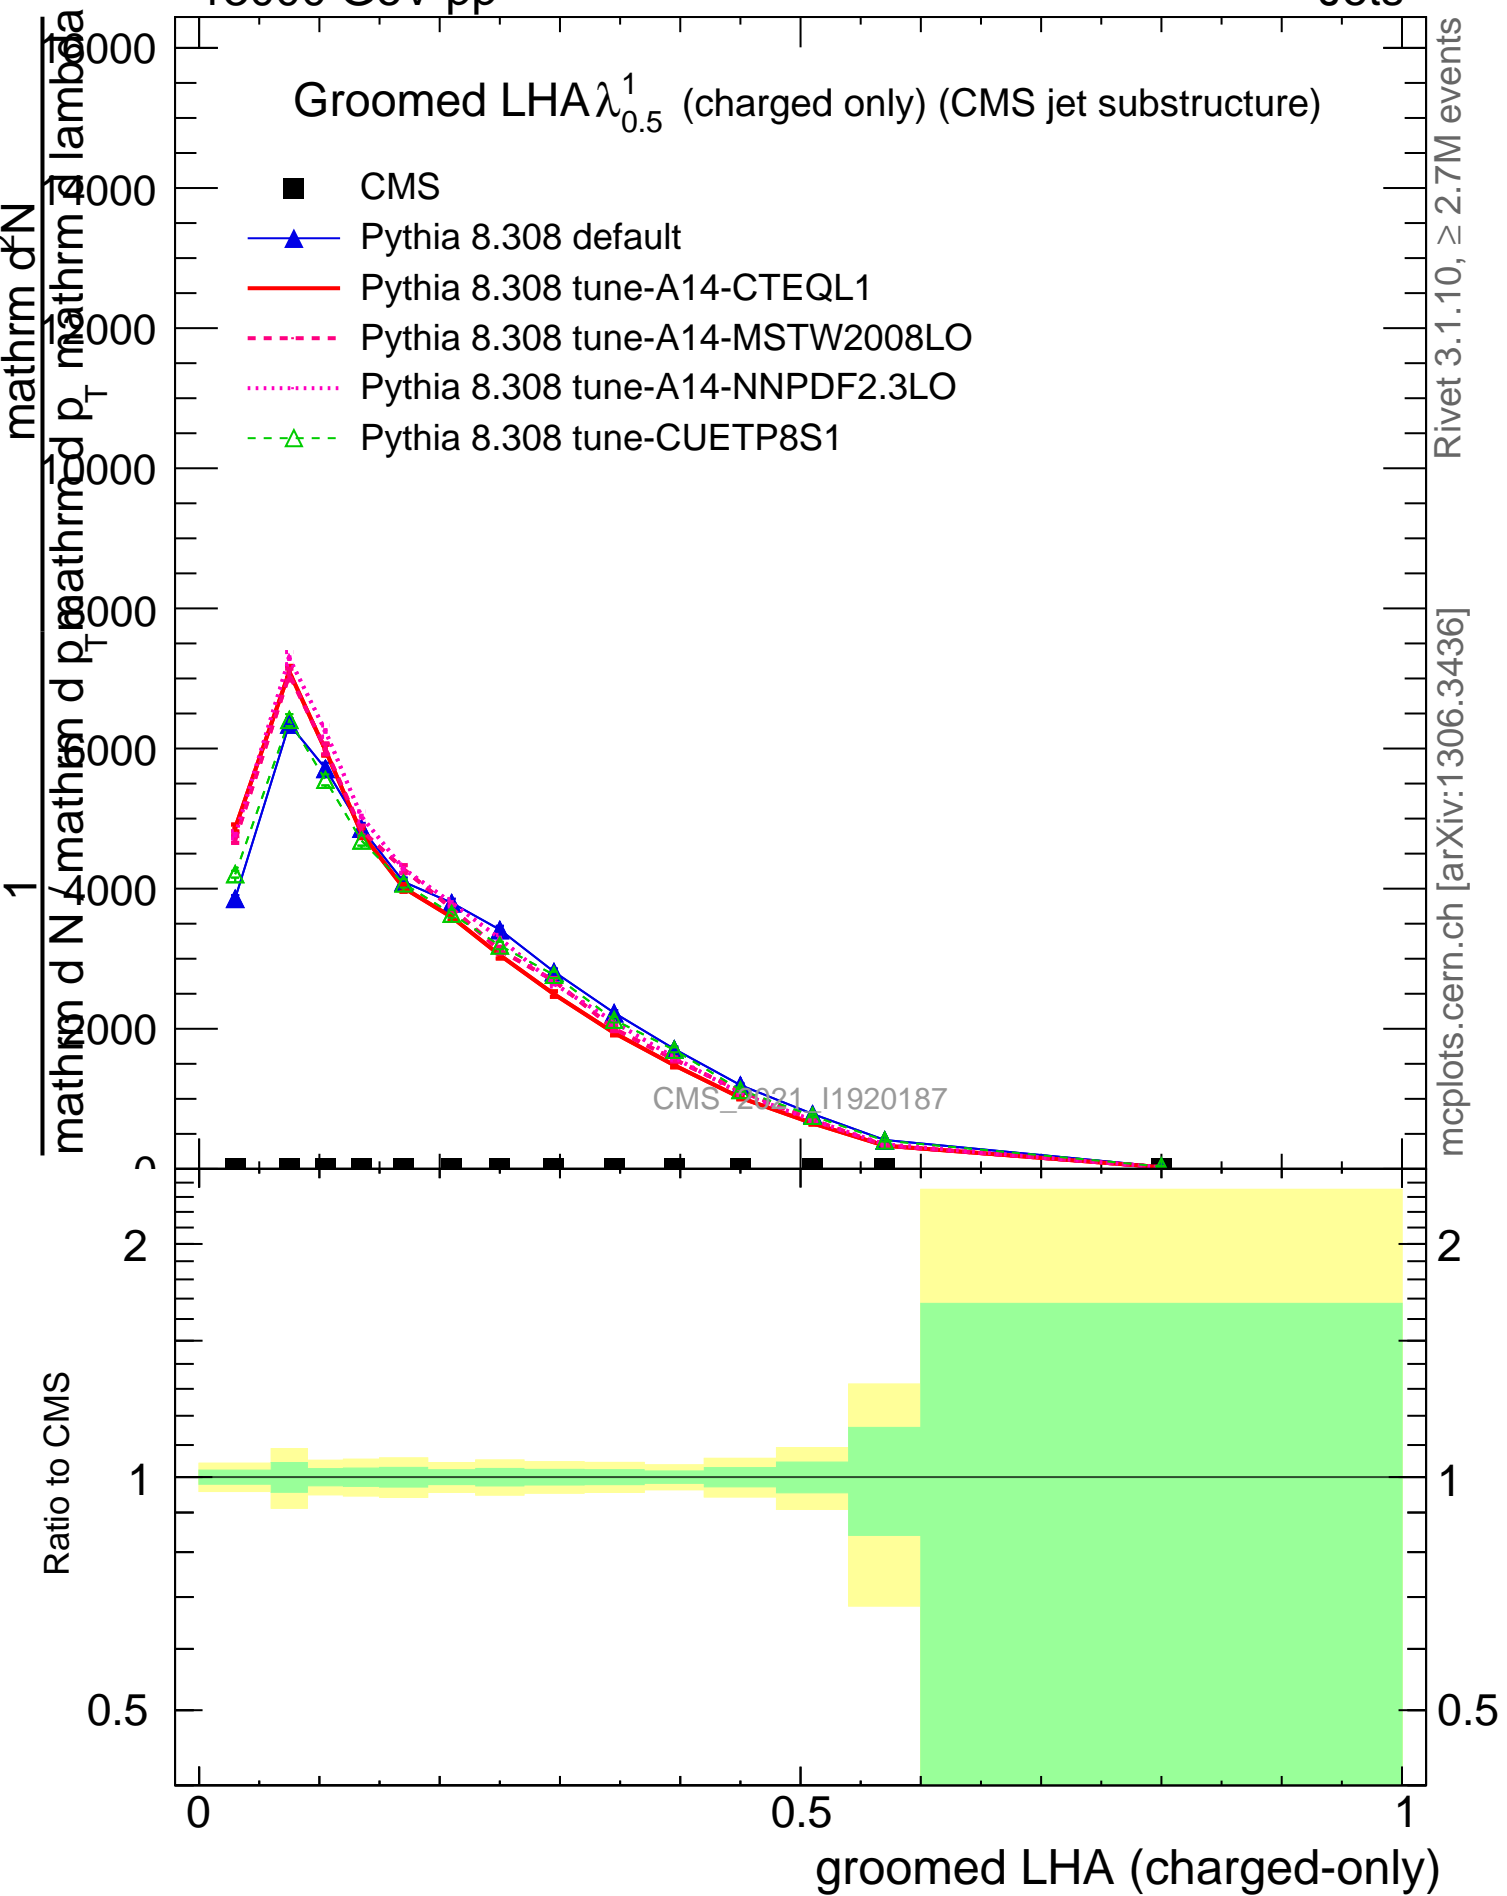

Groomed LHA $\lambda_{0.5}^1$ (charged only) (CMS jet substructure)

- CMS
- ▲ Pythia 8.308 default
- Pythia 8.308 tune-A14-CTEQL1
- - - Pythia 8.308 tune-A14-MSTW2008LO
- ⋯ Pythia 8.308 tune-A14-NNPDF2.3LO
- - Δ Pythia 8.308 tune-CUETP8S1

mcplots.cern.ch [arXiv:1306.3436]

Rivet 3.1.10, $\geq 2.7M$ events

CMS_2021_11920187