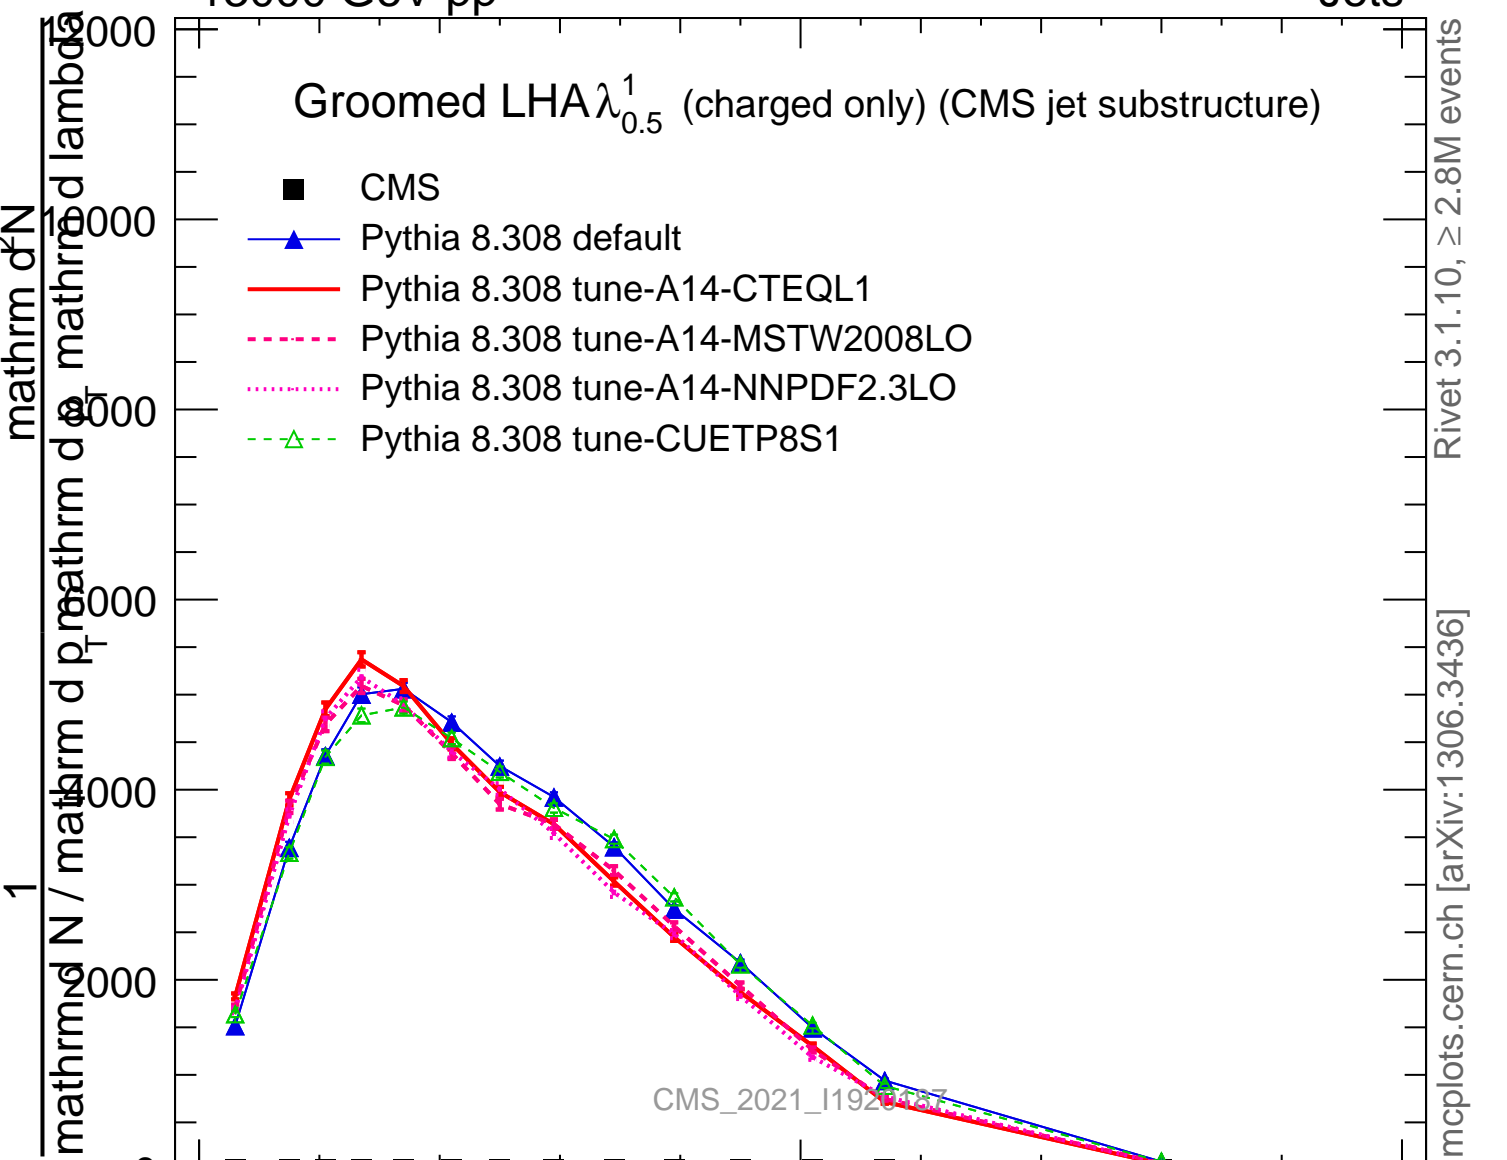

Groomed LHA $\lambda_{0.5}^1$ (charged only) (CMS jet substructure)

- CMS
- ▲ Pythia 8.308 default
- Pythia 8.308 tune-A14-CTEQL1
- - - Pythia 8.308 tune-A14-MSTW2008LO
- ⋯ Pythia 8.308 tune-A14-NNPDF2.3LO
- - Δ Pythia 8.308 tune-CUETP8S1

Rivet 3.1.10, ≥ 2.8M events

mcplots.cern.ch [arXiv:1306.3436]