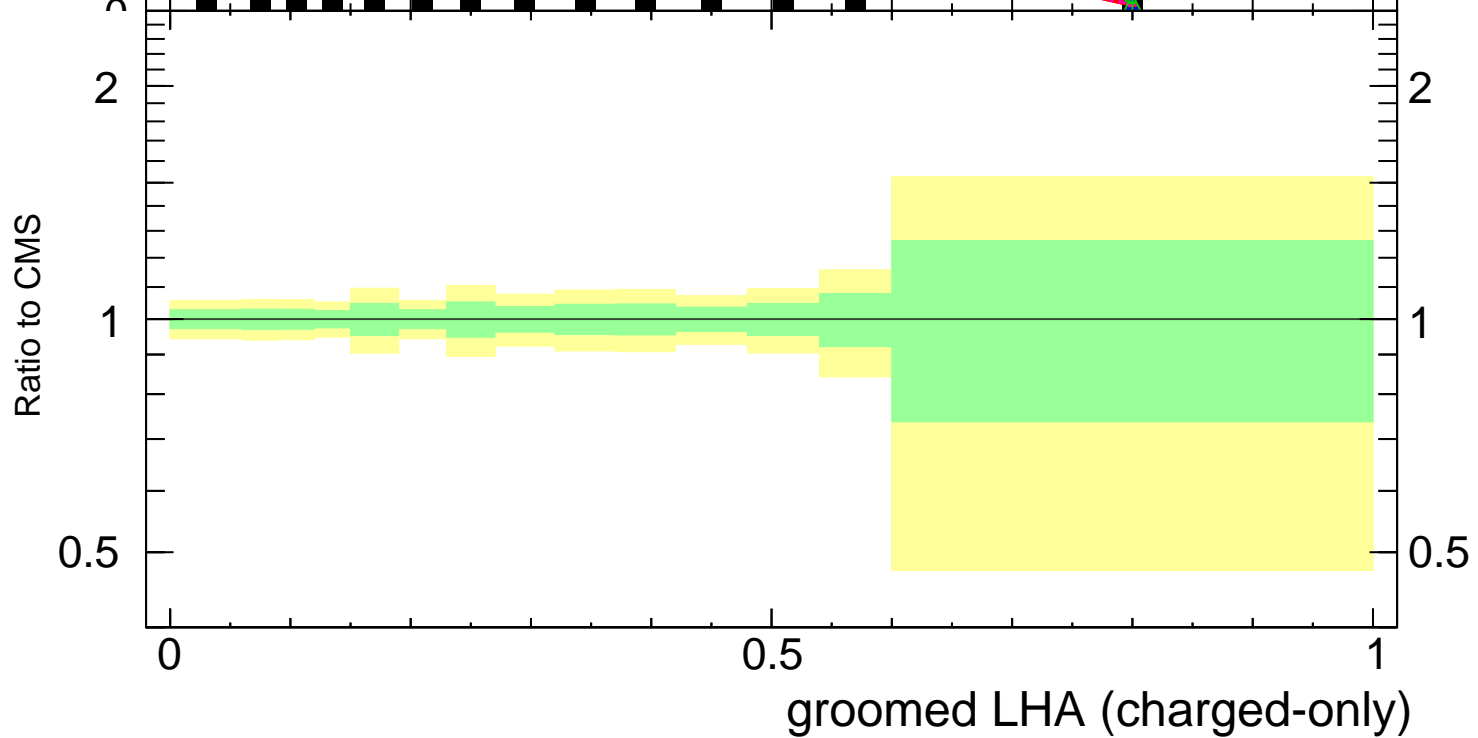

Groomed LHA $\lambda_{0.5}^1$ (charged only) (CMS jet substructure)

- CMS
- ▲ Pythia 8.308 default
- Pythia 8.308 tune-A14-CTEQL1
- - - Pythia 8.308 tune-A14-MSTW2008LO
- ⋯ Pythia 8.308 tune-A14-NNPDF2.3LO
- - Δ Pythia 8.308 tune-CUETP8S1

Rivet 3.1.10, ≥ 2.8M events

mcplots.cern.ch [arXiv:1306.3436]