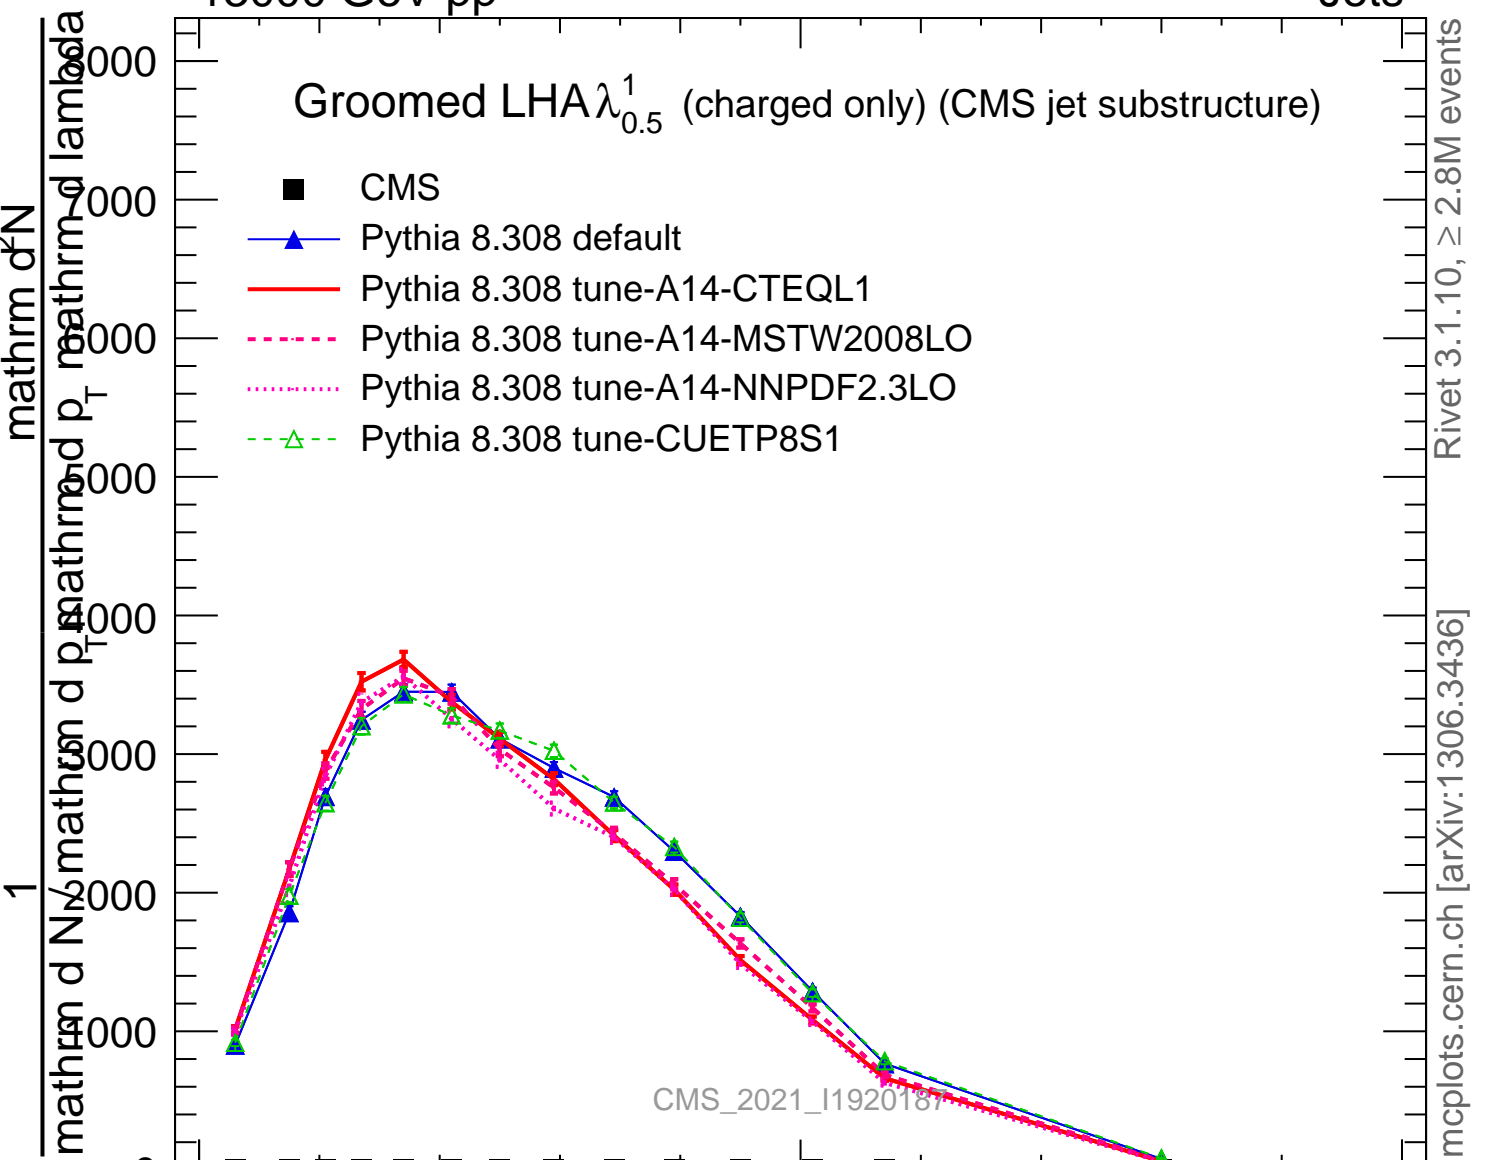

Groomed LHA  $\lambda_{0.5}^1$  (charged only) (CMS jet substructure)

- CMS
- ▲ Pythia 8.308 default
- Pythia 8.308 tune-A14-CTEQL1
- - - Pythia 8.308 tune-A14-MSTW2008LO
- ⋯ Pythia 8.308 tune-A14-NNPDF2.3LO
- - Δ Pythia 8.308 tune-CUETP8S1

Rivet 3.1.10, ≥ 2.8M events

mcplots.cern.ch [arXiv:1306.3436]