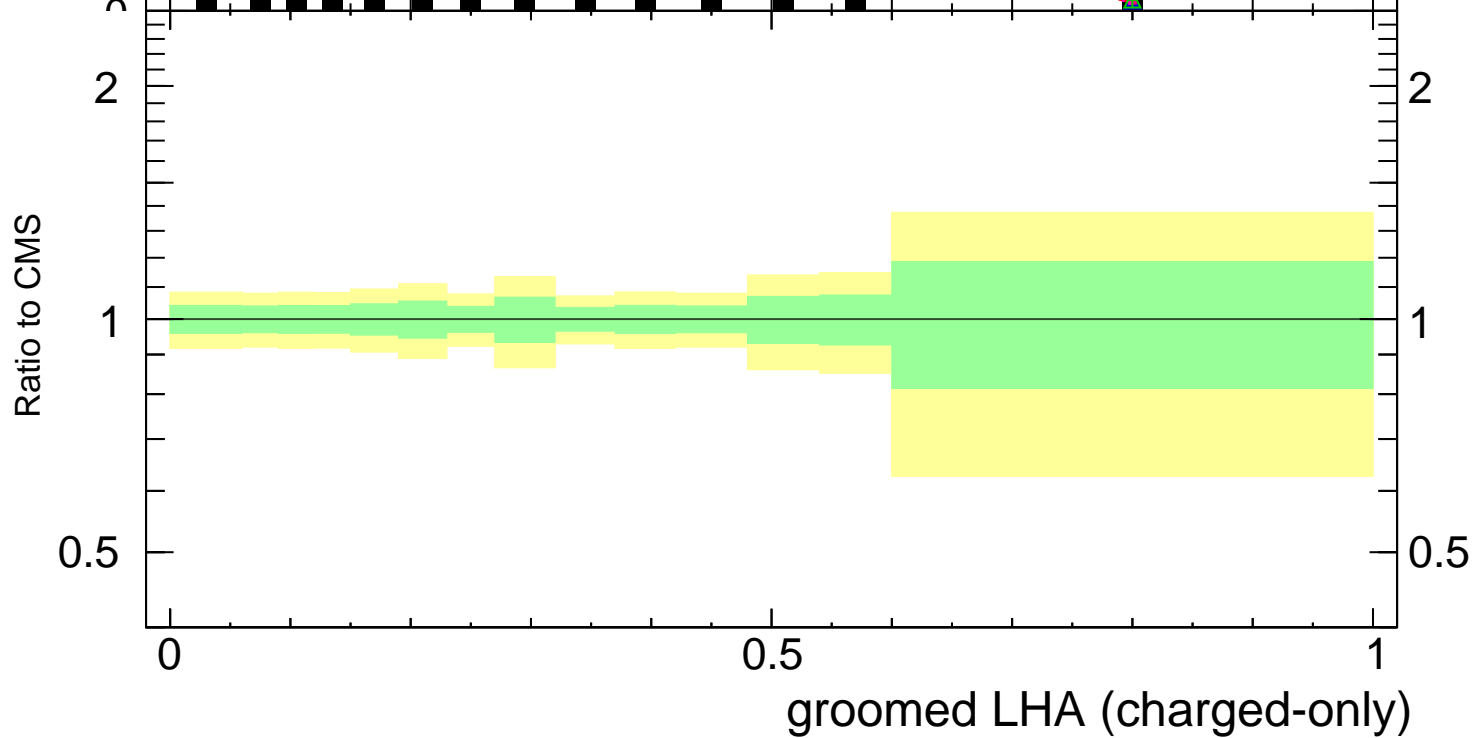

Groomed LHA  $\lambda_{0.5}^1$  (charged only) (CMS jet substructure)

- CMS
- ▲ Pythia 8.308 default
- Pythia 8.308 tune-A14-CTEQL1
- - - Pythia 8.308 tune-A14-MSTW2008LO
- ⋯ Pythia 8.308 tune-A14-NNPDF2.3LO
- - Δ Pythia 8.308 tune-CUETP8S1

Rivet 3.1.10, ≥ 2.8M events

mcplots.cern.ch [arXiv:1306.3436]