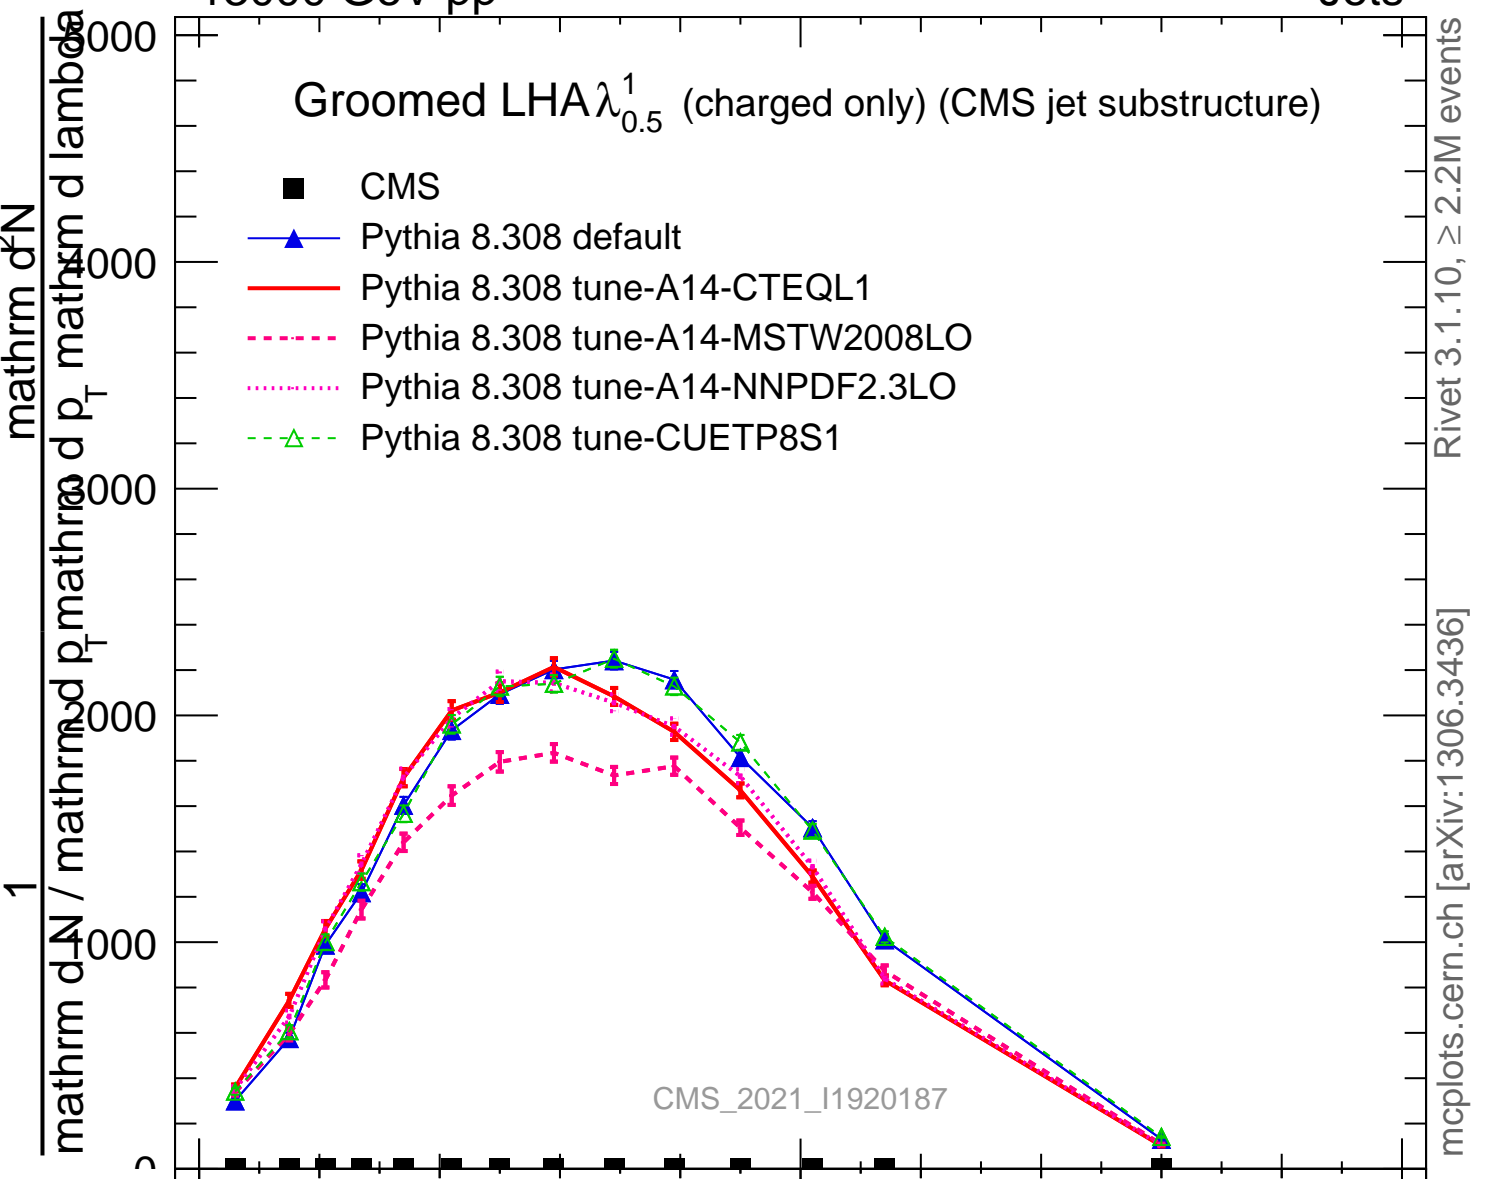

Groomed LHA $\lambda_{0.5}^1$ (charged only) (CMS jet substructure)

- CMS
- ▲ Pythia 8.308 default
- Pythia 8.308 tune-A14-CTEQL1
- - - Pythia 8.308 tune-A14-MSTW2008LO
- ⋯ Pythia 8.308 tune-A14-NNPDF2.3LO
- - Δ Pythia 8.308 tune-CUETP8S1

Rivet 3.1.10, ≥ 2.2M events
mcplots.cern.ch [arXiv:1306.3436]