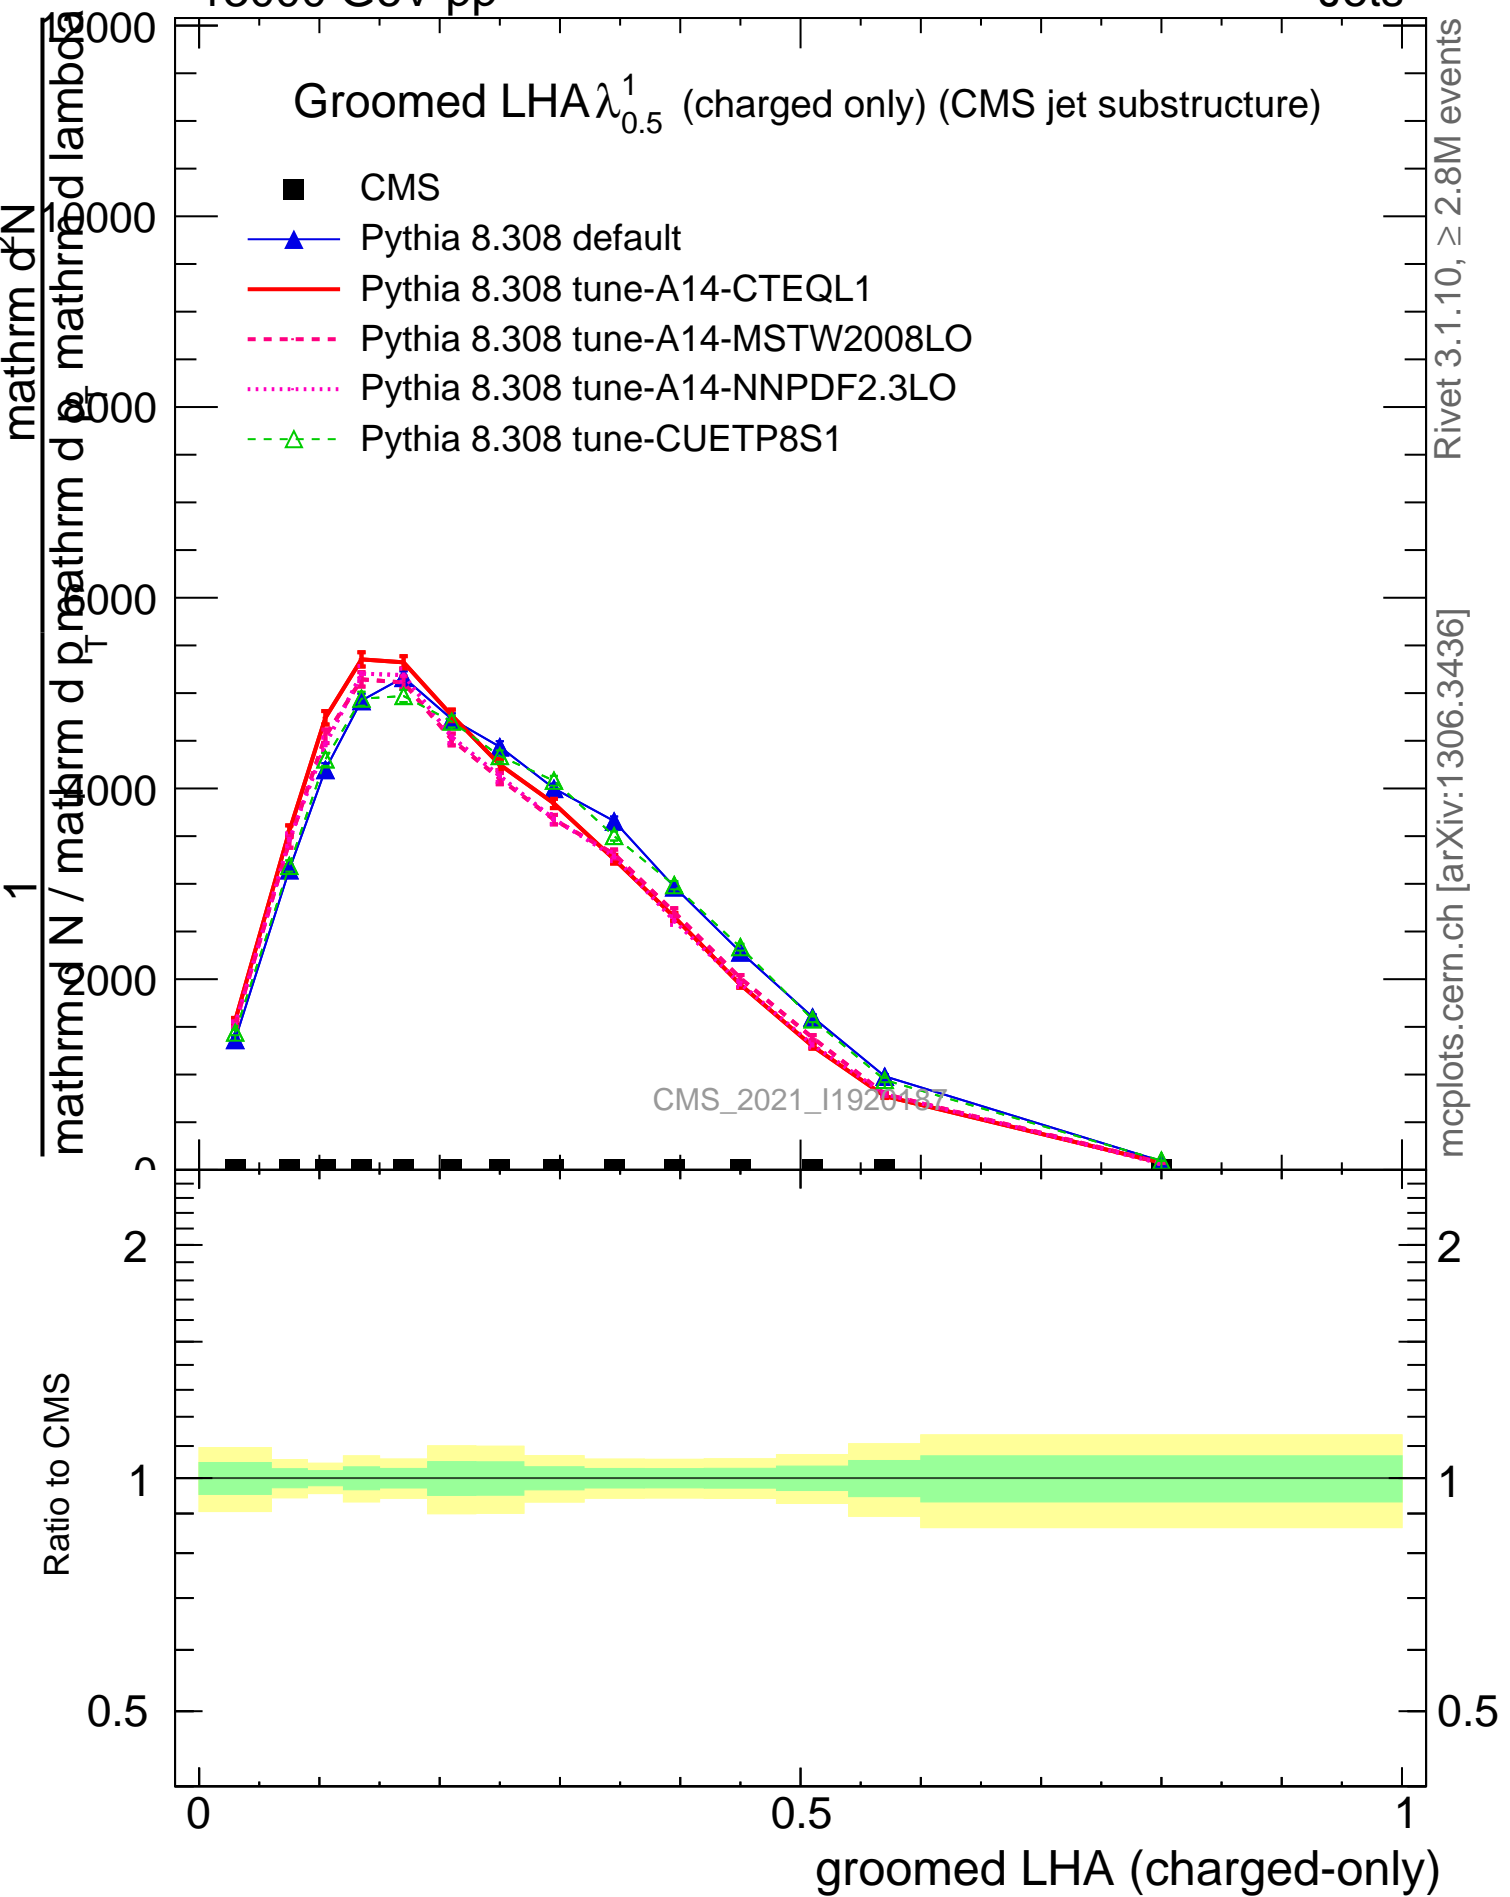

Groomed LHA $\lambda_{0.5}^1$ (charged only) (CMS jet substructure)

- CMS
- ▲ Pythia 8.308 default
- Pythia 8.308 tune-A14-CTEQL1
- - - Pythia 8.308 tune-A14-MSTW2008LO
- ⋯ Pythia 8.308 tune-A14-NNPDF2.3LO
- - Δ Pythia 8.308 tune-CUETP8S1