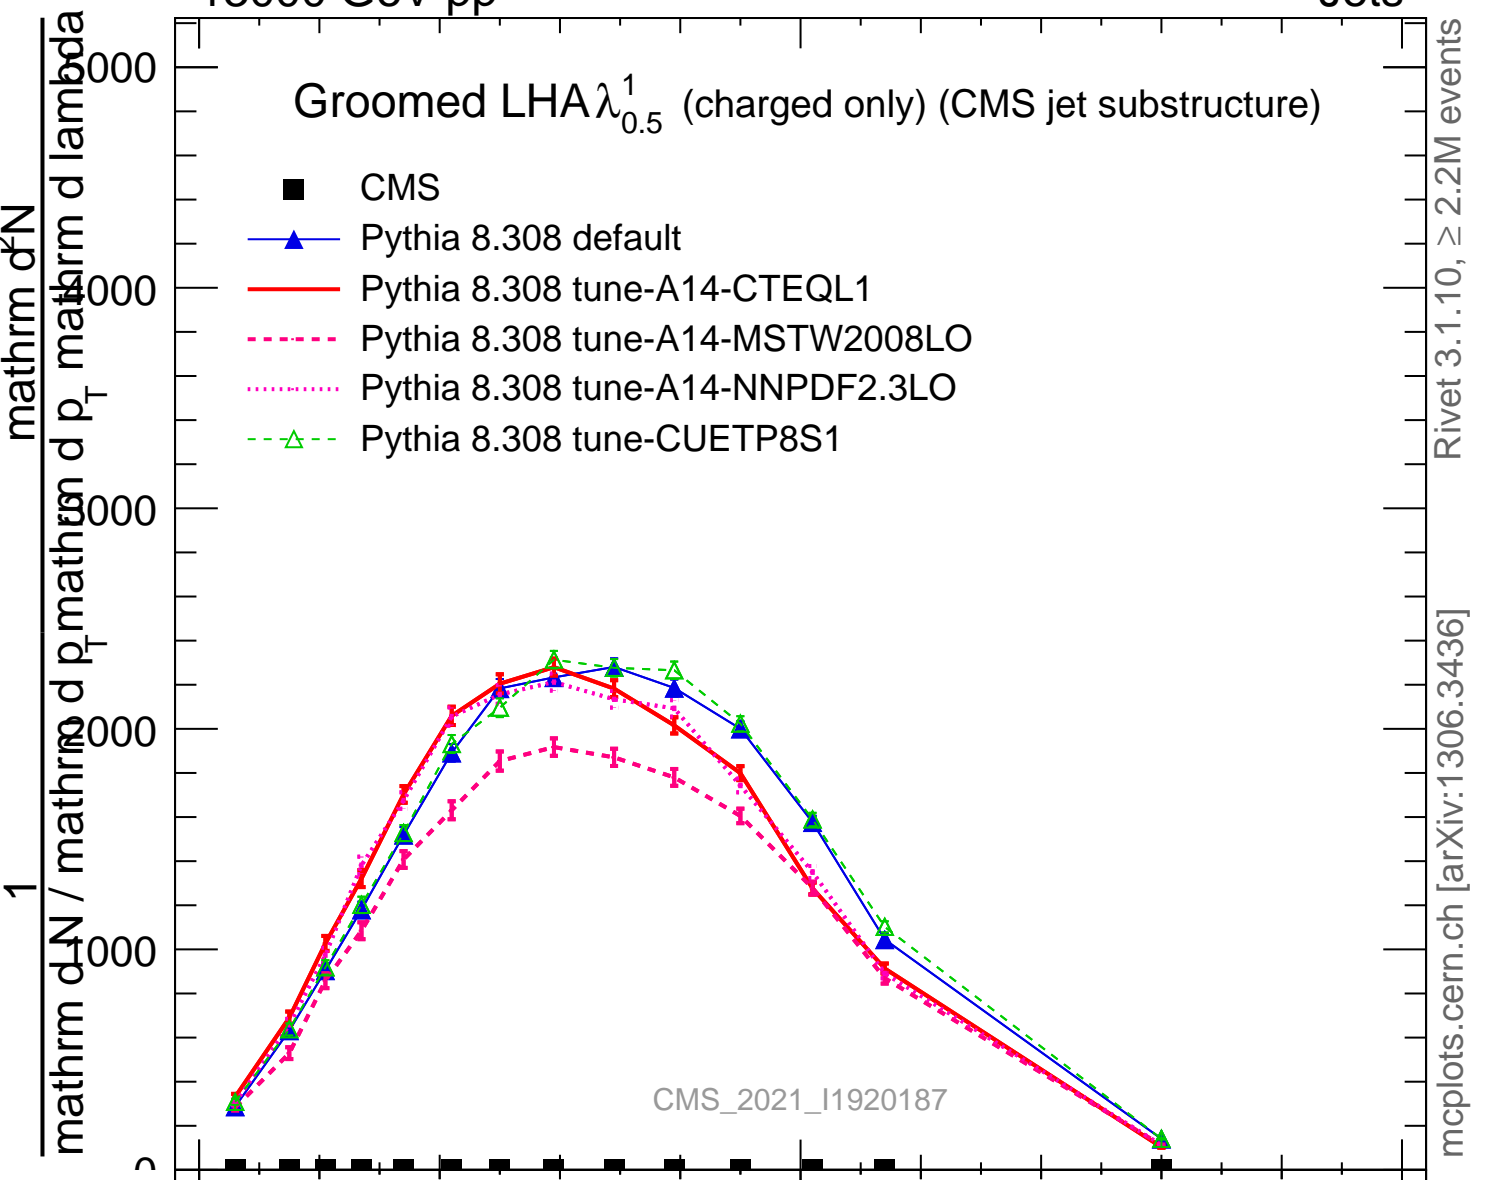

Groomed LHA $\lambda_{0.5}^1$ (charged only) (CMS jet substructure)

- CMS
- ▲ Pythia 8.308 default
- Pythia 8.308 tune-A14-CTEQL1
- - - Pythia 8.308 tune-A14-MSTW2008LO
- ⋯ Pythia 8.308 tune-A14-NNPDF2.3LO
- - Δ Pythia 8.308 tune-CUETP8S1

Rivet 3.1.10, ≥ 2.2M events
mcplots.cern.ch [arXiv:1306.3436]