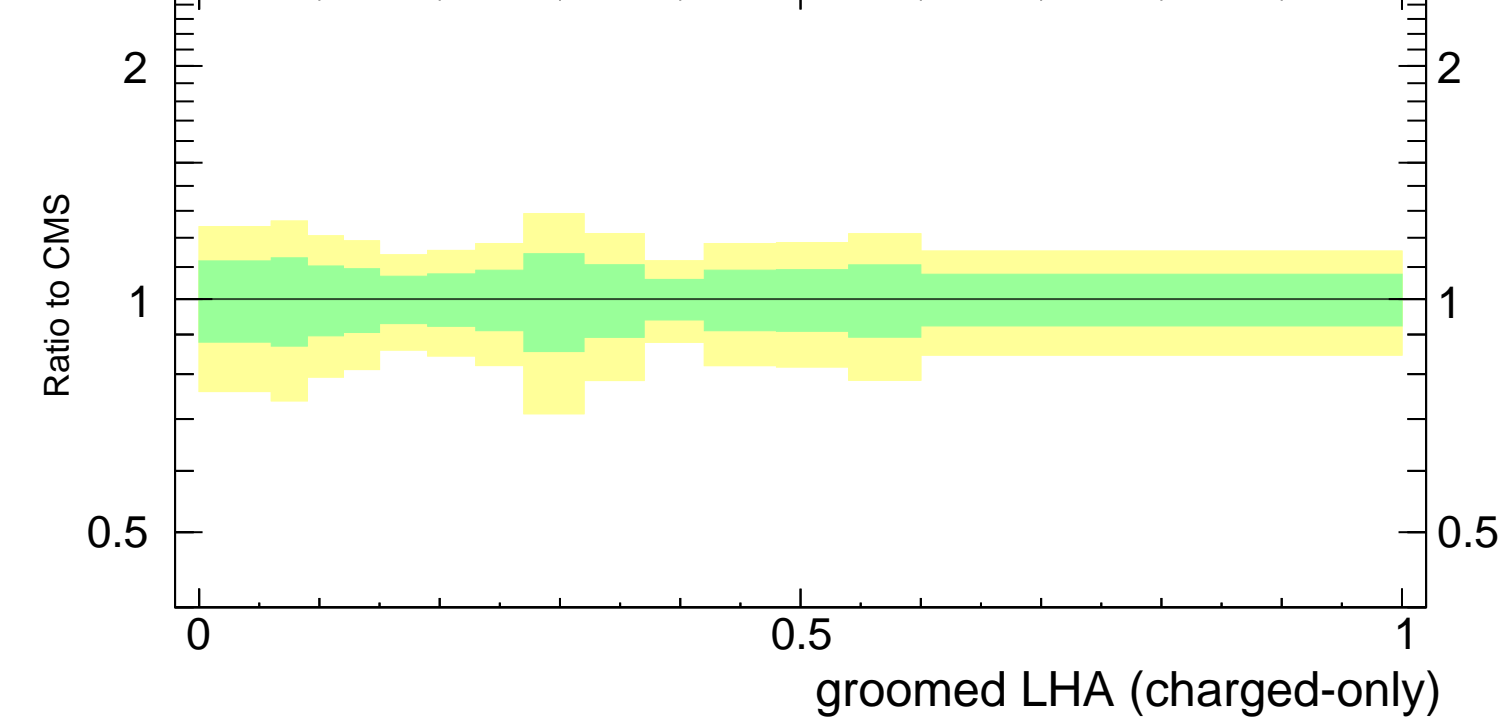

Groomed LHA  $\lambda_{0.5}^1$  (charged only) (CMS jet substructure)

- CMS
- ▲ Pythia 8.308 default
- Pythia 8.308 tune-A14-CTEQL1
- - - Pythia 8.308 tune-A14-MSTW2008LO
- ⋯ Pythia 8.308 tune-A14-NNPDF2.3LO
- - Δ Pythia 8.308 tune-CUETP8S1

Rivet 3.1.10, ≥ 2.5M events

mcplots.cern.ch [arXiv:1306.3436]