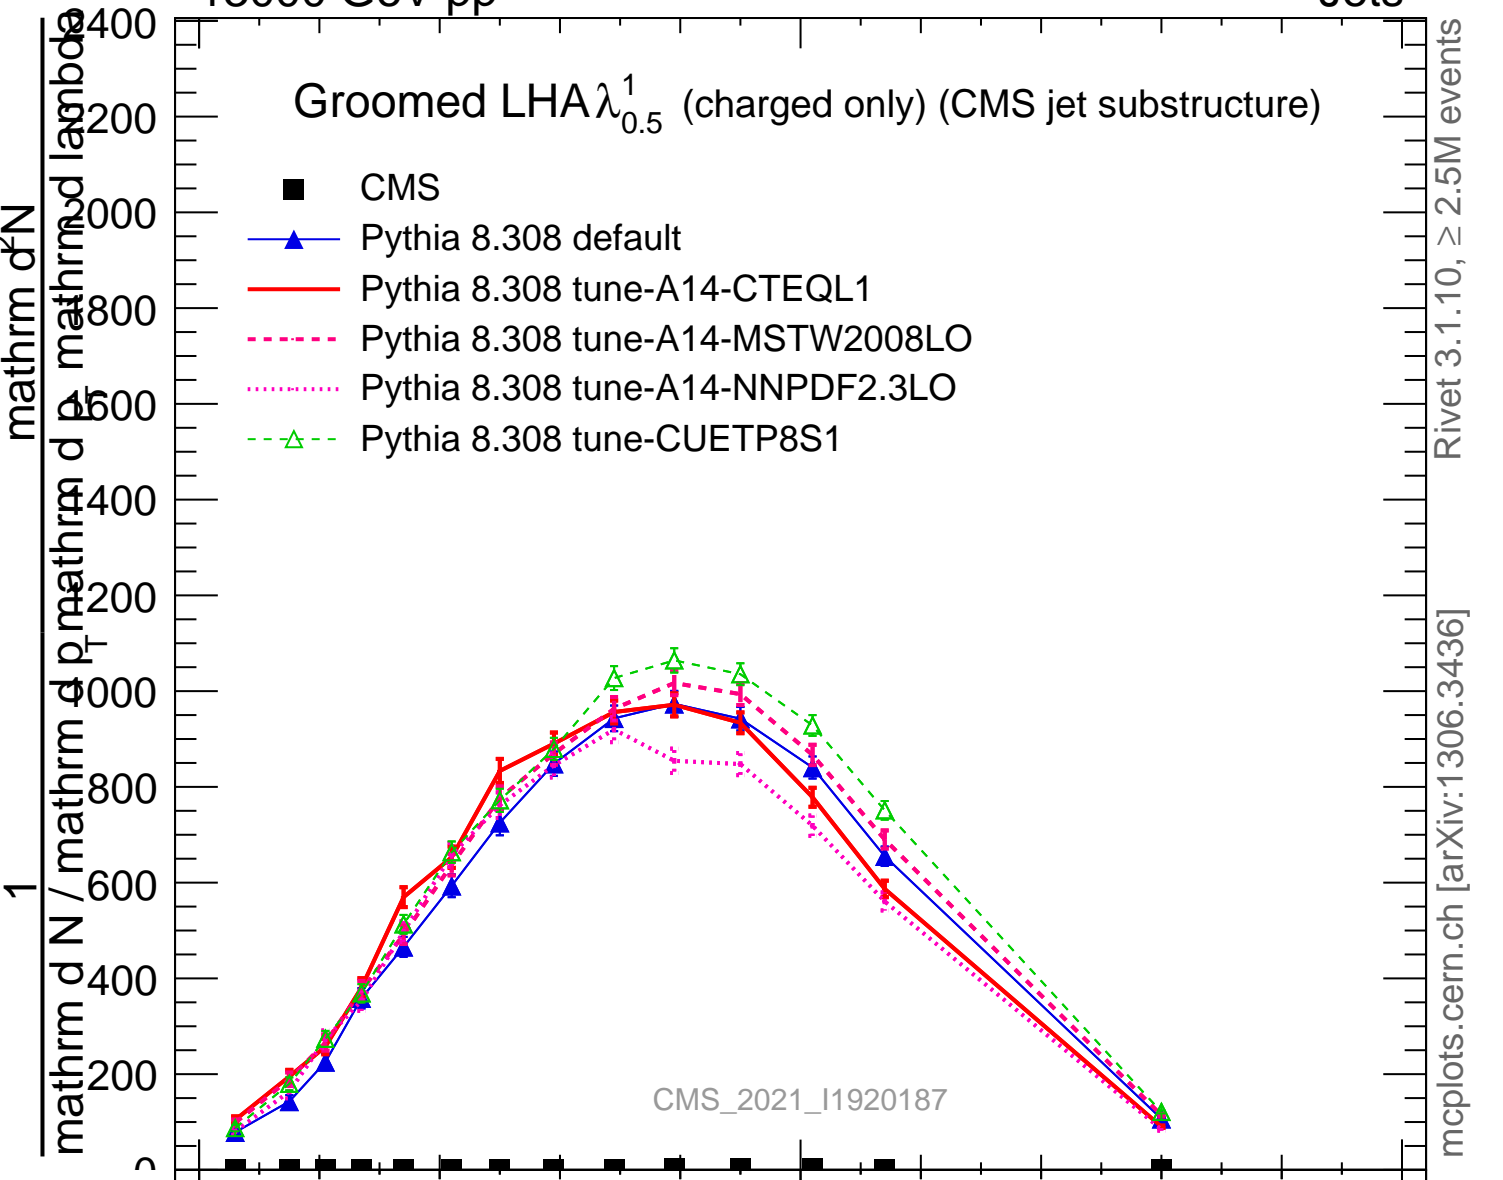

Groomed LHA  $\lambda_{0.5}^1$  (charged only) (CMS jet substructure)

- CMS
- ▲ Pythia 8.308 default
- Pythia 8.308 tune-A14-CTEQL1
- - - Pythia 8.308 tune-A14-MSTW2008LO
- ⋯ Pythia 8.308 tune-A14-NNPDF2.3LO
- - Δ Pythia 8.308 tune-CUETP8S1

Rivet 3.1.10, ≥ 2.5M events

mcplots.cern.ch [arXiv:1306.3436]