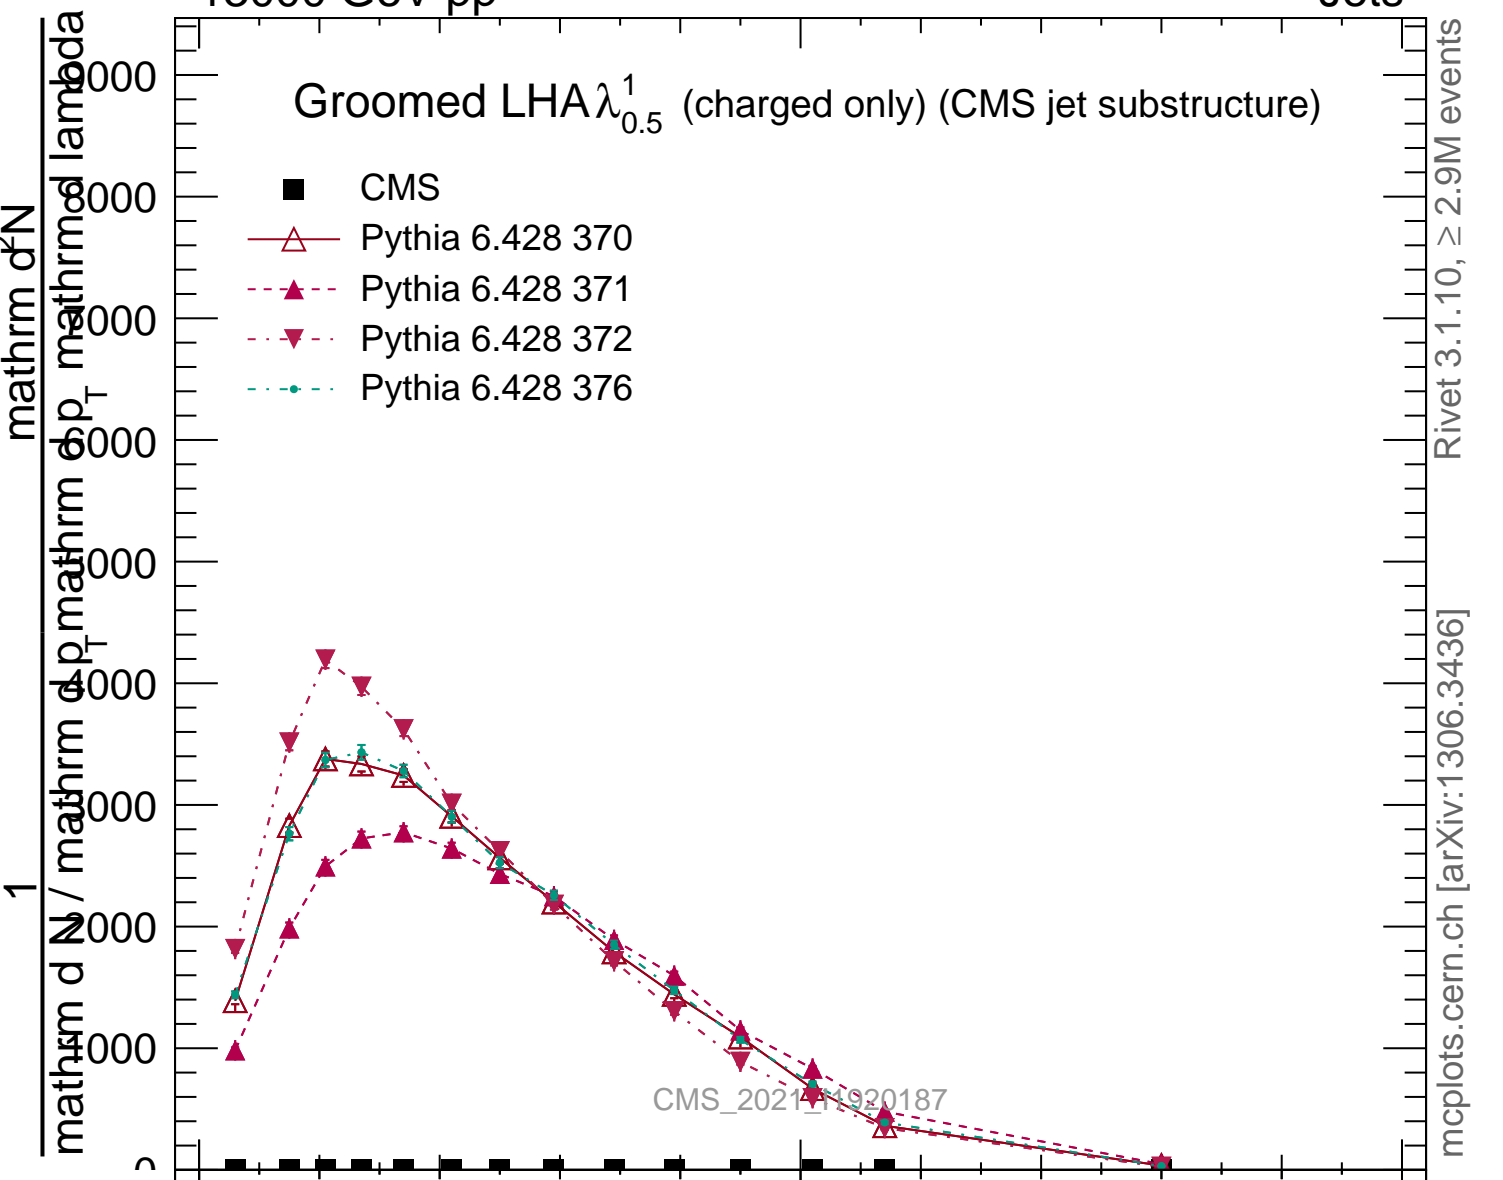

Groomed LHA $\lambda_{0.5}^1$ (charged only) (CMS jet substructure)

- CMS
- △— Pythia 6.428 370
- -▲- - Pythia 6.428 371
- -▼- - Pythia 6.428 372
- ···●··· Pythia 6.428 376

Rivet 3.1.10, ≥ 2.9M events
mcplots.cern.ch [arXiv:1306.3436]