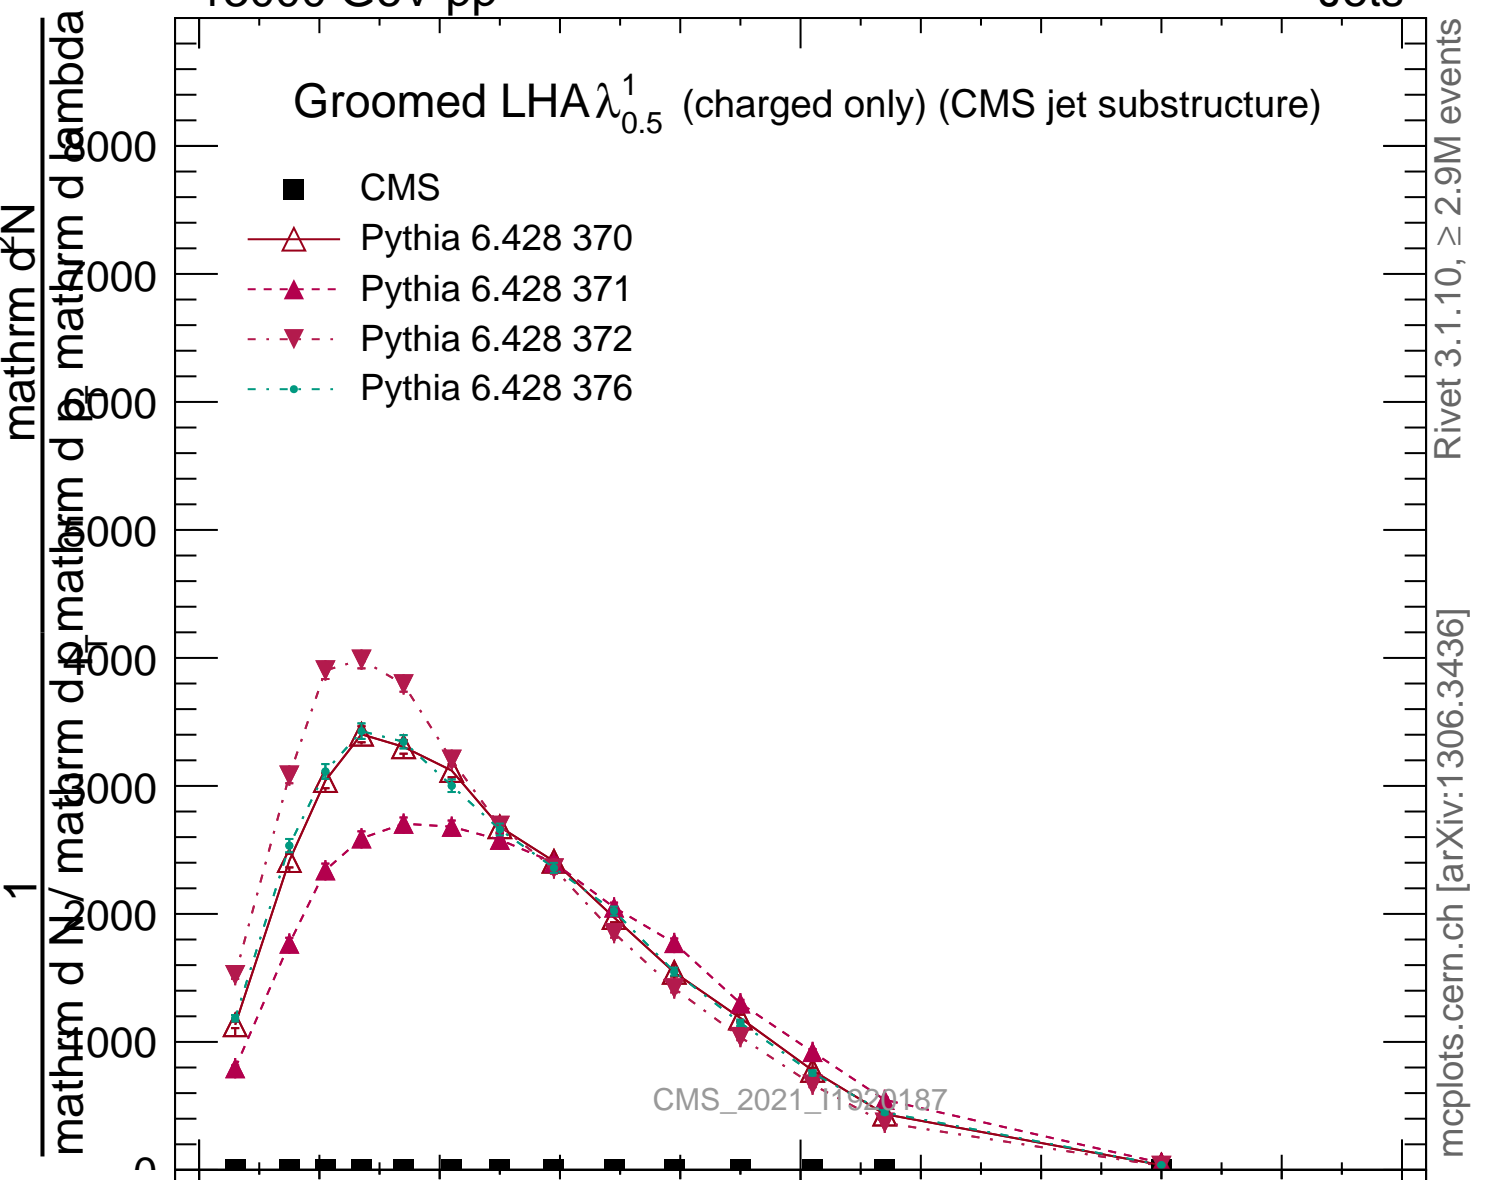

Groomed LHA $\lambda_{0.5}^1$ (charged only) (CMS jet substructure)

- CMS
- △— Pythia 6.428 370
- -▲- - Pythia 6.428 371
- -▼- - Pythia 6.428 372
- ···●··· Pythia 6.428 376

Rivet 3.1.10, ≥ 2.9M events
mcplots.cern.ch [arXiv:1306.3436]