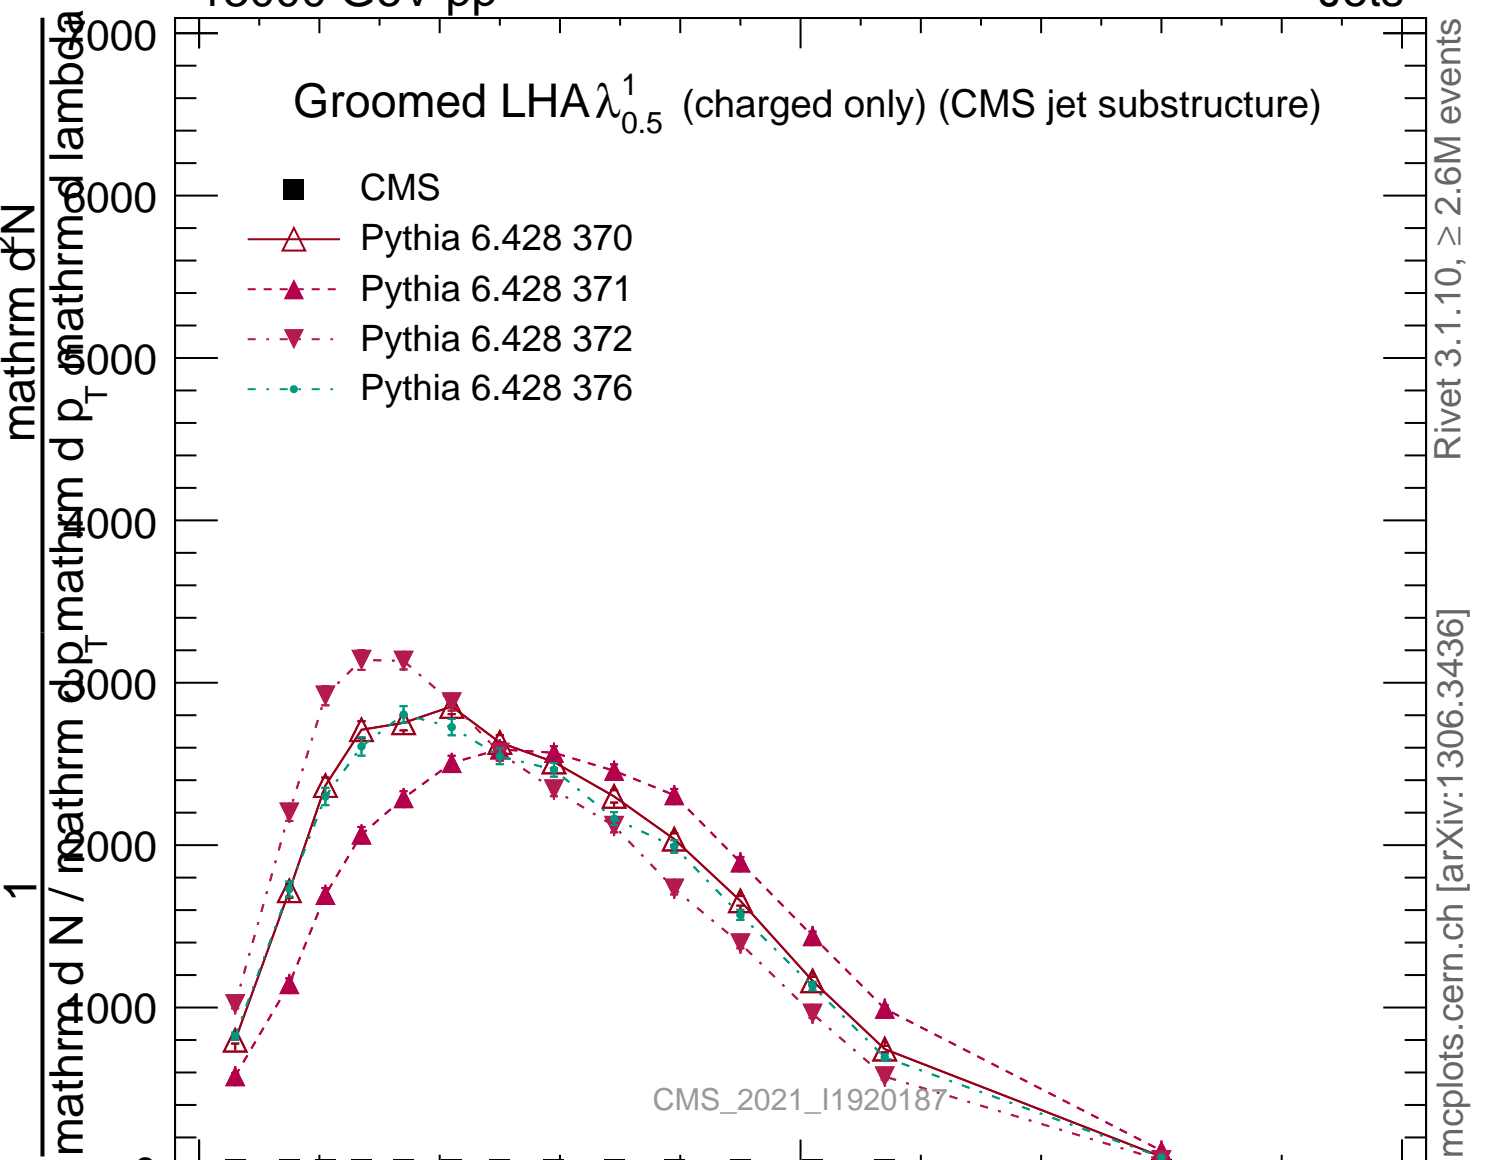

Groomed LHA  $\lambda_{0.5}^1$  (charged only) (CMS jet substructure)

- CMS
- △— Pythia 6.428 370
- -▲- - Pythia 6.428 371
- -▼- - Pythia 6.428 372
- ···●··· Pythia 6.428 376

Rivet 3.1.10, ≥ 2.6M events  
mcplots.cern.ch [arXiv:1306.3436]