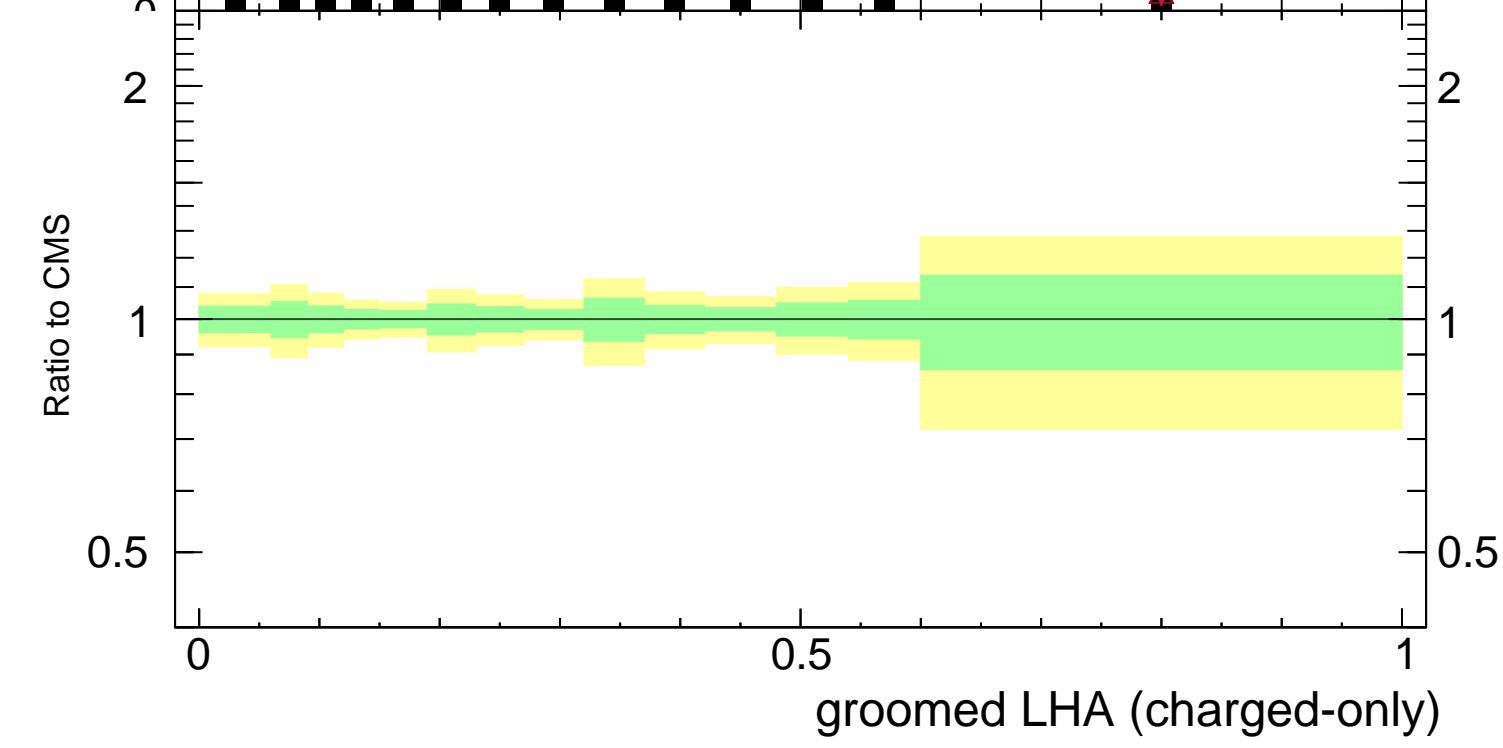

Groomed LHA $\lambda_{0.5}^1$ (charged only) (CMS jet substructure)

- CMS
- △— Pythia 6.428 370
- -▲- - Pythia 6.428 371
- -▼- - Pythia 6.428 372
- ···●··· Pythia 6.428 376

Rivet 3.1.10, ≥ 2.2M events

mcplots.cern.ch [arXiv:1306.3436]