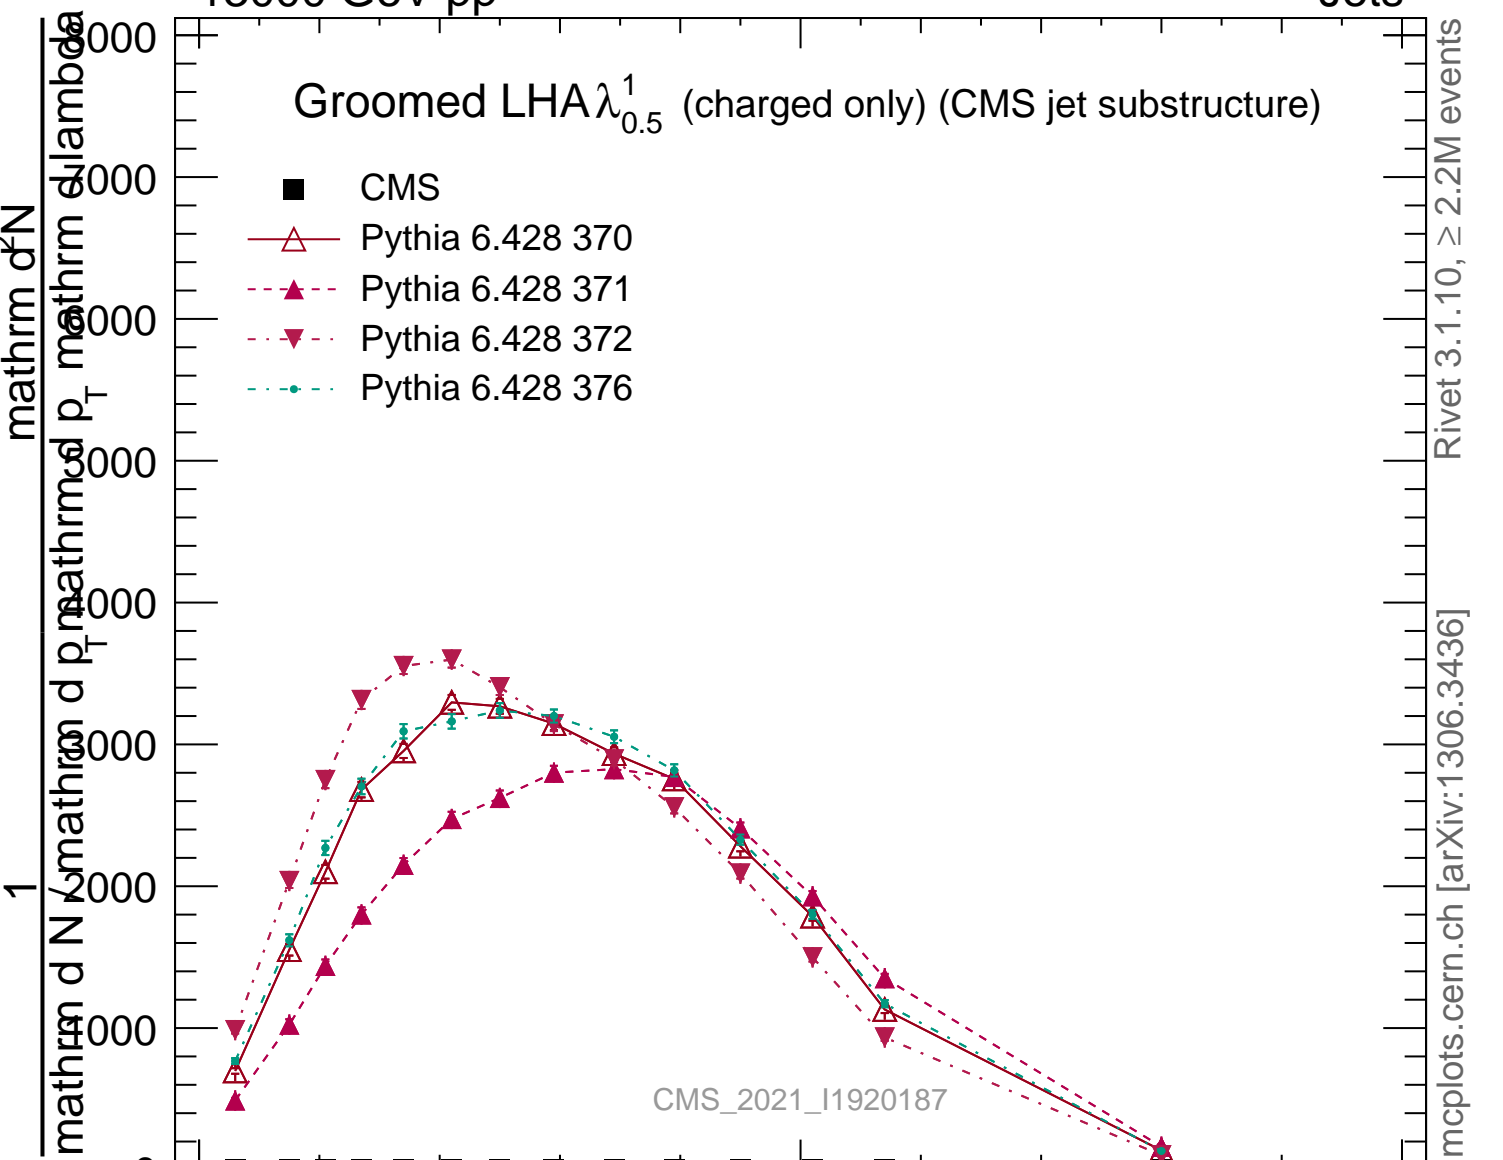

Groomed LHA $\lambda_{0.5}^1$ (charged only) (CMS jet substructure)

- CMS
- △— Pythia 6.428 370
- -▲- - Pythia 6.428 371
- -▼- - Pythia 6.428 372
- ···●··· Pythia 6.428 376

Rivet 3.1.10, ≥ 2.2M events

mcplots.cern.ch [arXiv:1306.3436]