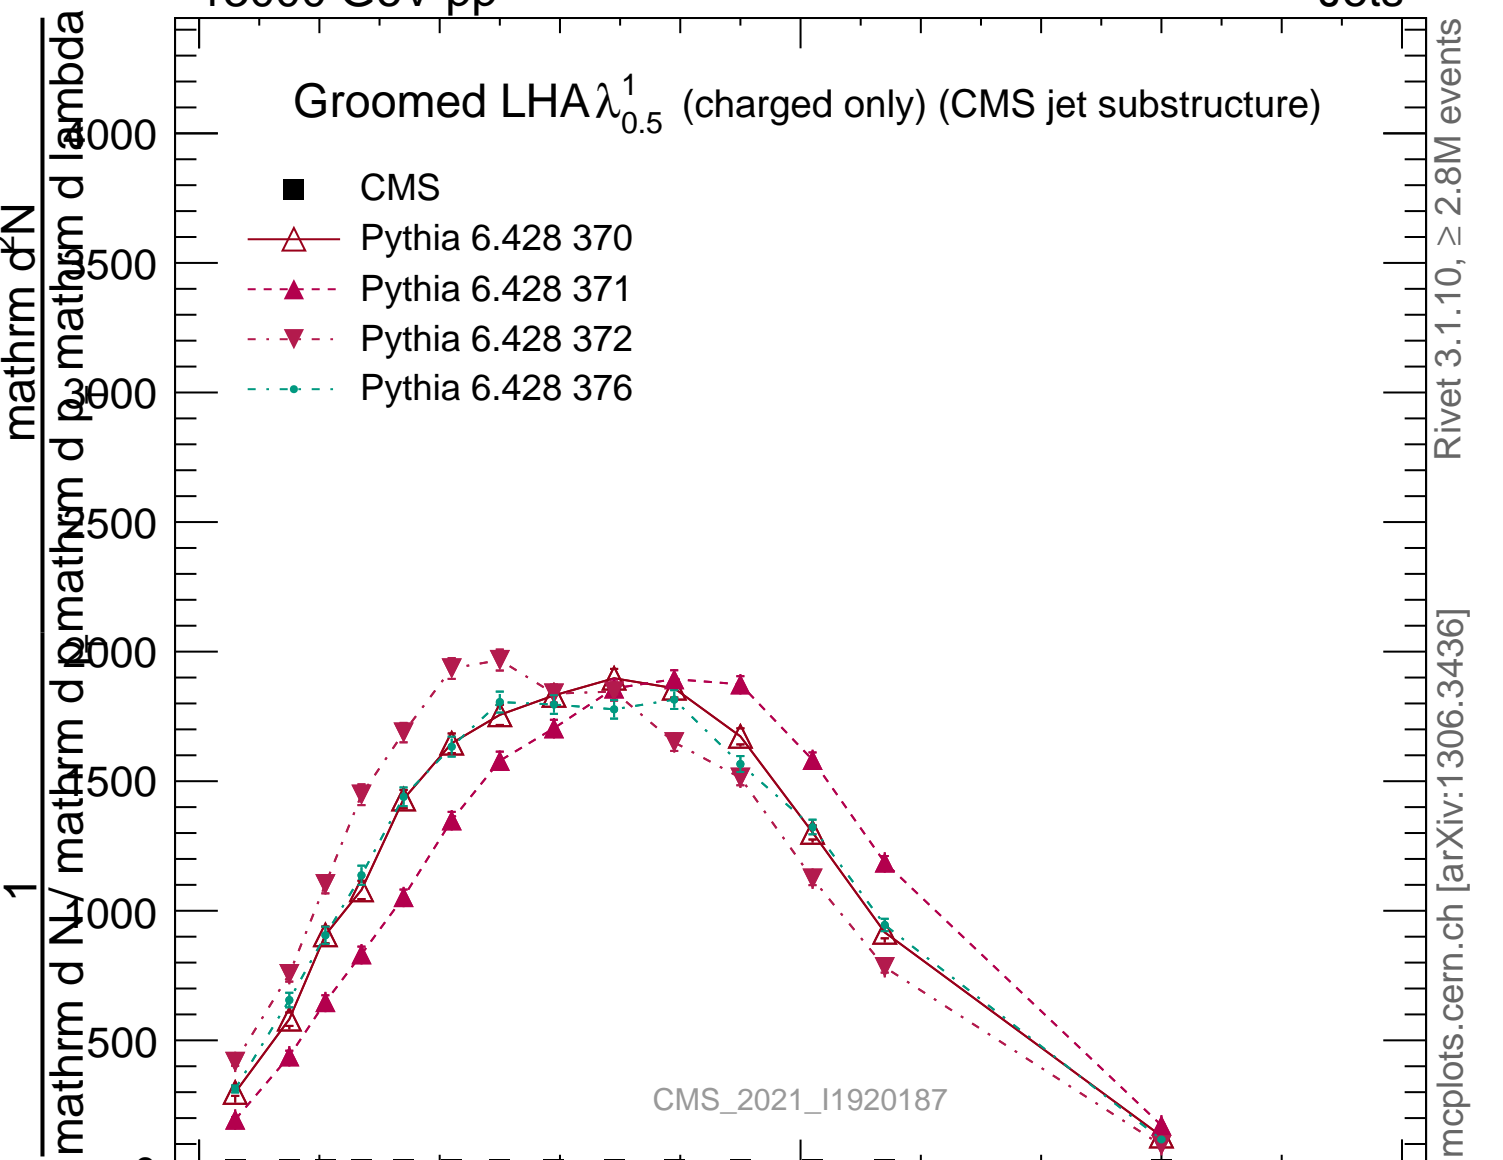

Groomed LHA $\lambda_{0.5}^1$ (charged only) (CMS jet substructure)

- CMS
- △— Pythia 6.428 370
- -▲- - Pythia 6.428 371
- -▼- - Pythia 6.428 372
- ···●··· Pythia 6.428 376

Rivet 3.1.10, ≥ 2.8M events
mcplots.cern.ch [arXiv:1306.3436]