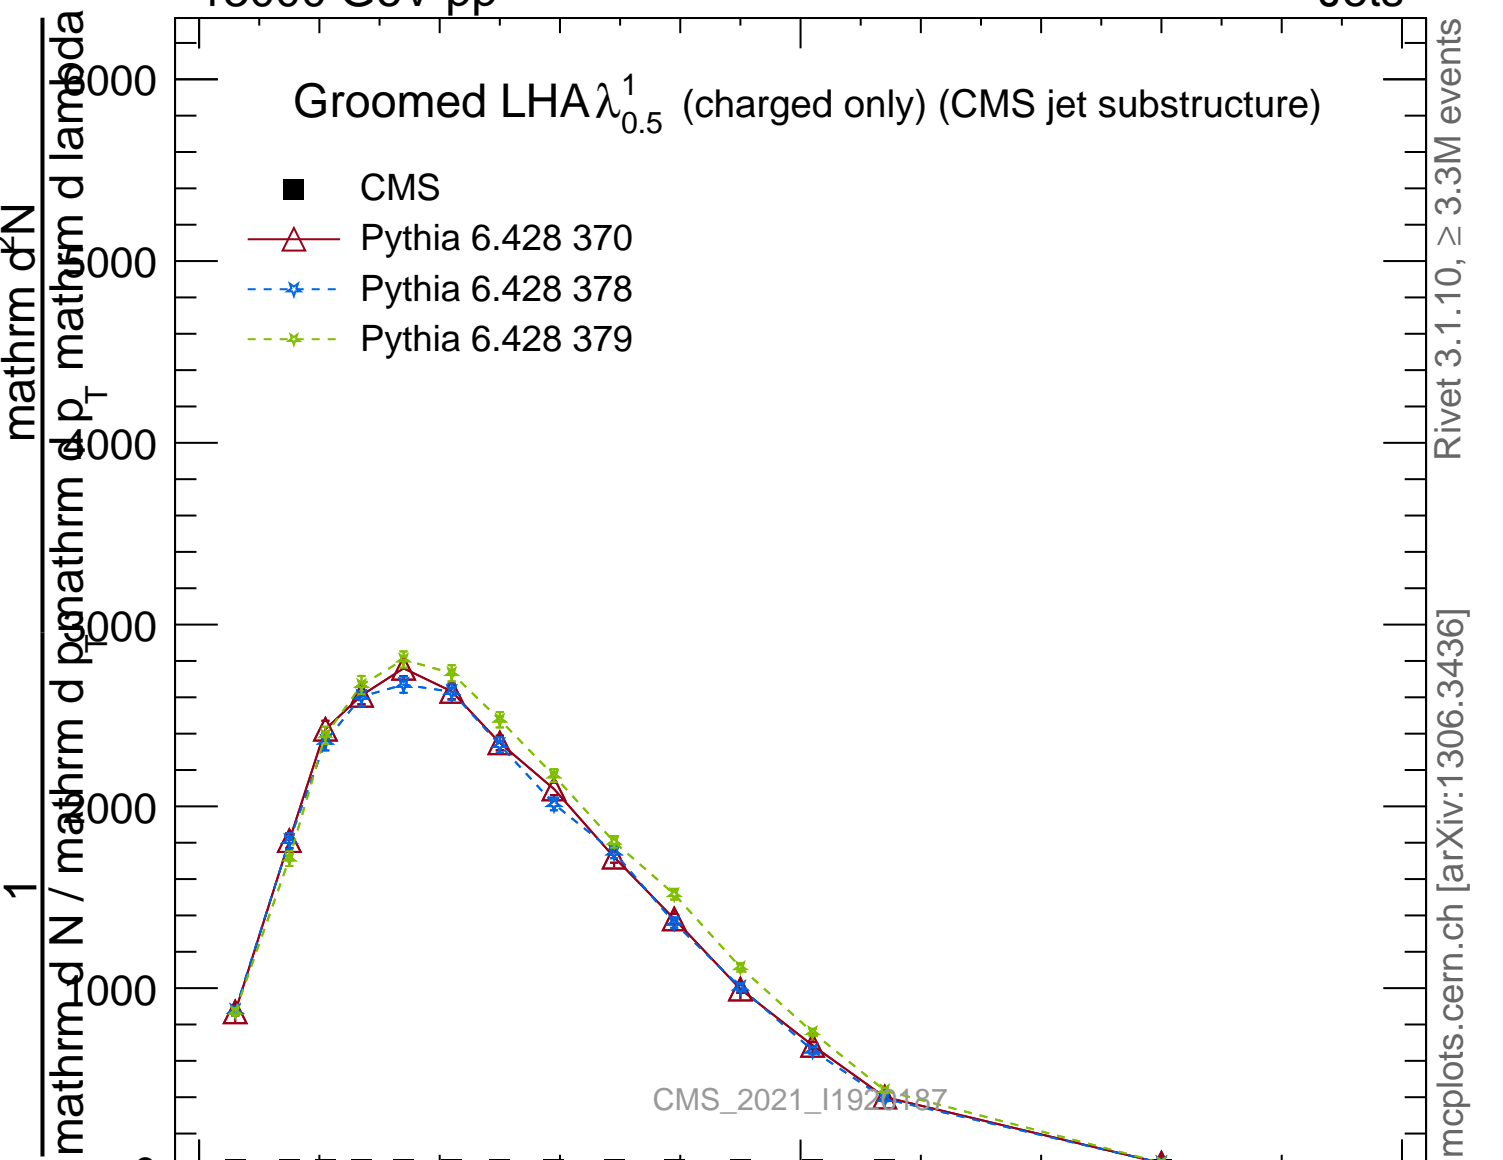

Groomed LHA  $\lambda_{0.5}^1$  (charged only) (CMS jet substructure)

- CMS
- △— Pythia 6.428 370
- - \* - - Pythia 6.428 378
- - \* - - Pythia 6.428 379

Rivet 3.1.10, ≥ 3.3M events

mcplots.cern.ch [arXiv:1306.3436]