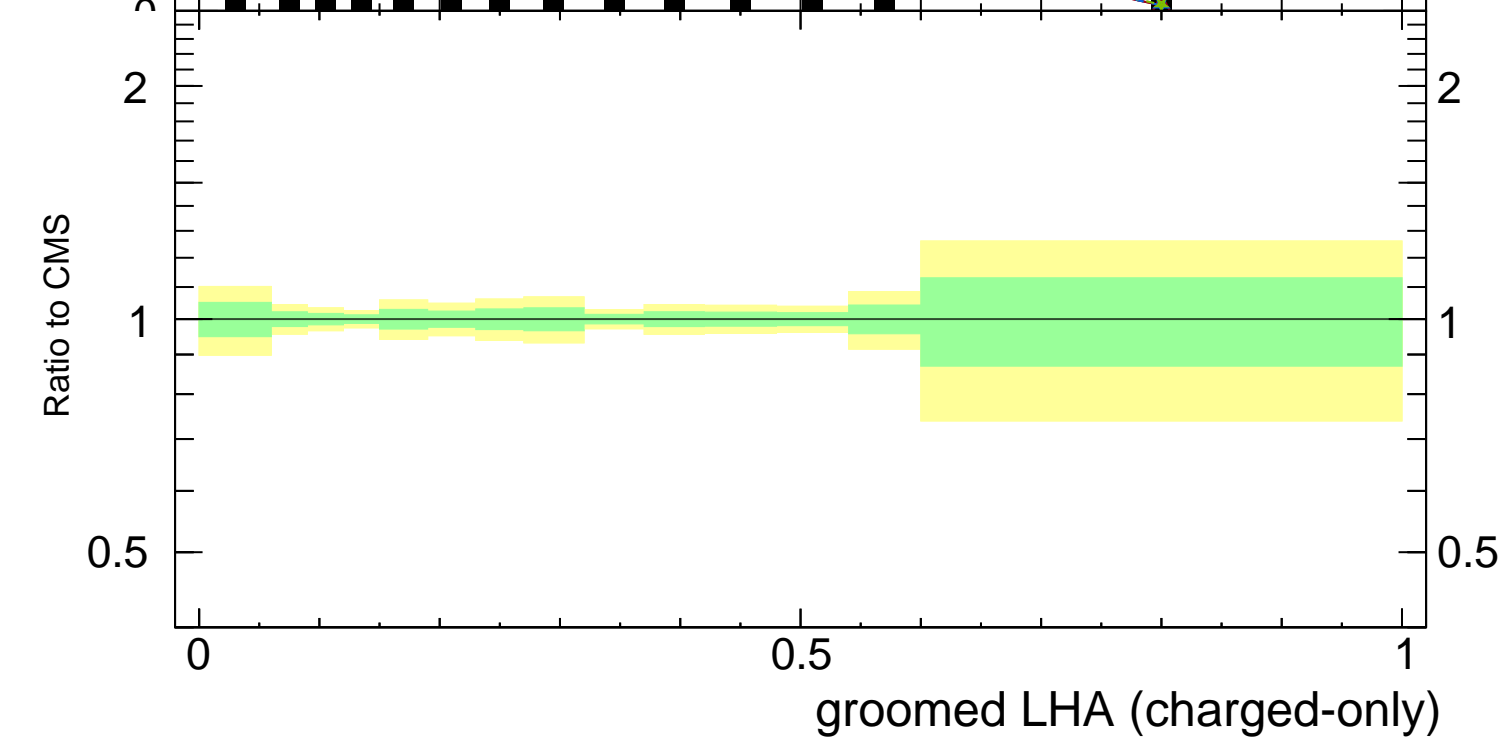

Groomed LHA $\lambda_{0.5}^1$ (charged only) (CMS jet substructure)

- CMS
- △— Pythia 6.428 370
- - * - - Pythia 6.428 378
- - * - - Pythia 6.428 379

Rivet 3.1.10, ≥ 2.8M events

mcplots.cern.ch [arXiv:1306.3436]