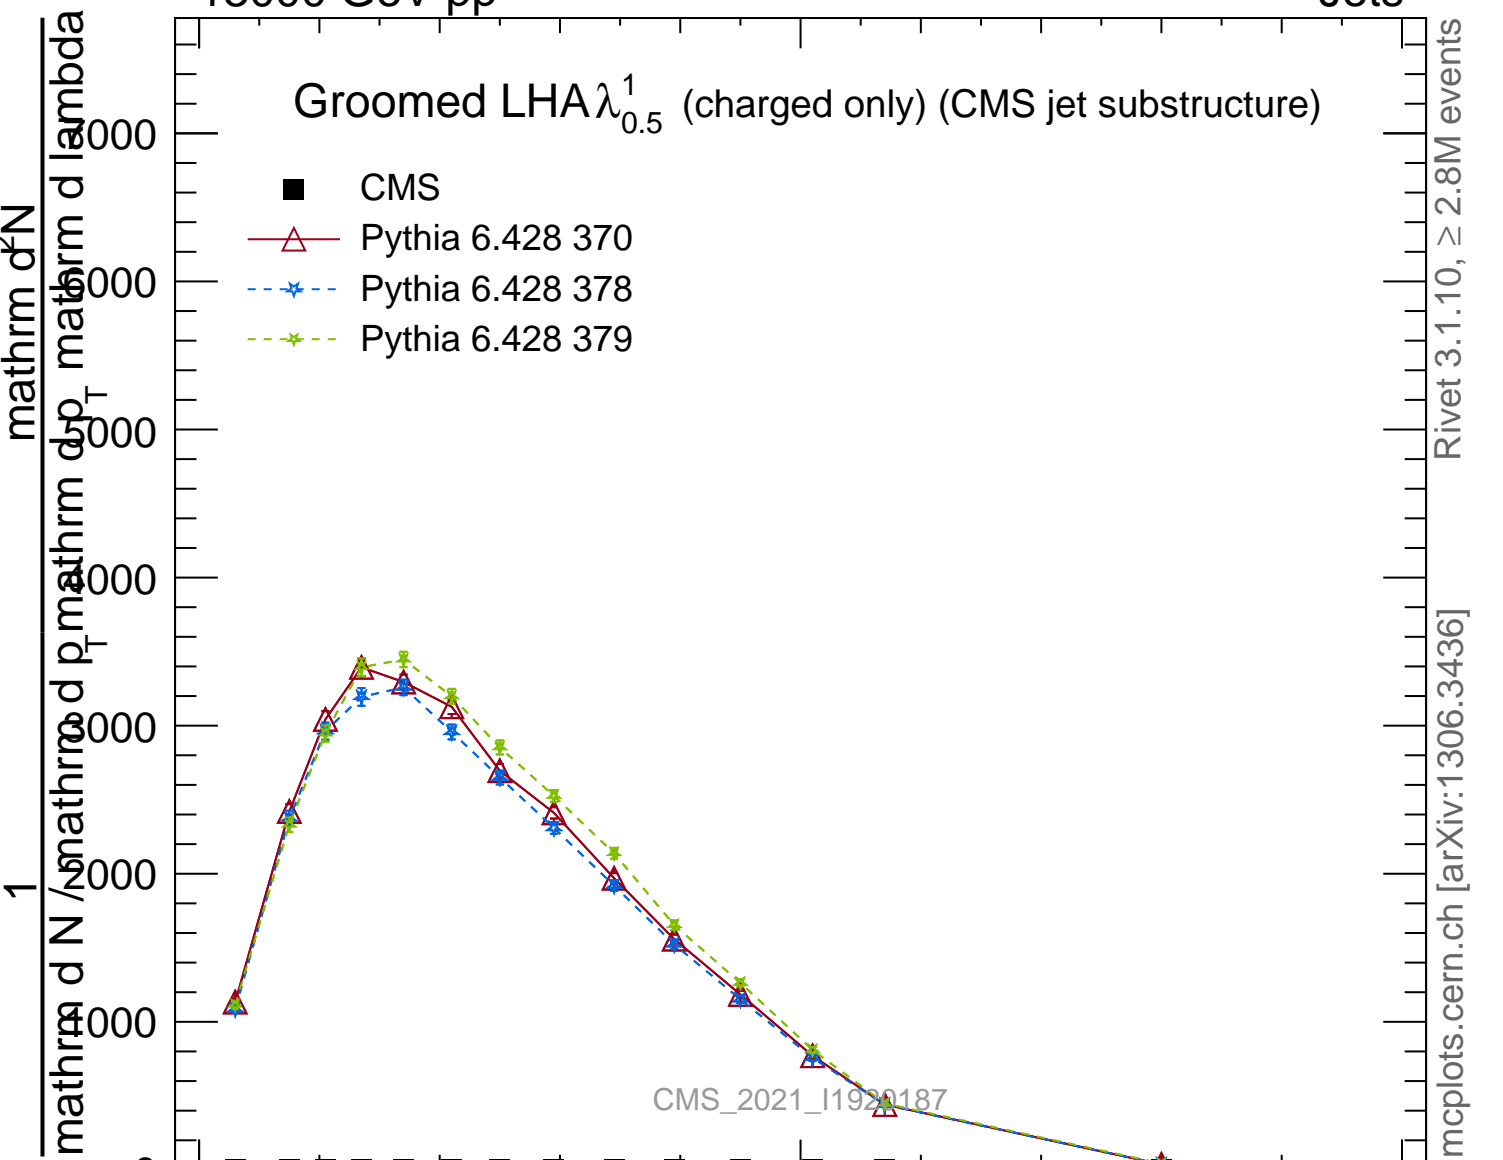

Groomed LHA $\lambda_{0.5}^1$ (charged only) (CMS jet substructure)

- CMS
- △— Pythia 6.428 370
- - * - - Pythia 6.428 378
- - * - - Pythia 6.428 379

Rivet 3.1.10, ≥ 2.8M events

mcplots.cern.ch [arXiv:1306.3436]