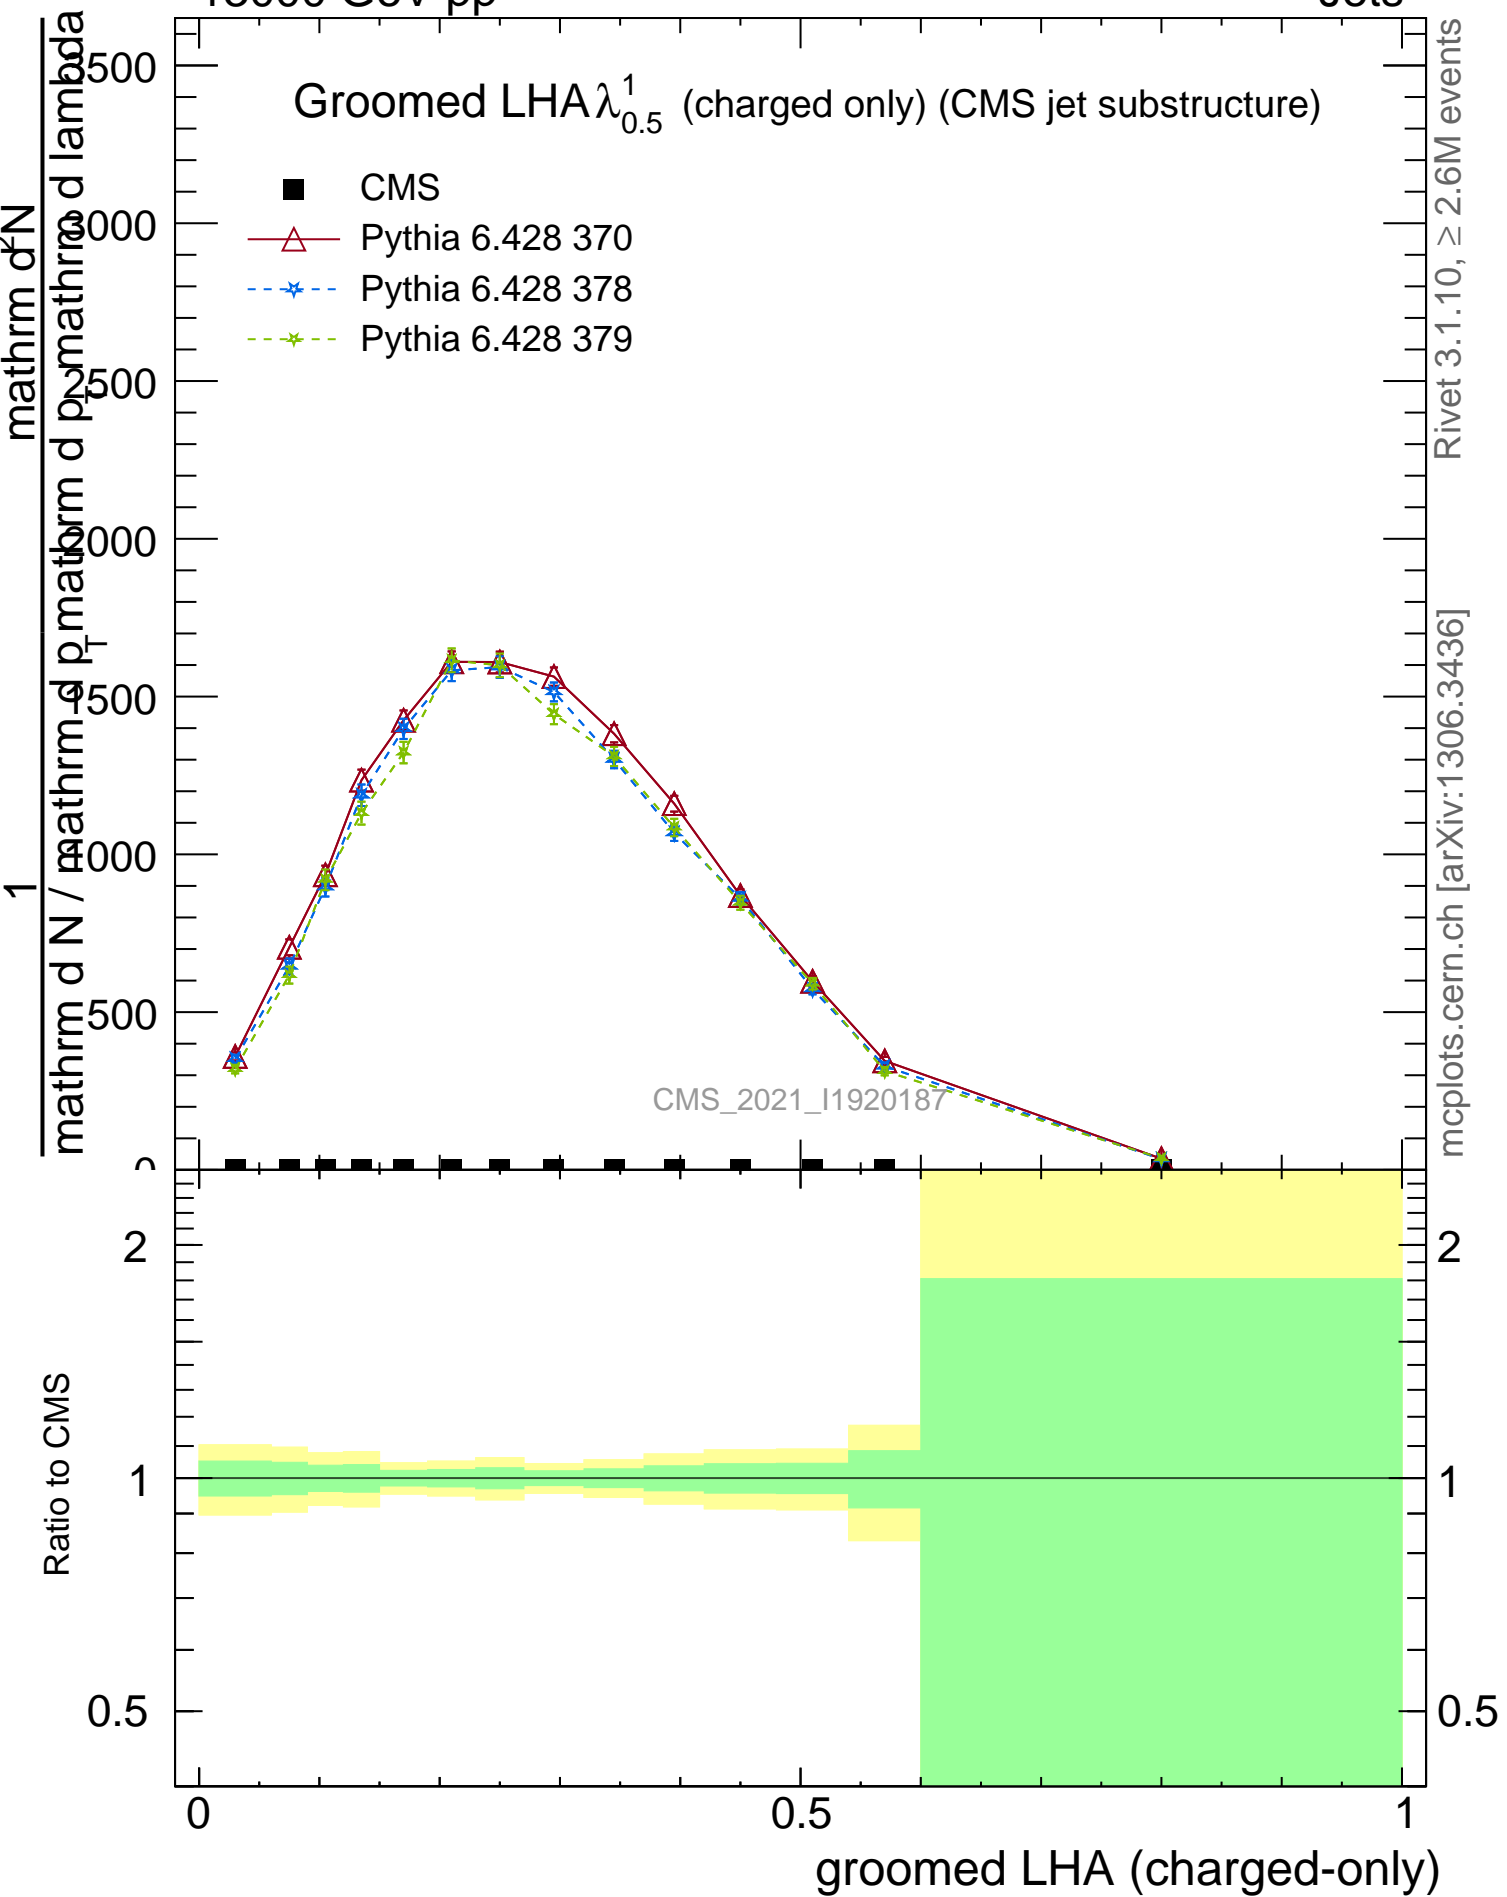

Groomed LHA $\lambda_{0.5}^1$ (charged only) (CMS jet substructure)

- CMS
- △— Pythia 6.428 370
- - * - - Pythia 6.428 378
- - * - - Pythia 6.428 379

CMS_2021_I1920187

mcplots.cern.ch [arXiv:1306.3436]

Rivet 3.1.10, ≥ 2.6M events