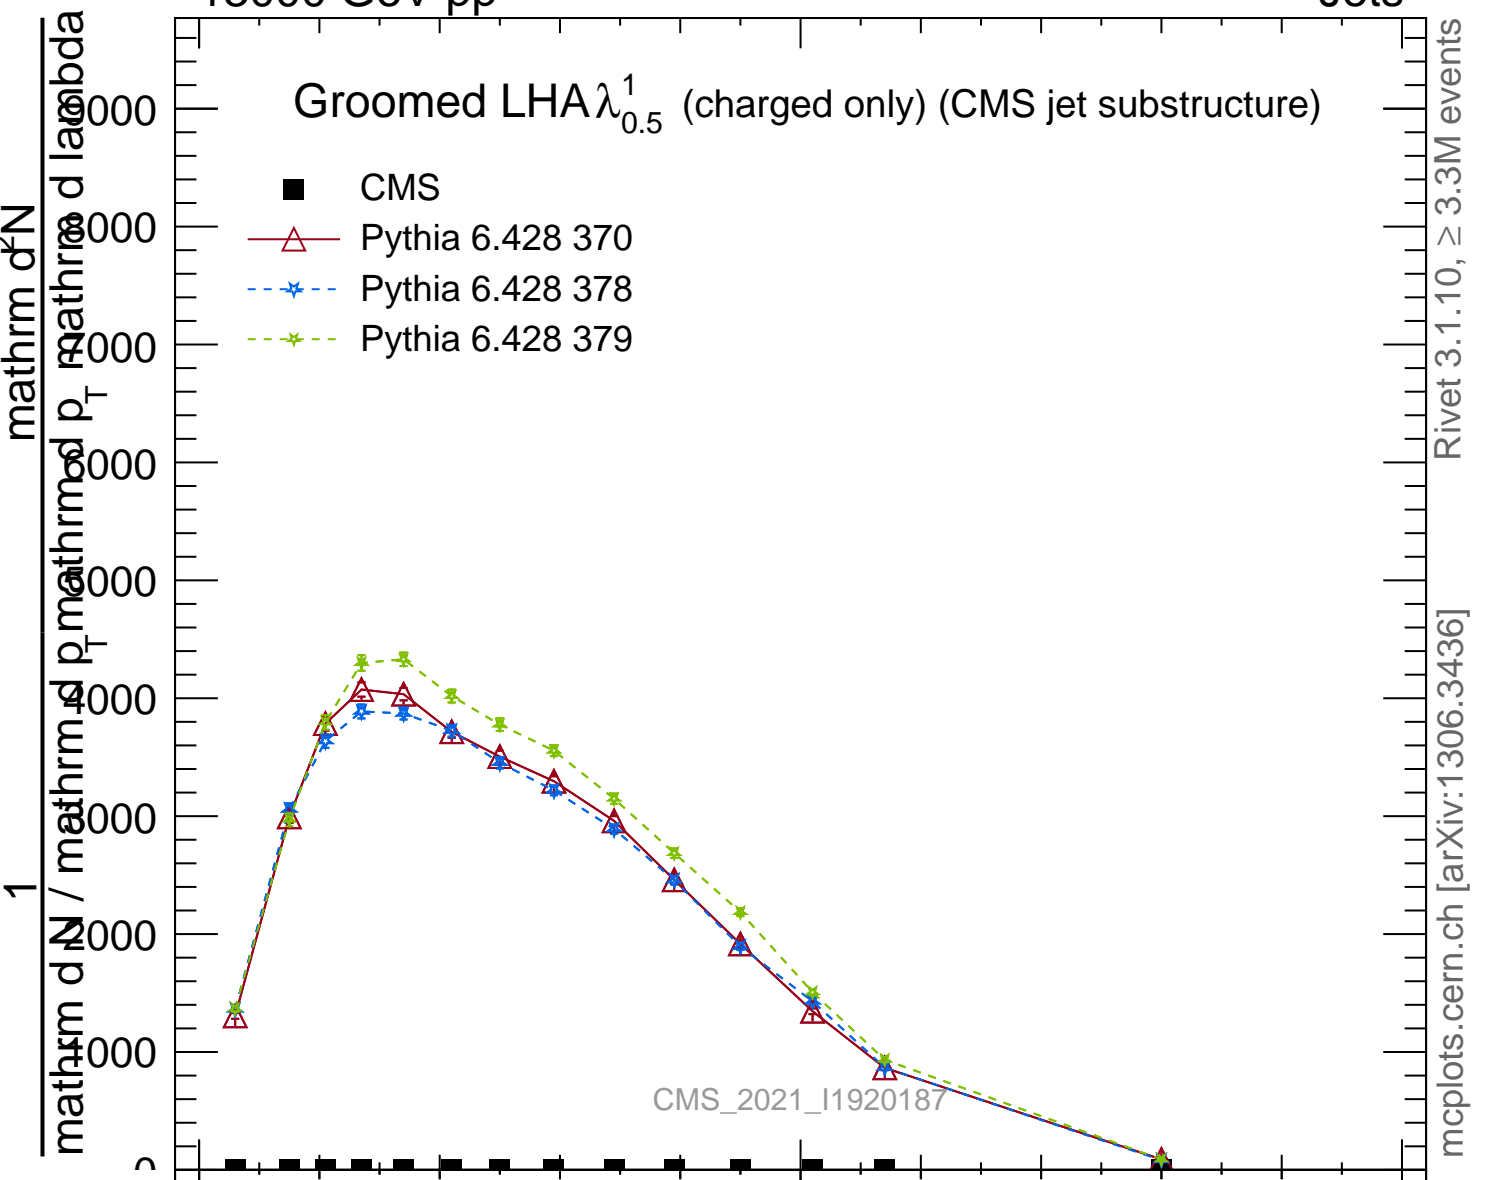

Groomed LHA $\lambda_{0.5}^1$ (charged only) (CMS jet substructure)

- CMS
- △— Pythia 6.428 370
- - * - - Pythia 6.428 378
- - * - - Pythia 6.428 379

CMS_2021_I1920187

Rivet 3.1.10, $\geq 3.3M$ events
mcplots.cern.ch [arXiv:1306.3436]