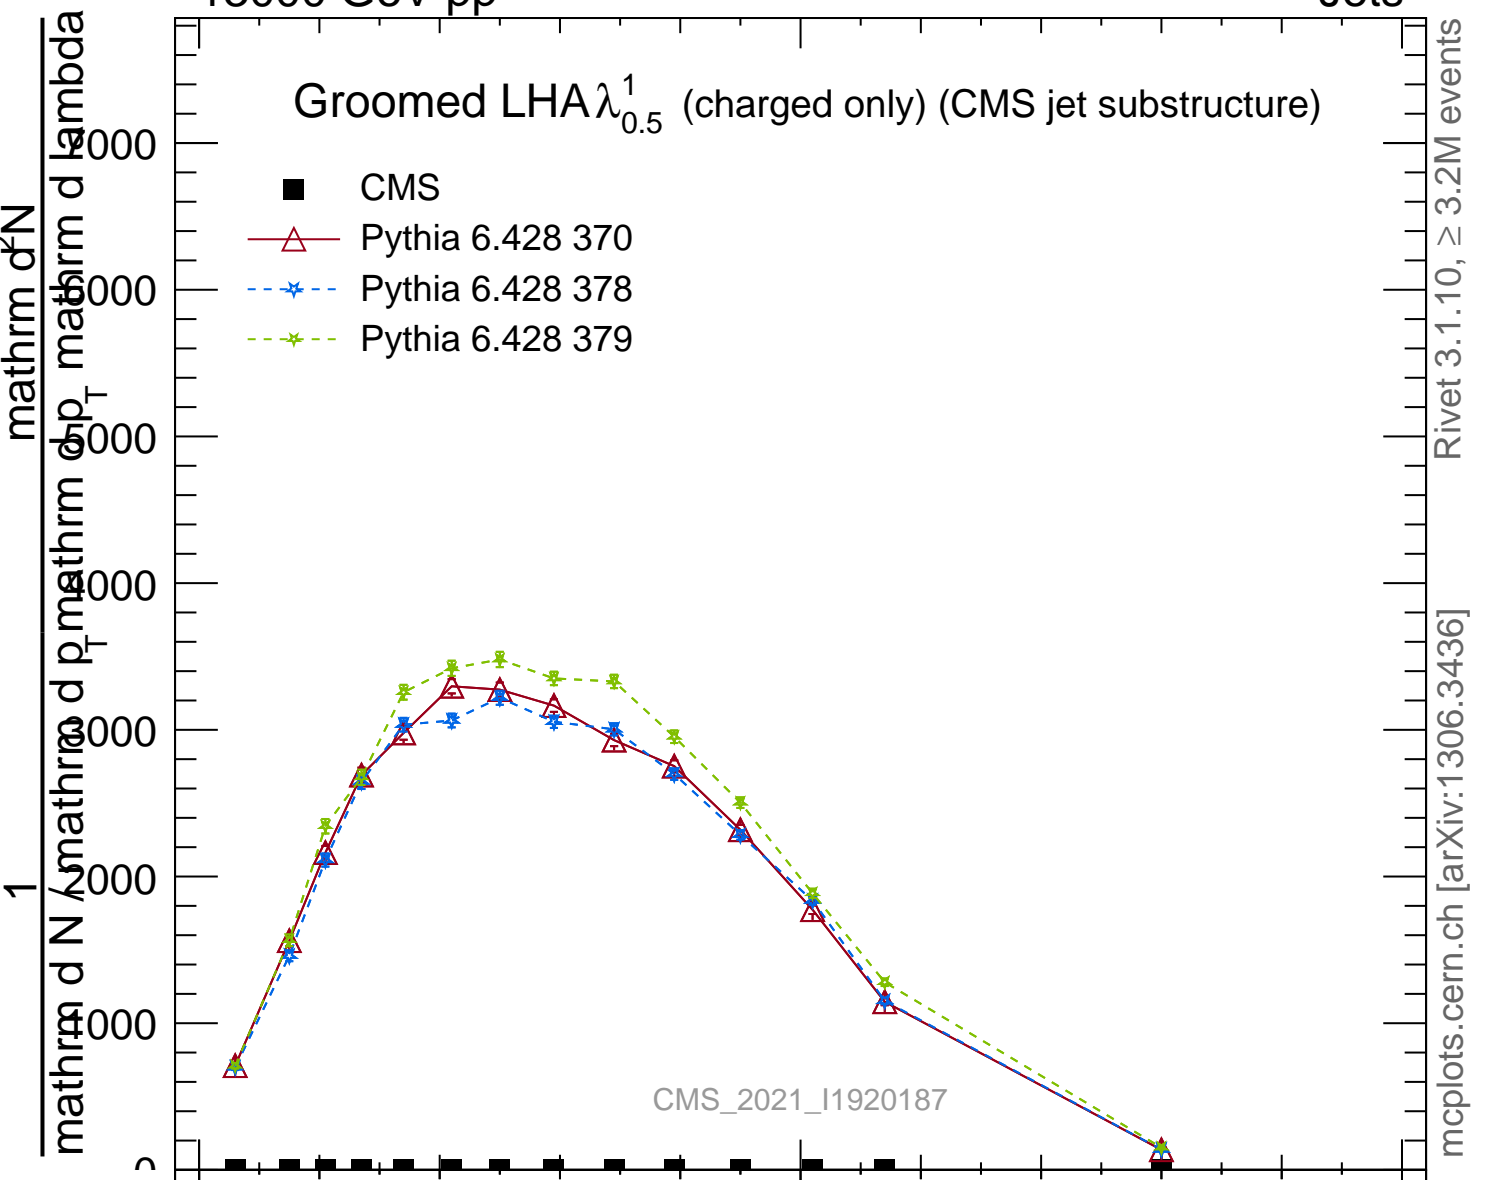

Groomed LHA  $\lambda_{0.5}^1$  (charged only) (CMS jet substructure)

- CMS
- △— Pythia 6.428 370
- - \* - - Pythia 6.428 378
- - \* - - Pythia 6.428 379

Rivet 3.1.10, ≥ 3.2M events