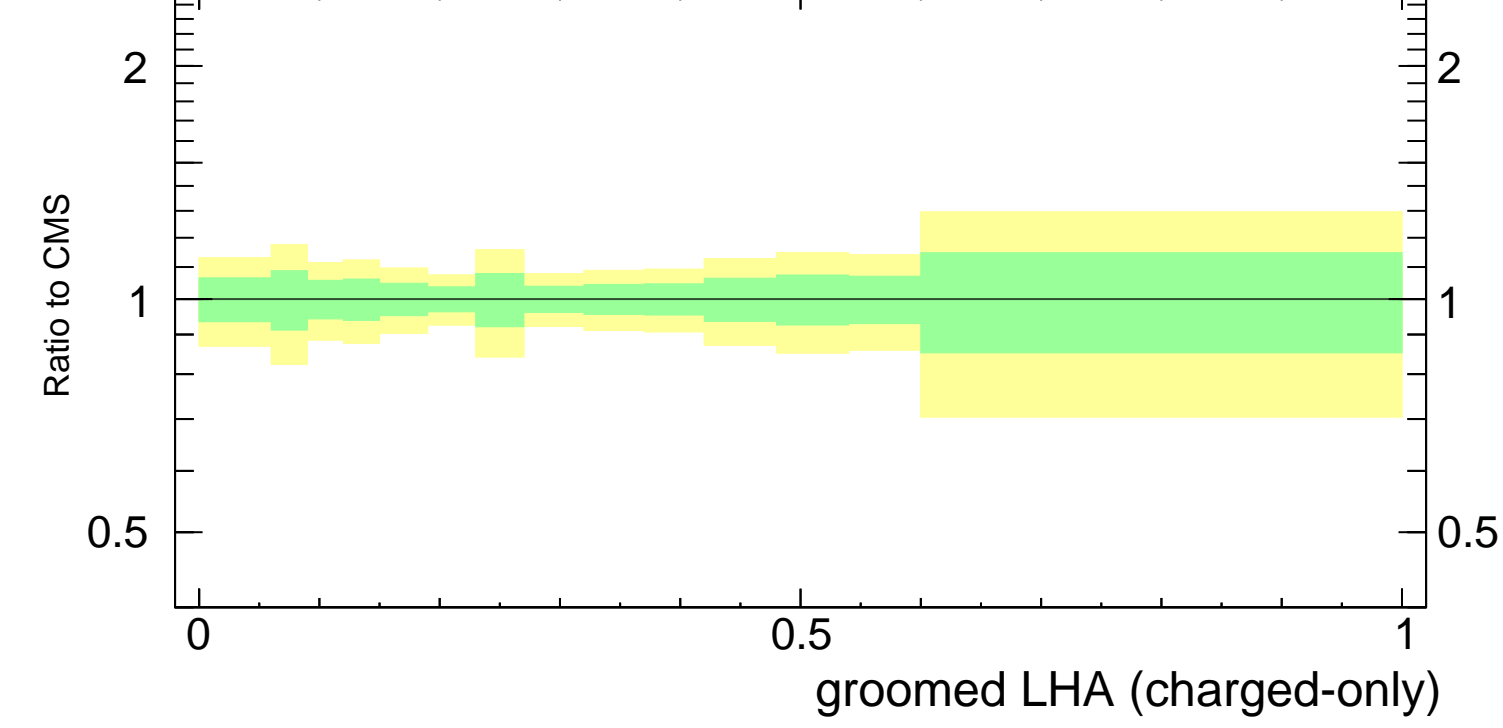

Groomed LHA $\lambda_{0.5}^1$ (charged only) (CMS jet substructure)

- CMS
- △— Pythia 6.428 370
- *- Pythia 6.428 378
- *- Pythia 6.428 379

Rivet 3.1.10, ≥ 3.3M events

mcplots.cern.ch [arXiv:1306.3436]