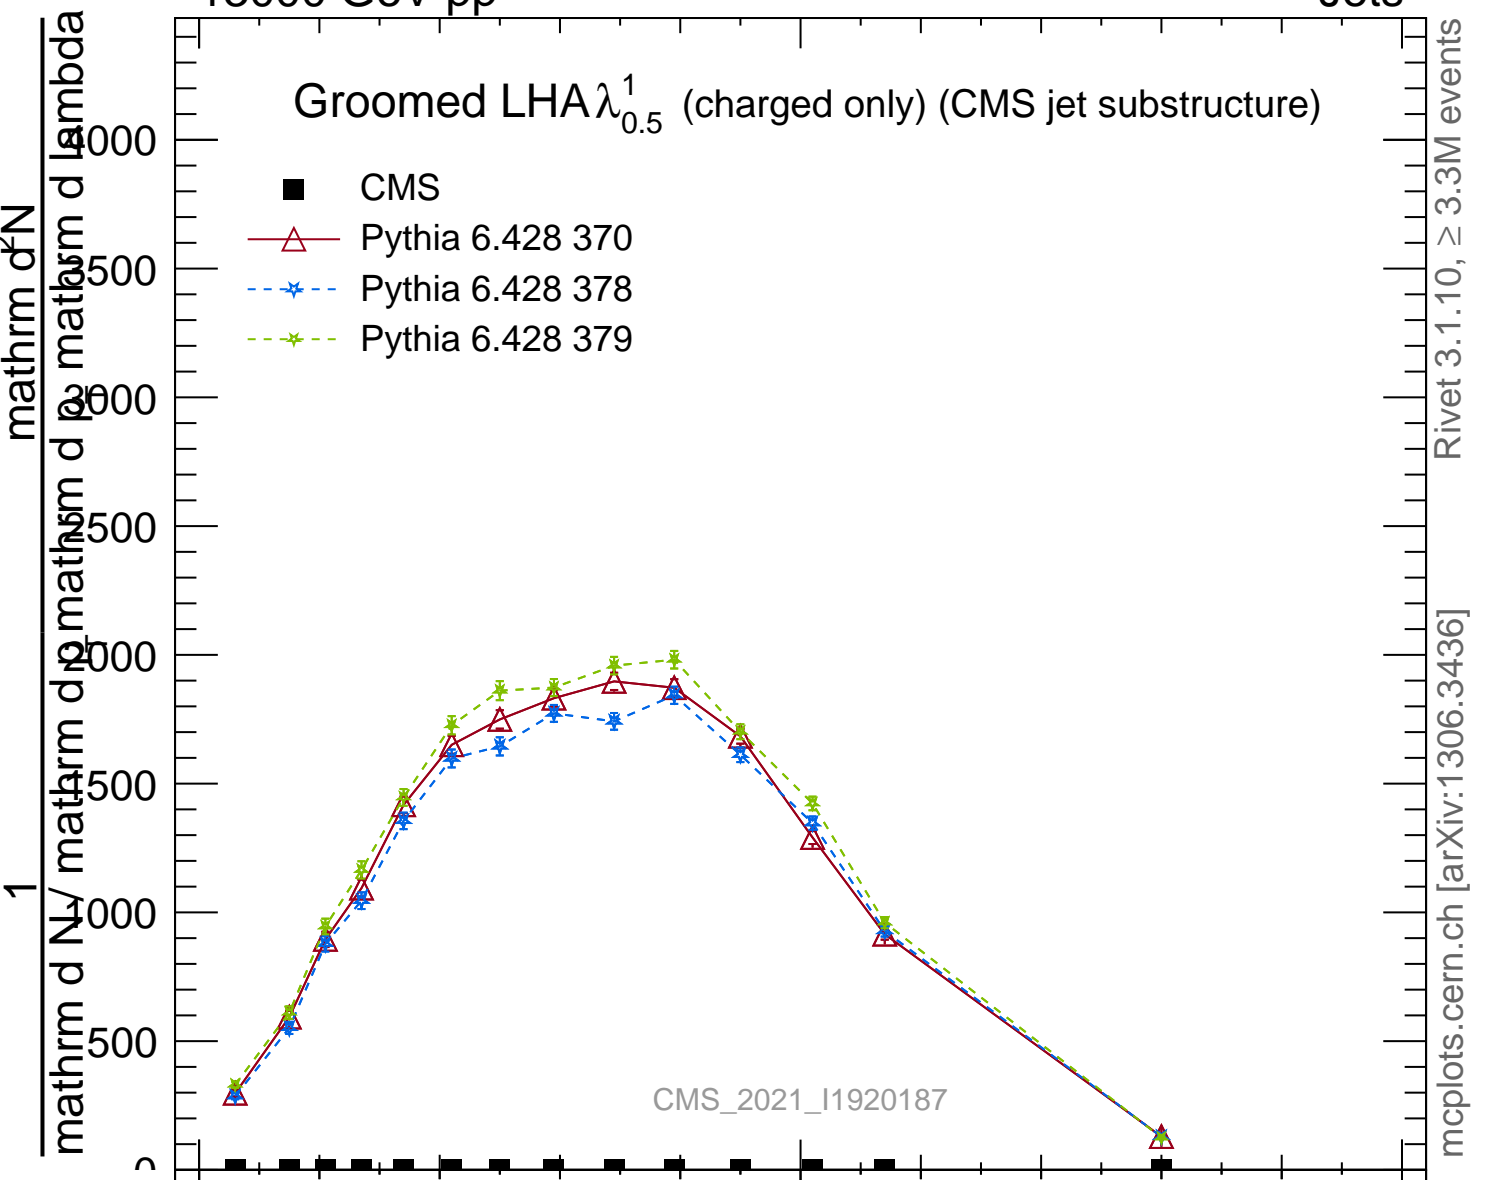

Groomed LHA $\lambda_{0.5}^1$ (charged only) (CMS jet substructure)

- CMS
- △— Pythia 6.428 370
- *- Pythia 6.428 378
- *- Pythia 6.428 379

Rivet 3.1.10, ≥ 3.3M events

mcplots.cern.ch [arXiv:1306.3436]