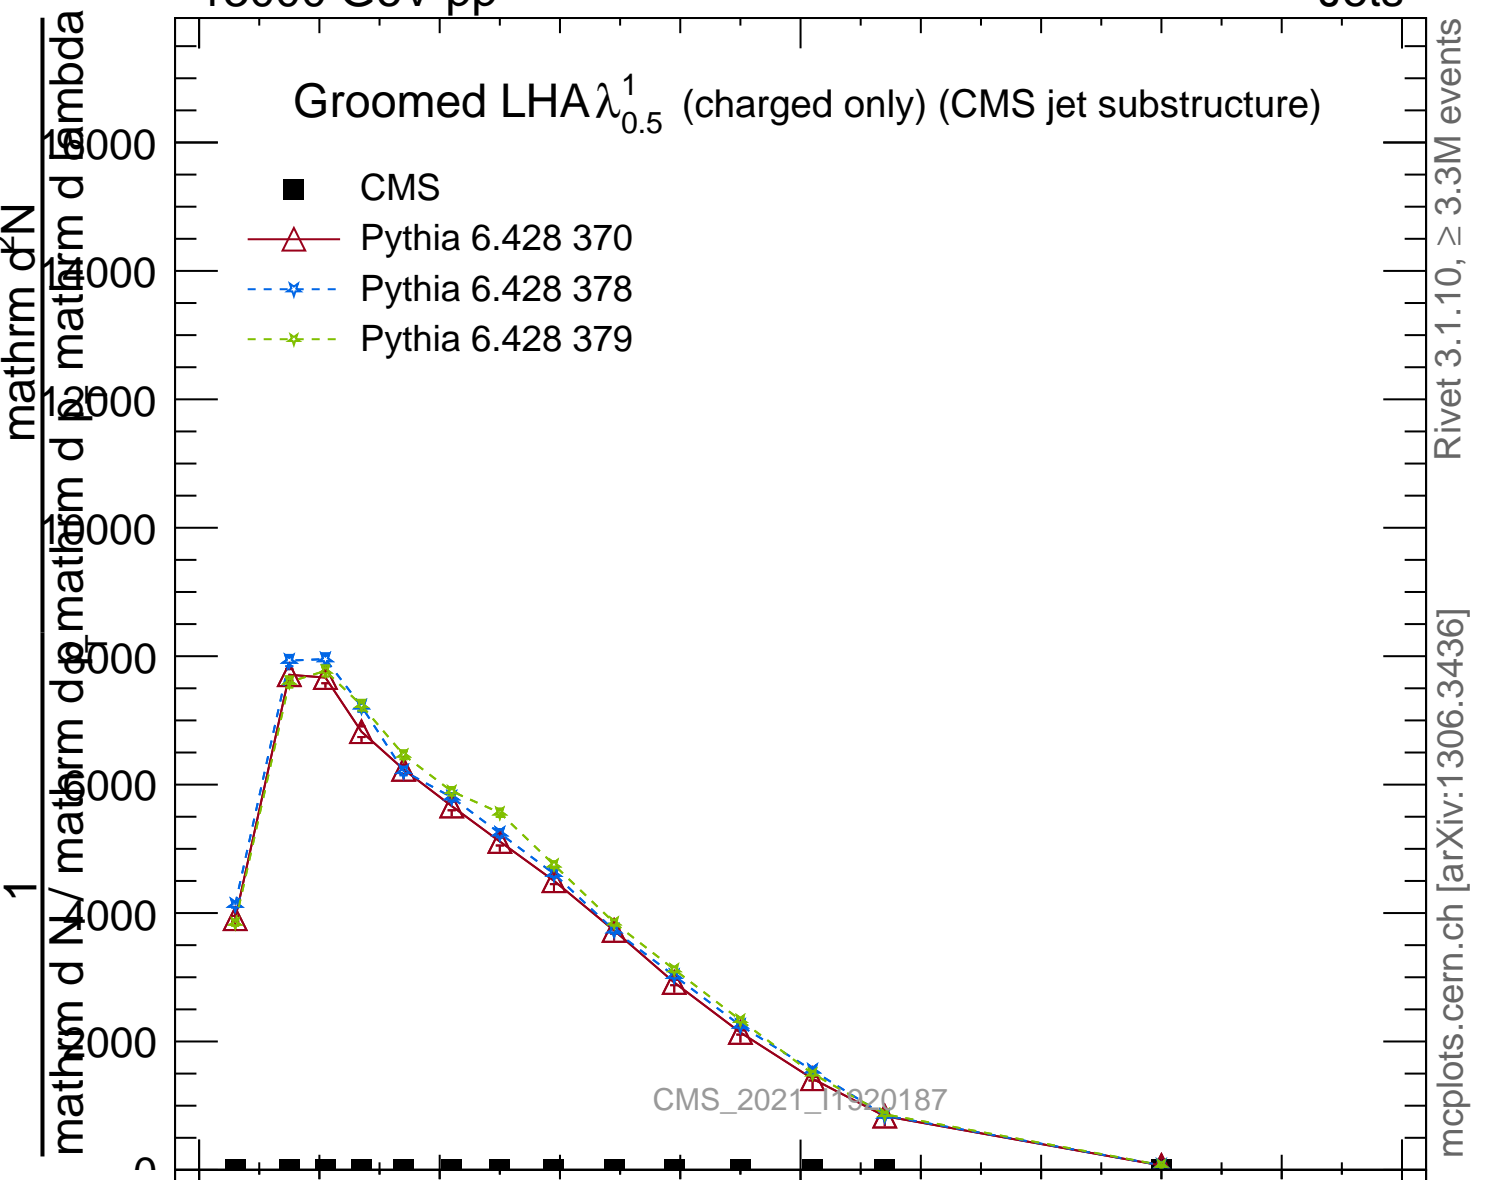

Groomed LHA $\lambda_{0.5}^1$ (charged only) (CMS jet substructure)

- CMS
- △ Pythia 6.428 370
- - * Pythia 6.428 378
- - * Pythia 6.428 379

CMS_2021_11920187

Rivet 3.1.10, $\geq 3.3M$ events
mcplots.cern.ch [arXiv:1306.3436]