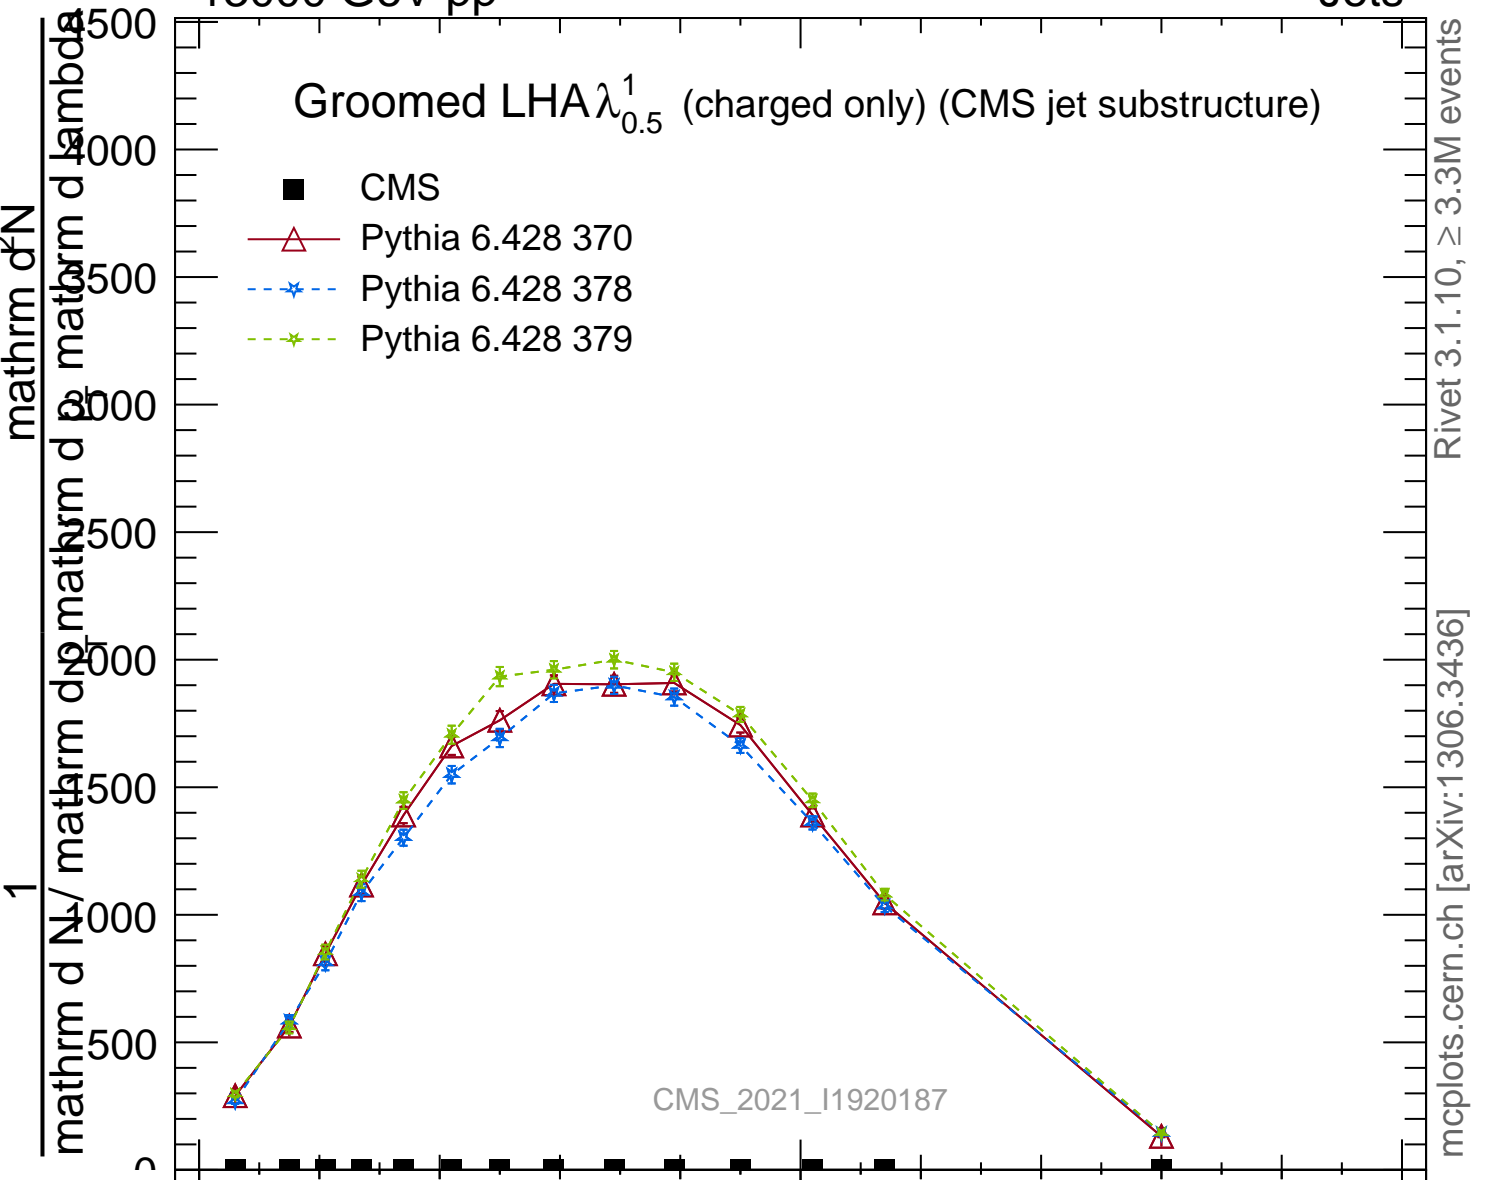

Groomed LHA $\lambda_{0.5}^1$ (charged only) (CMS jet substructure)

- CMS
- △— Pythia 6.428 370
- *- Pythia 6.428 378
- *- Pythia 6.428 379

Rivet 3.1.10, ≥ 3.3M events
mcplots.cern.ch [arXiv:1306.3436]