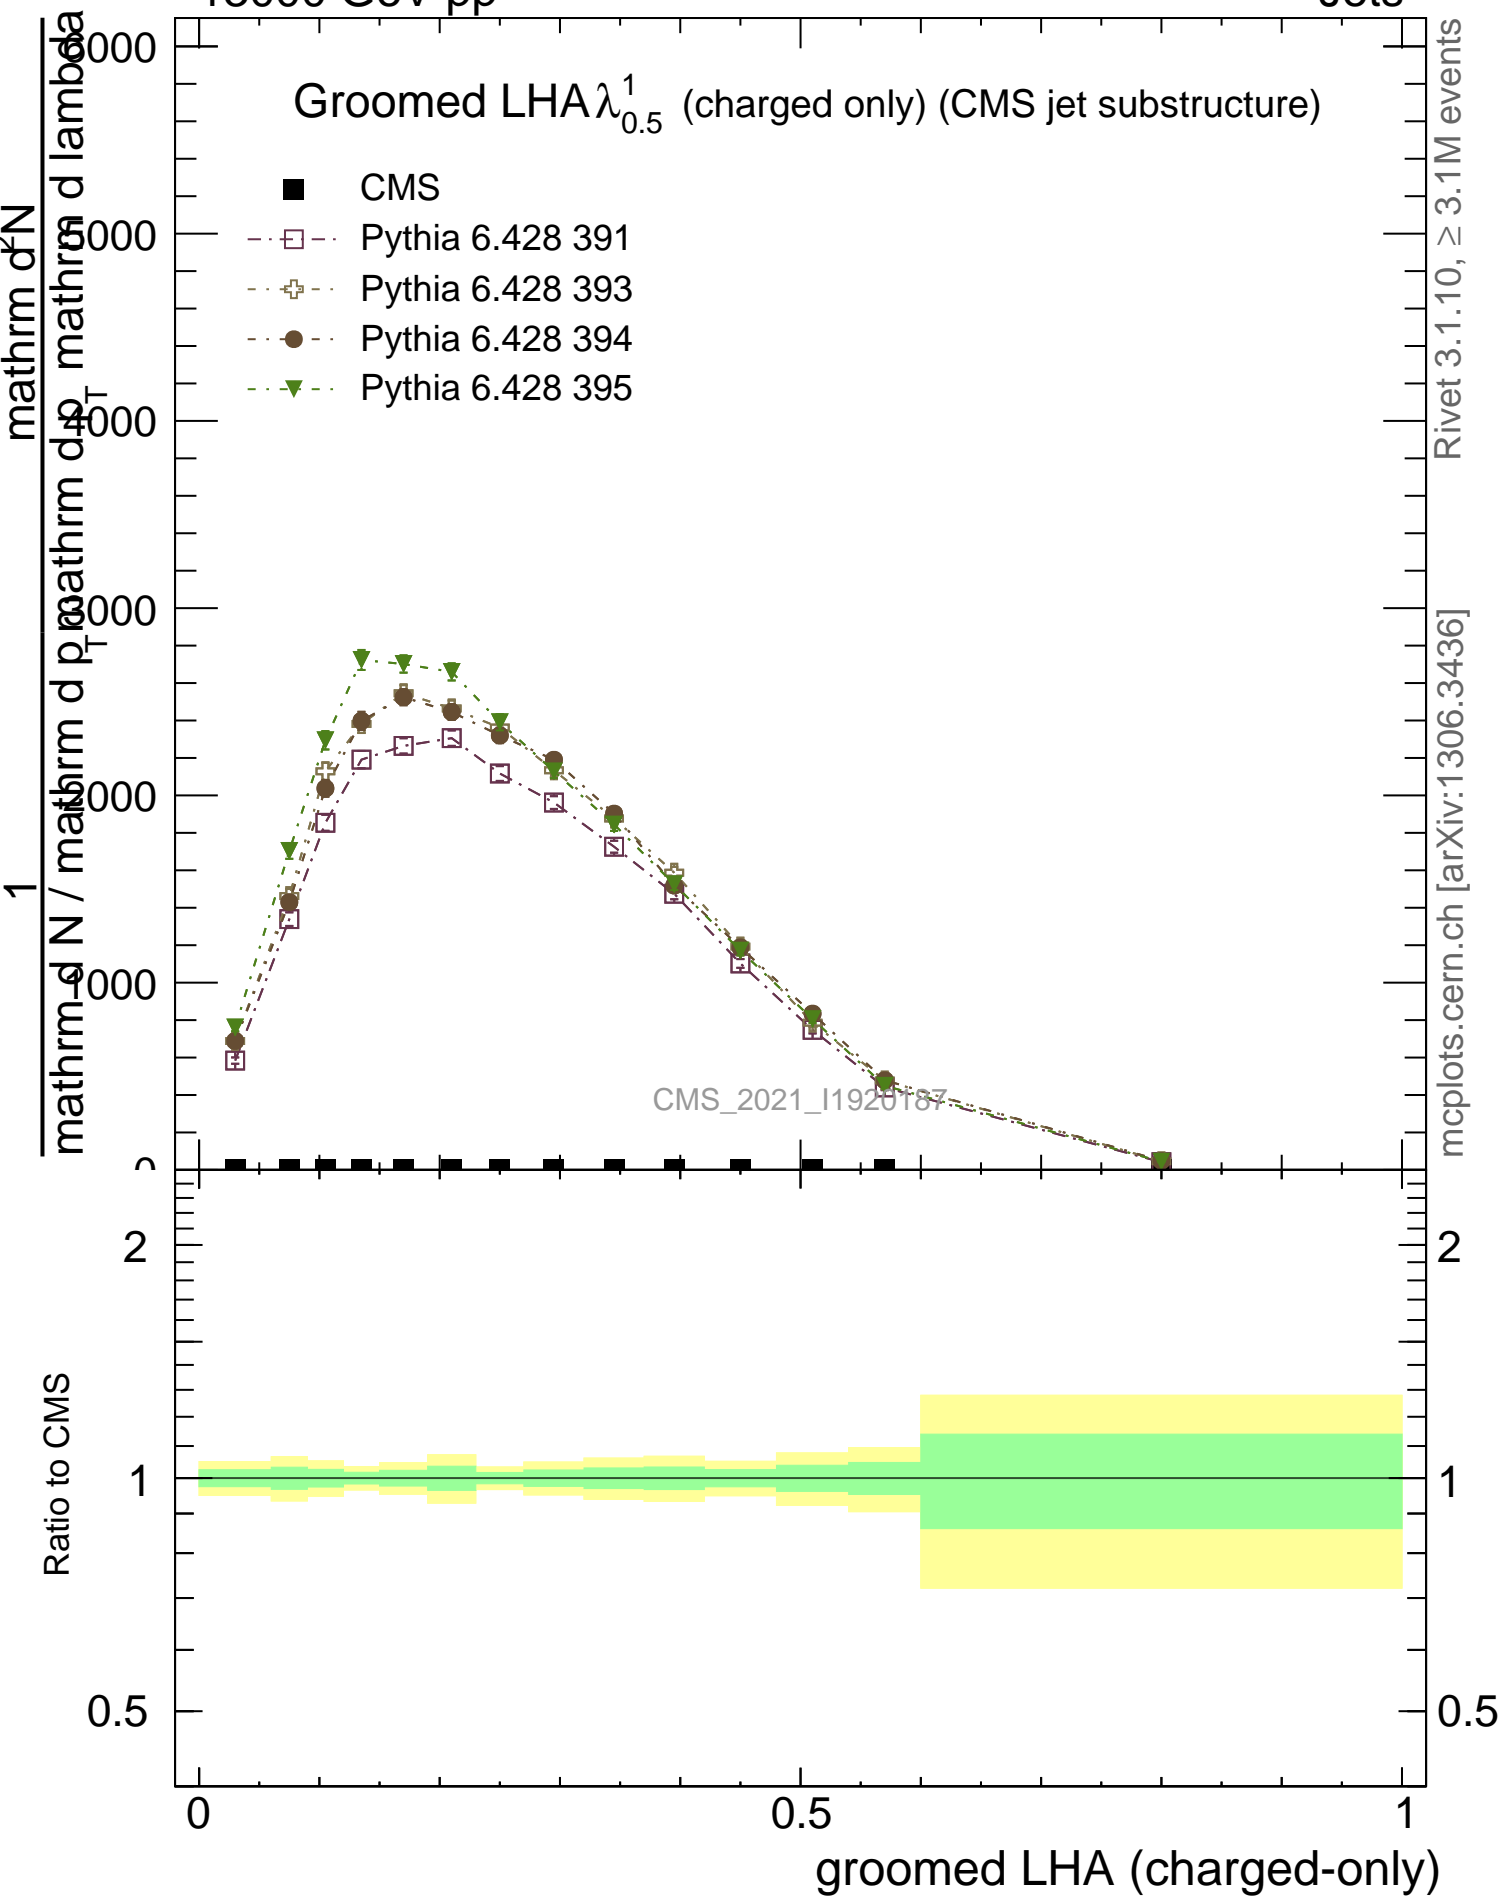

Groomed LHA $\lambda_{0.5}^1$ (charged only) (CMS jet substructure)

- CMS
- Pythia 6.428 391
- ⊕ Pythia 6.428 393
- Pythia 6.428 394
- ▼ Pythia 6.428 395

CMS_2021_I1920187

Rivet 3.1.10, $\geq 3.1M$ events
mcplots.cern.ch [arXiv:1306.3436]