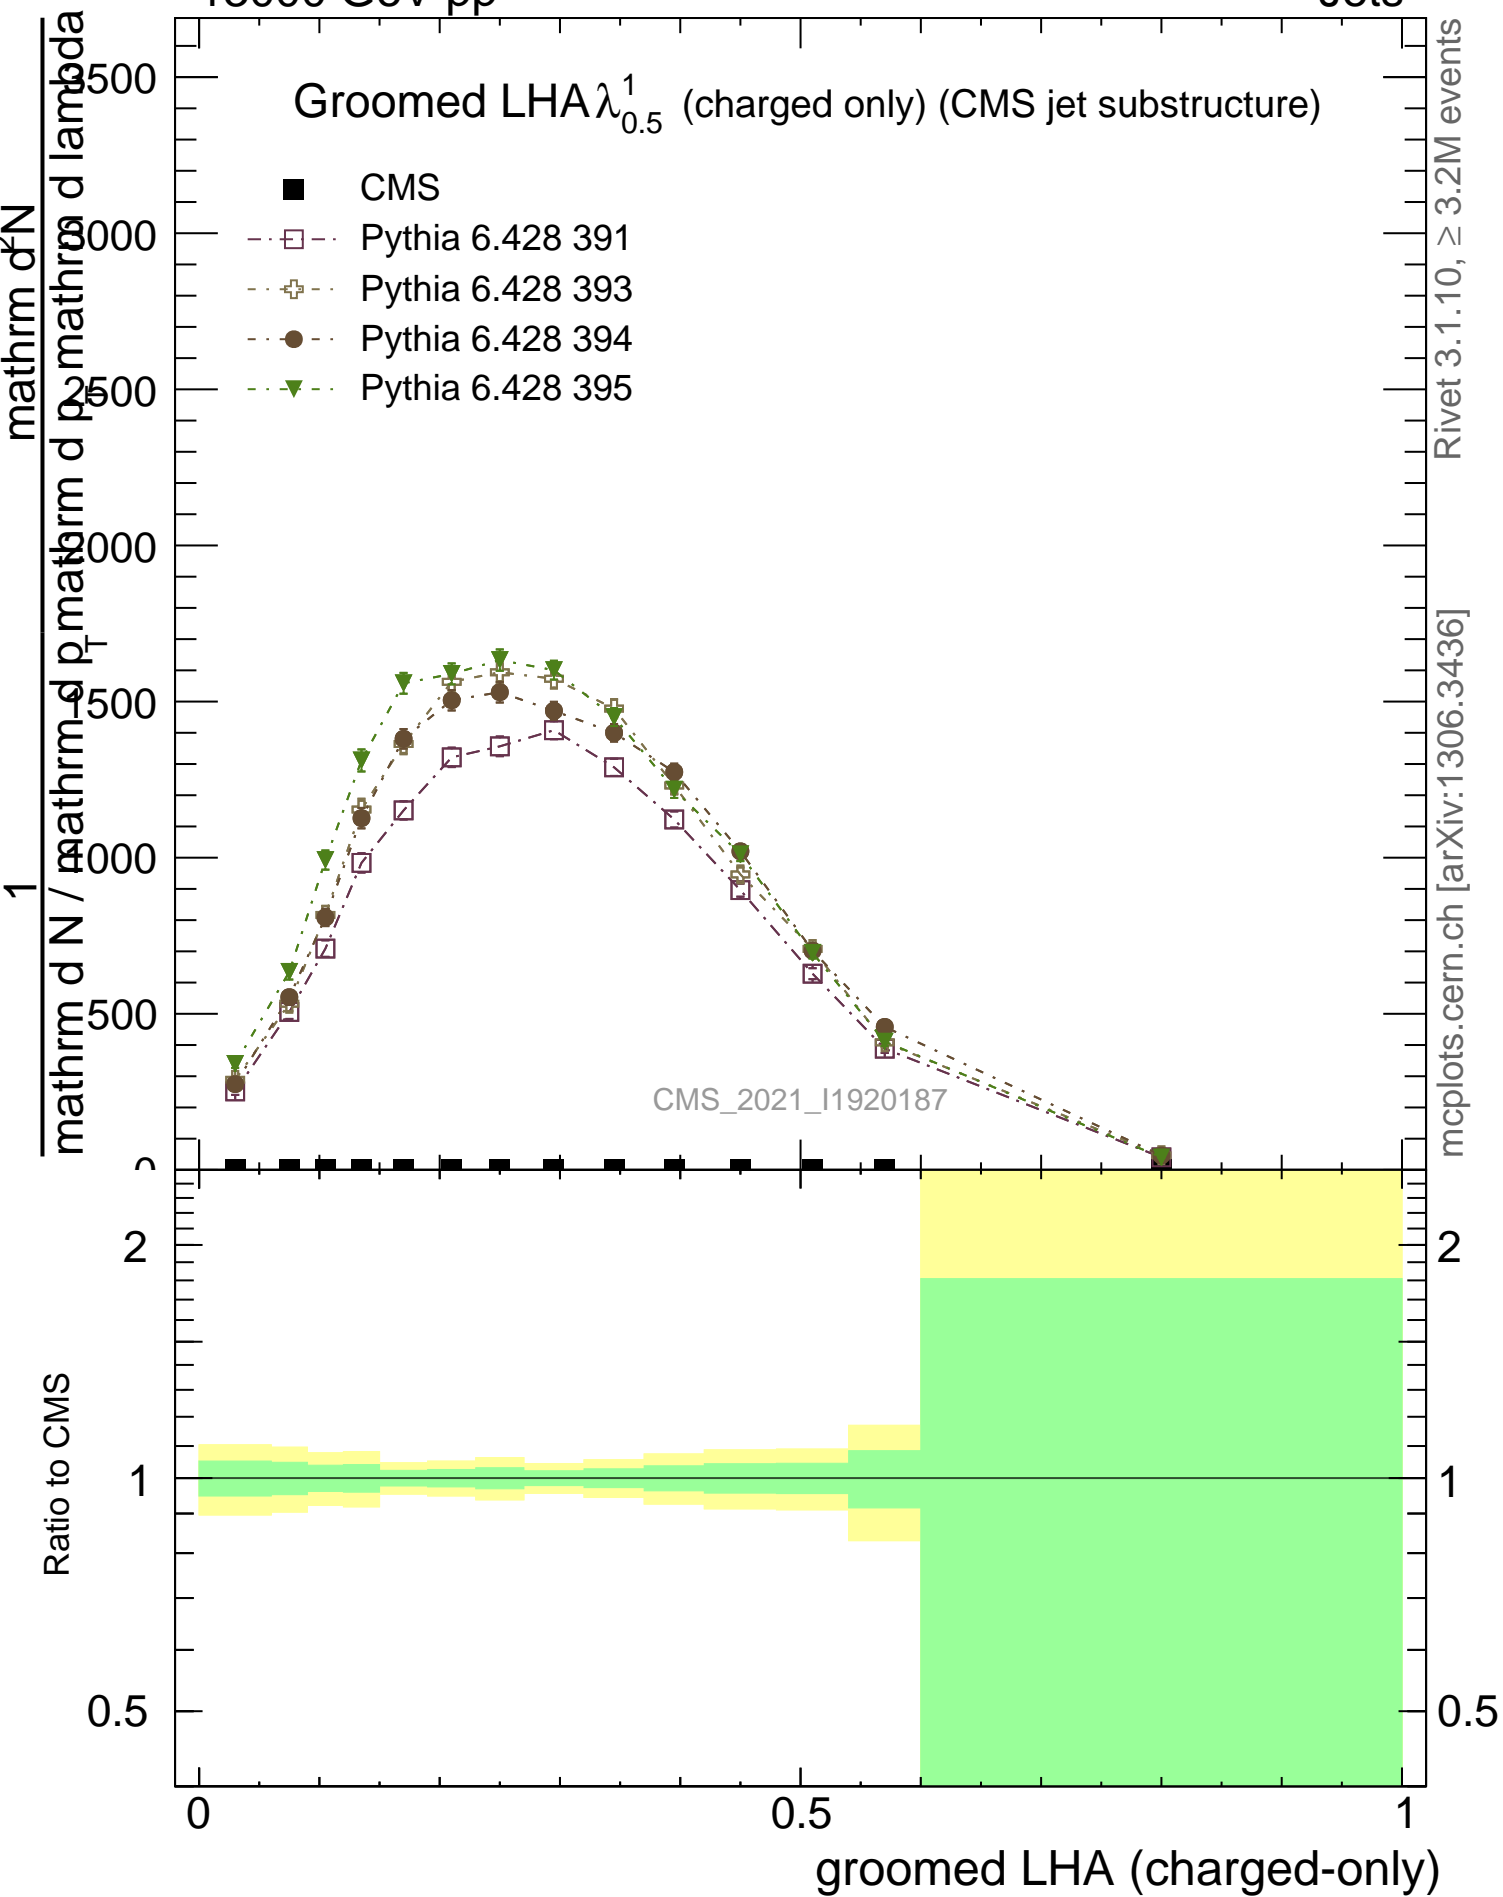

### Groomed LHA $\lambda_{0.5}^1$ (charged only) (CMS jet substructure)

- CMS
- Pythia 6.428 391
- + Pythia 6.428 393
- Pythia 6.428 394
- ▼ Pythia 6.428 395

CMS\_2021\_I1920187

mcplots.cern.ch [arXiv:1306.3436]

Rivet 3.1.10, >= 3.2M events