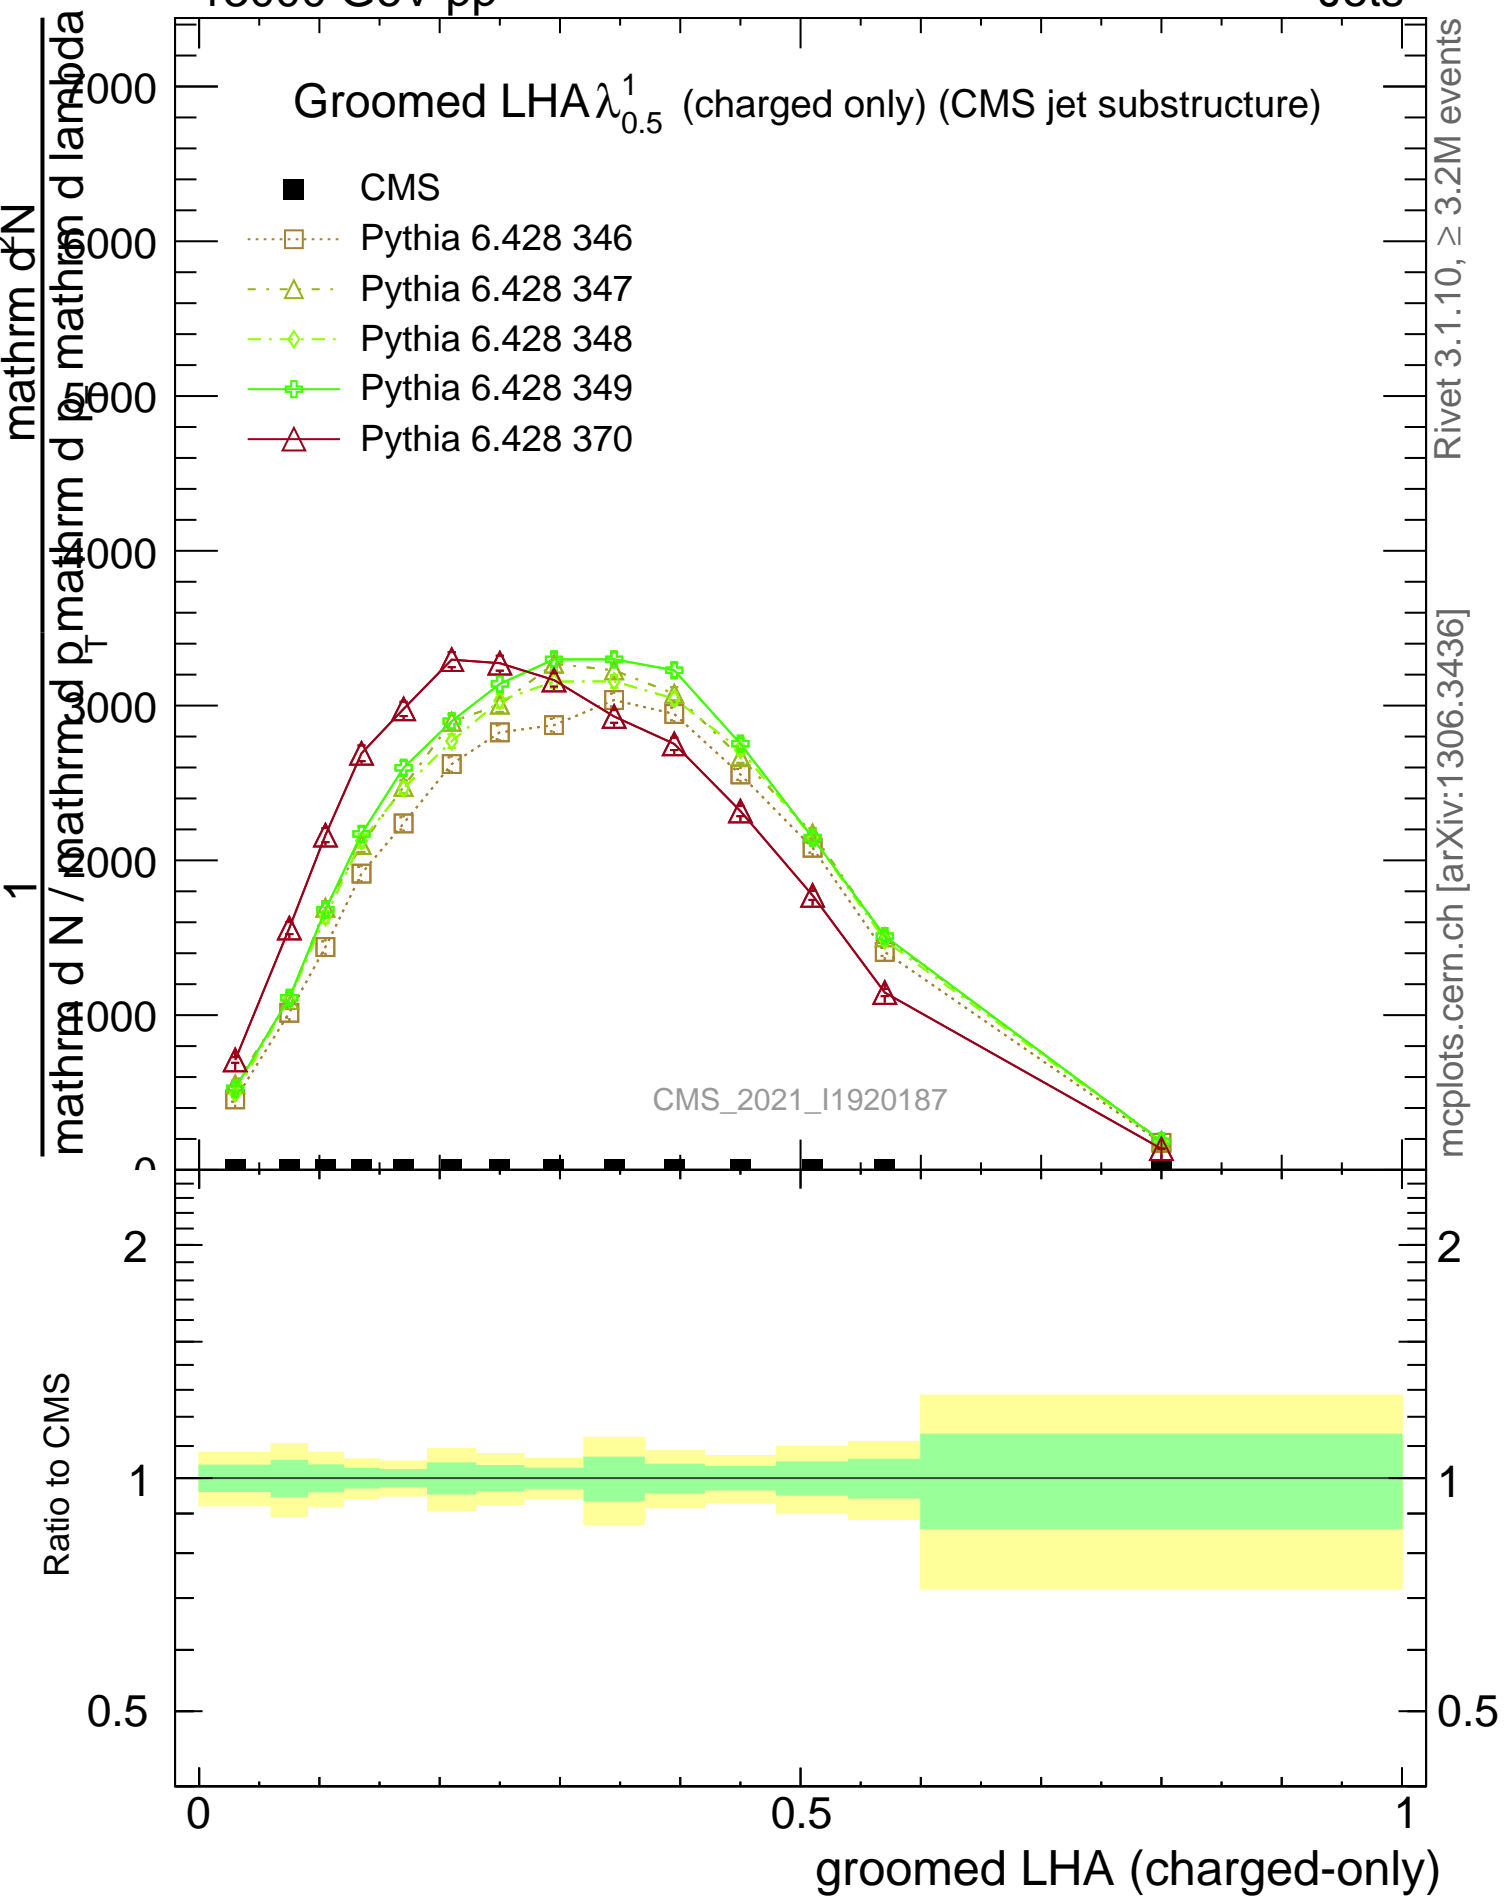

Groomed LHA $\lambda_{0.5}^1$ (charged only) (CMS jet substructure)

- CMS
- Pythia 6.428 346
- △ Pythia 6.428 347
- ◇ Pythia 6.428 348
- ⊕ Pythia 6.428 349
- △ Pythia 6.428 370

CMS_2021_I1920187

mcplots.cern.ch [arXiv:1306.3436]

Rivet 3.1.10, $\geq 3.2M$ events