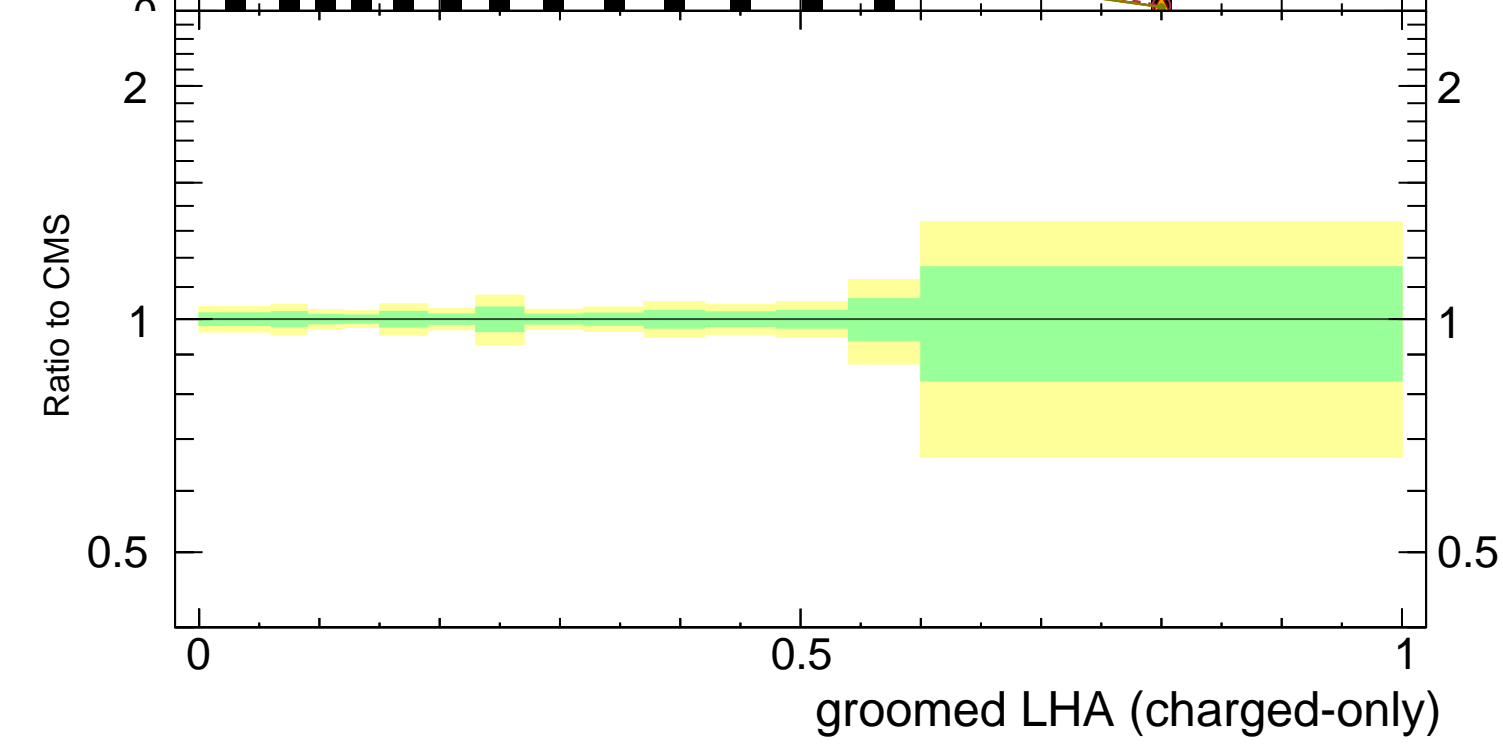

Groomed LHA $\lambda_{0.5}^1$ (charged only) (CMS jet substructure)

- CMS
- Pythia 6.428 345
- △- Pythia 6.428 370
- △- Pythia 6.428 ambt1
- Pythia 6.428 z2

CMS_2021_1920187

mcplots.cern.ch [arXiv:1306.3436]

Rivet 3.1.10, $\geq 3.2M$ events