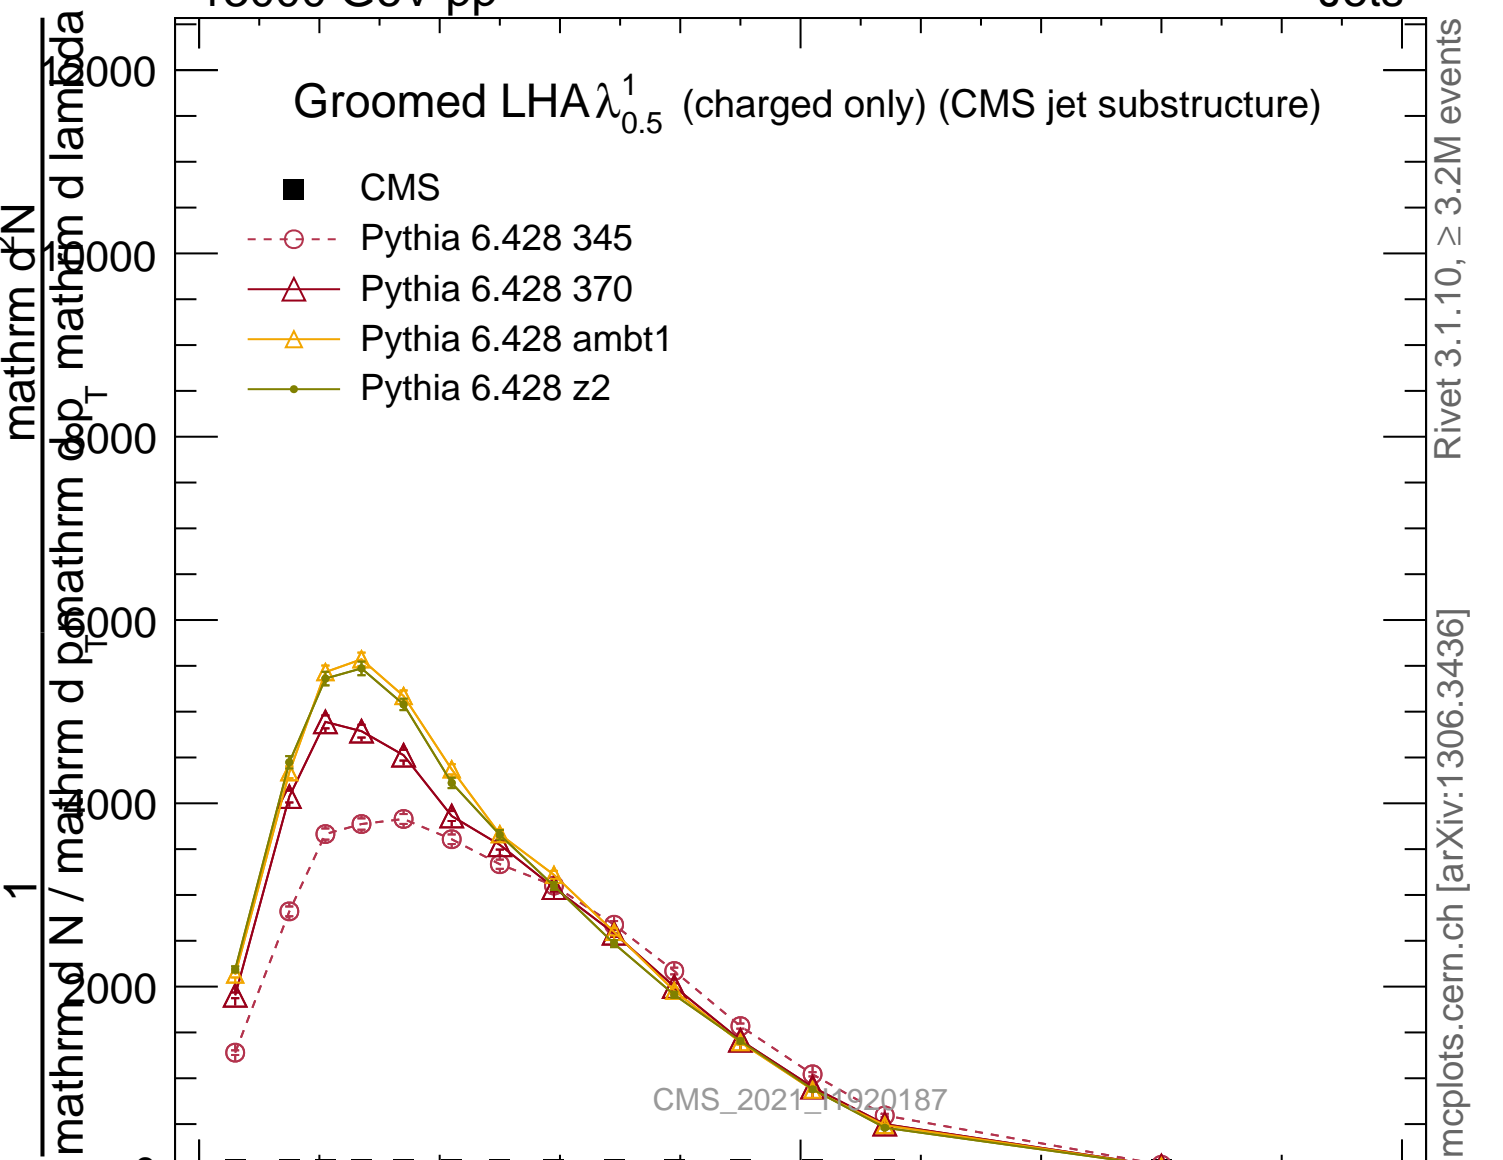

Groomed LHA $\lambda_{0.5}^1$ (charged only) (CMS jet substructure)

- CMS
- Pythia 6.428 345
- △- Pythia 6.428 370
- △- Pythia 6.428 ambt1
- Pythia 6.428 z2

CMS_2021_1920187

mcplots.cern.ch [arXiv:1306.3436]

Rivet 3.1.10, $\geq 3.2M$ events