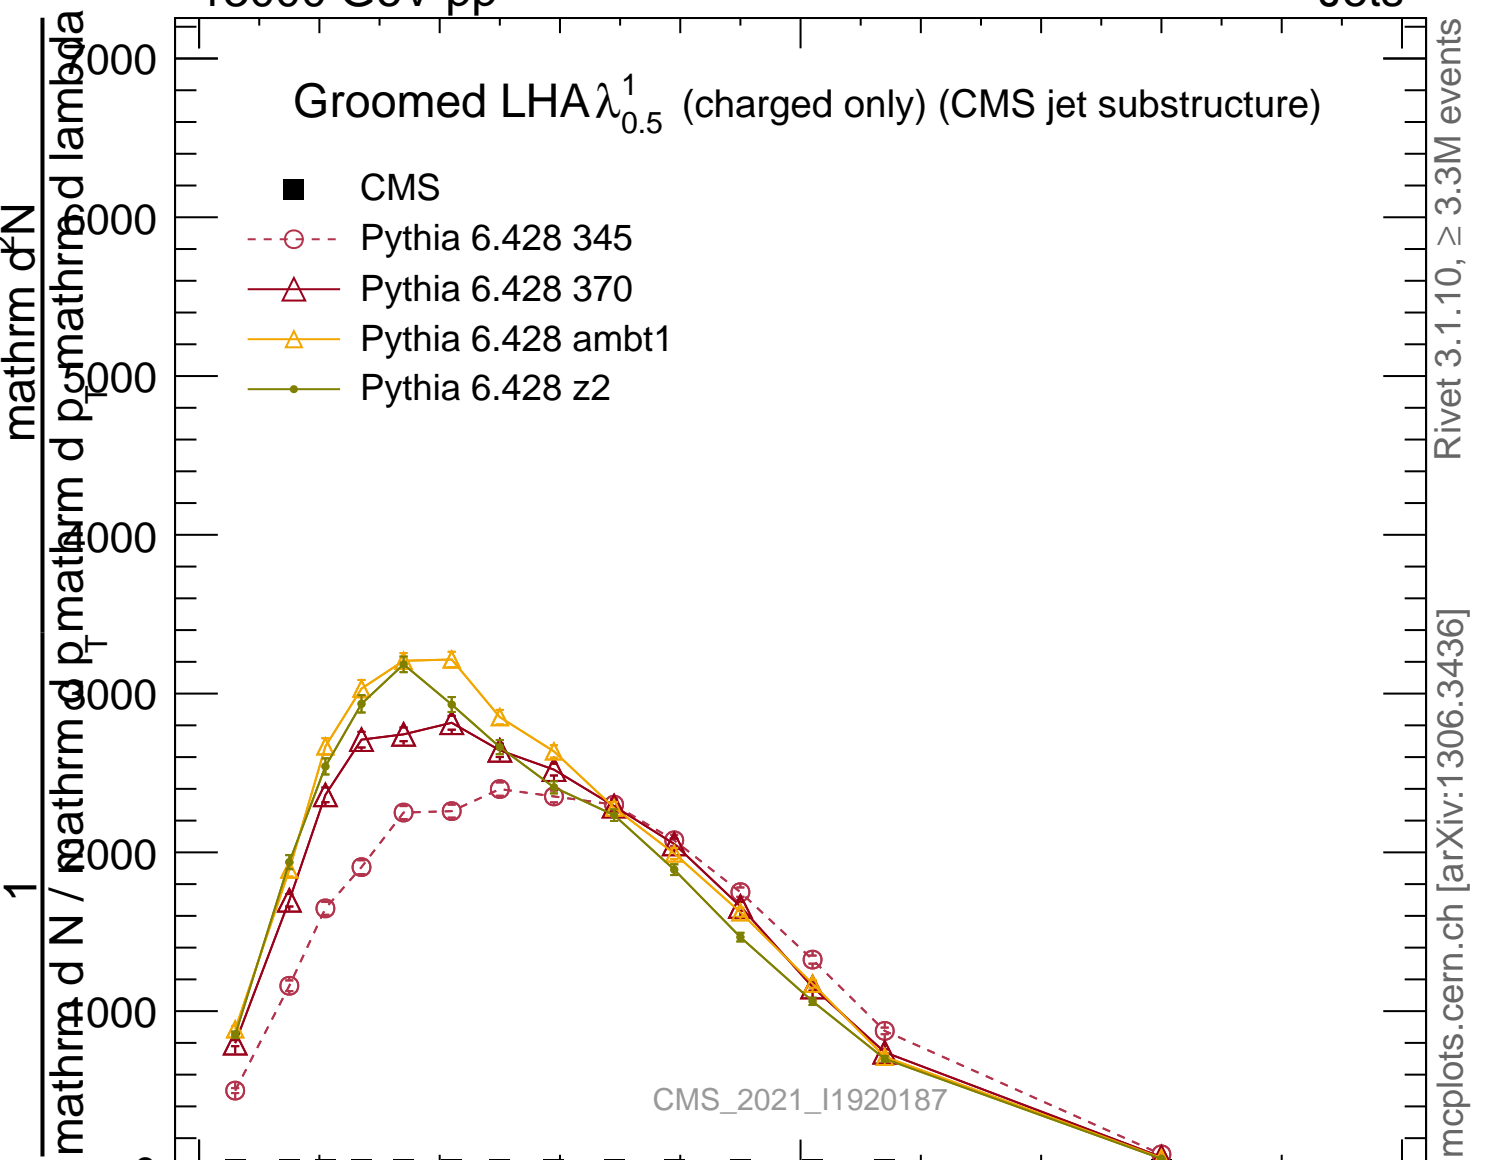

Groomed LHA  $\lambda_{0.5}^1$  (charged only) (CMS jet substructure)

- CMS
- Pythia 6.428 345
- △- Pythia 6.428 370
- △- Pythia 6.428 ambt1
- Pythia 6.428 z2

Rivet 3.1.10, ≥ 3.3M events  
mcplots.cern.ch [arXiv:1306.3436]