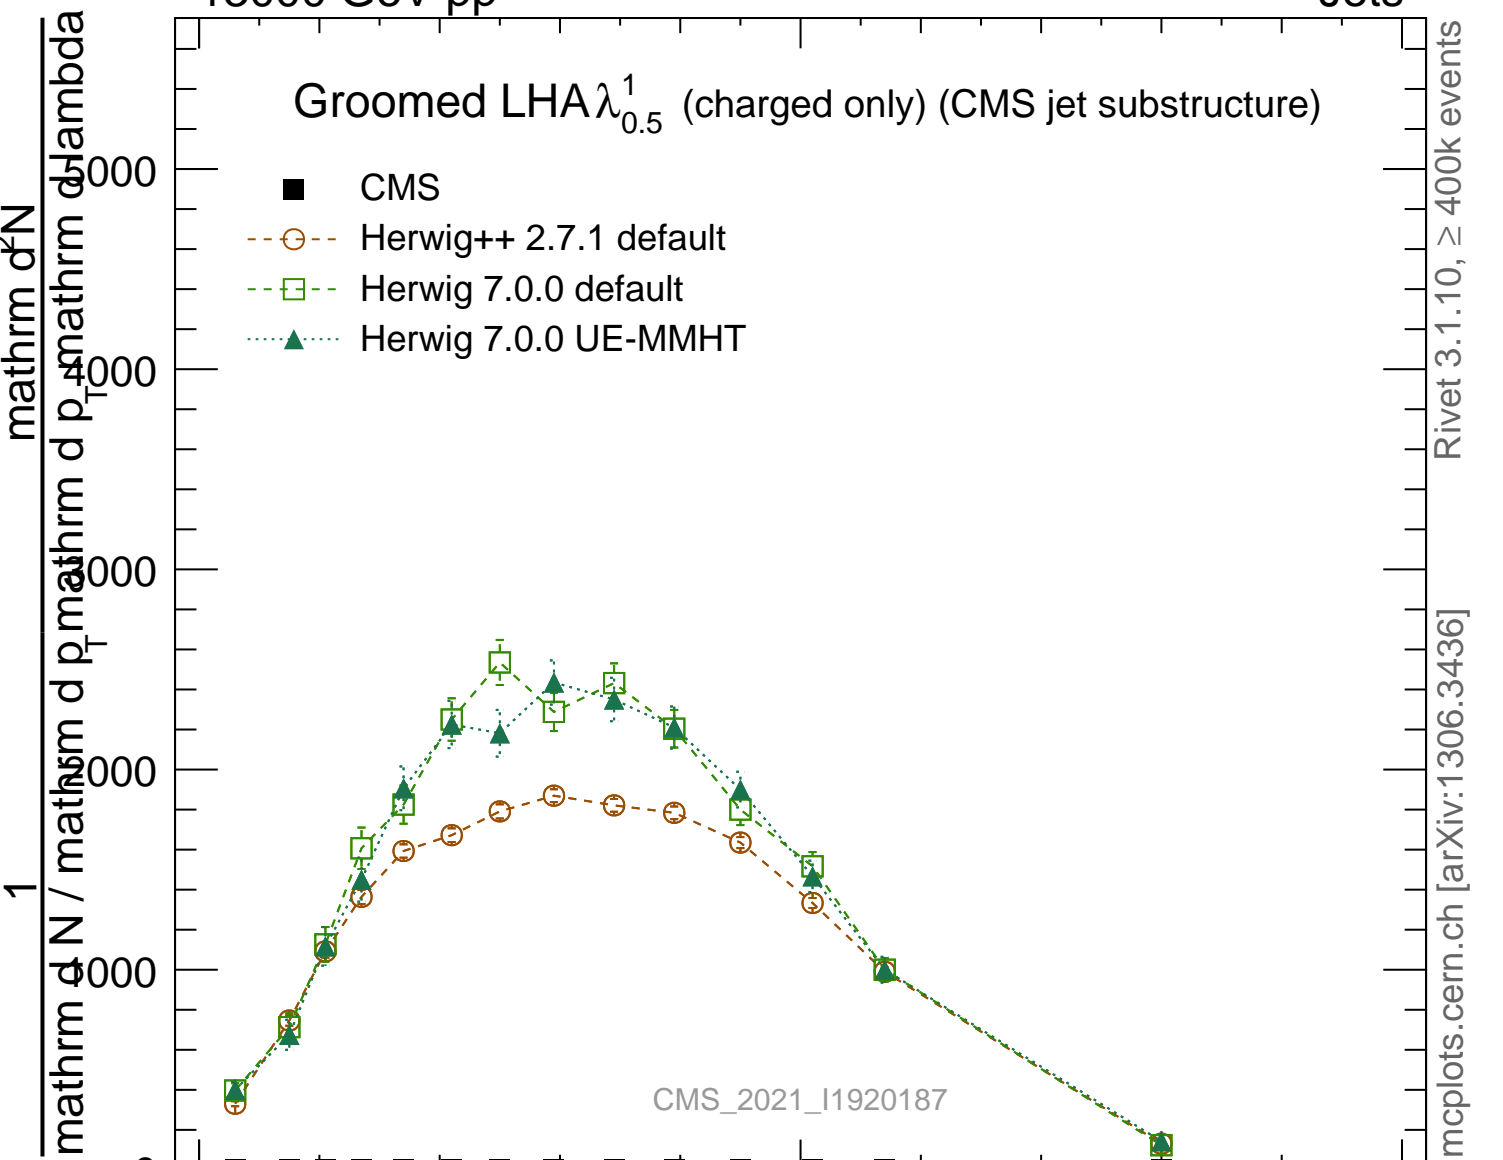

Groomed LHA  $\lambda_{0.5}^1$  (charged only) (CMS jet substructure)

- CMS
- Herwig++ 2.7.1 default
- Herwig 7.0.0 default
- ▲- Herwig 7.0.0 UE-MMHT

CMS\_2021\_I1920187

Rivet 3.1.10, ≥ 400k events

mcplots.cern.ch [arXiv:1306.3436]