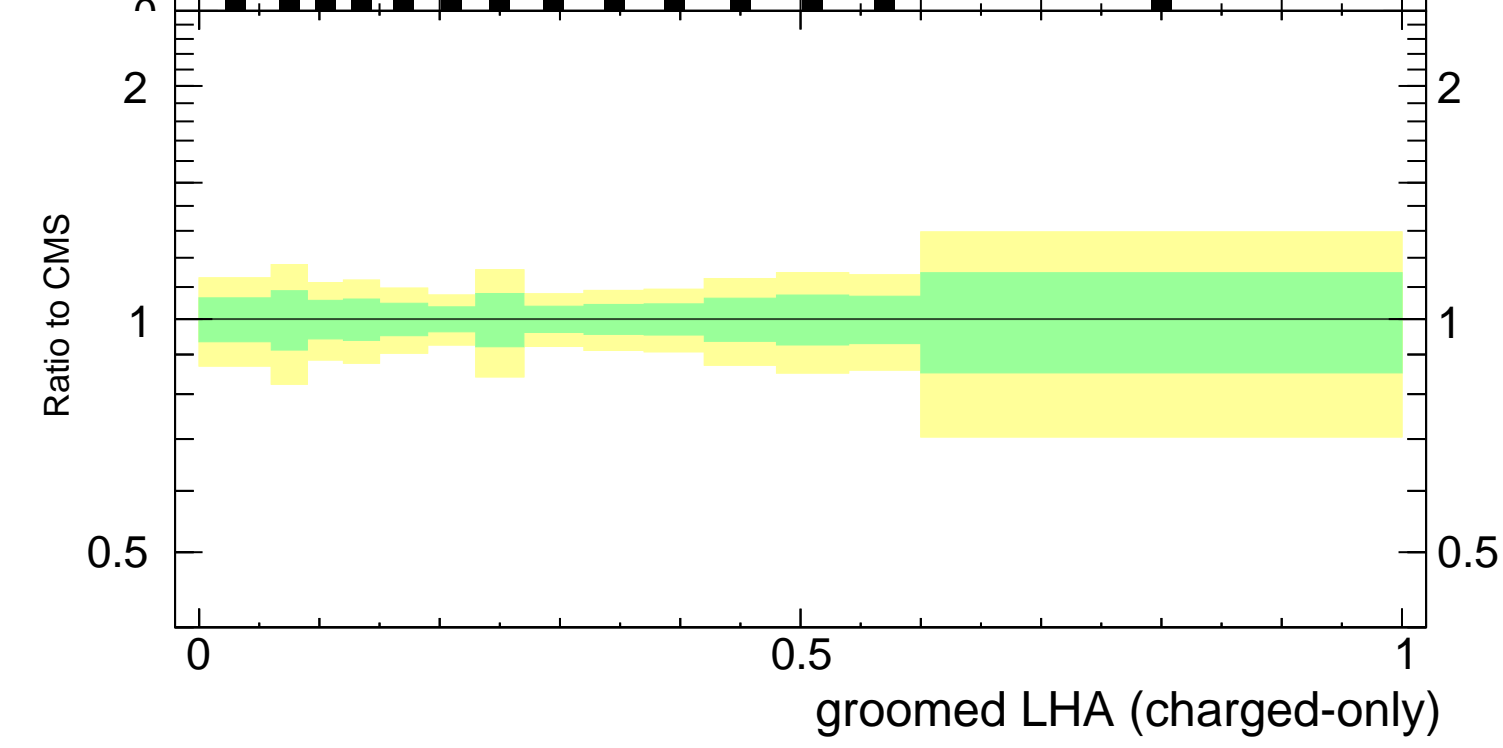

Groomed LHA  $\lambda_{0.5}^1$  (charged only) (CMS jet substructure)

- CMS
- Herwig++ 2.7.1 default
- Herwig 7.0.0 default
- ▲- Herwig 7.0.0 UE-MMHT

CMS\_2021\_I1920187

Rivet 3.1.10, ≥ 400k events

mcplots.cern.ch [arXiv:1306.3436]