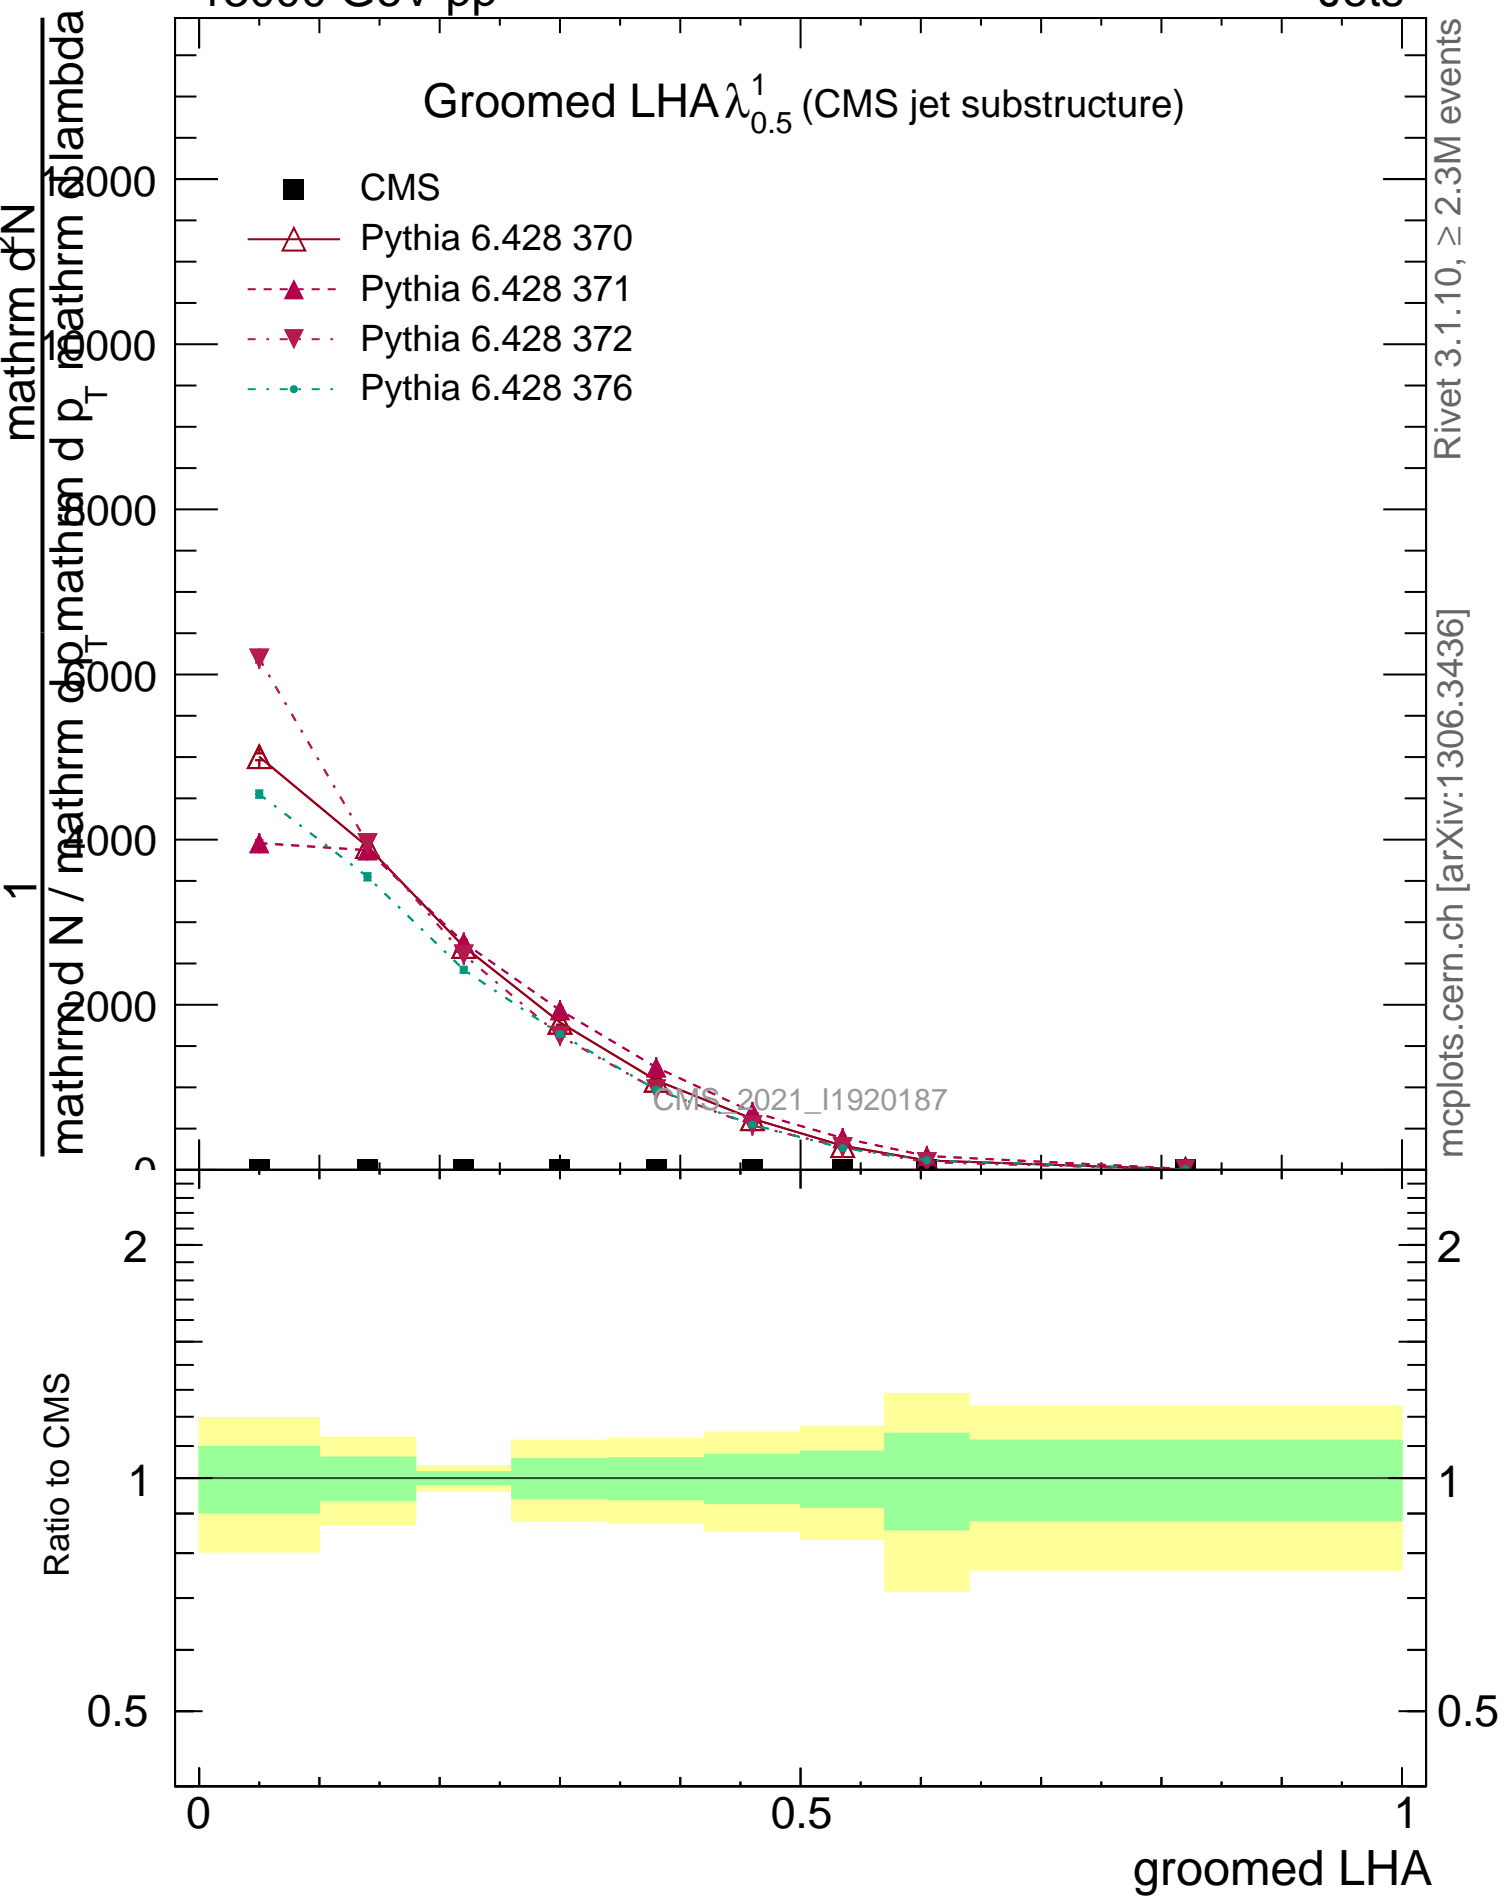

Groomed $LHA\lambda_{0.5}^1$ (CMS jet substructure)

Rivet 3.1.10, ≥ 2.3M events
mcplots.cern.ch [arXiv:1306.3436]