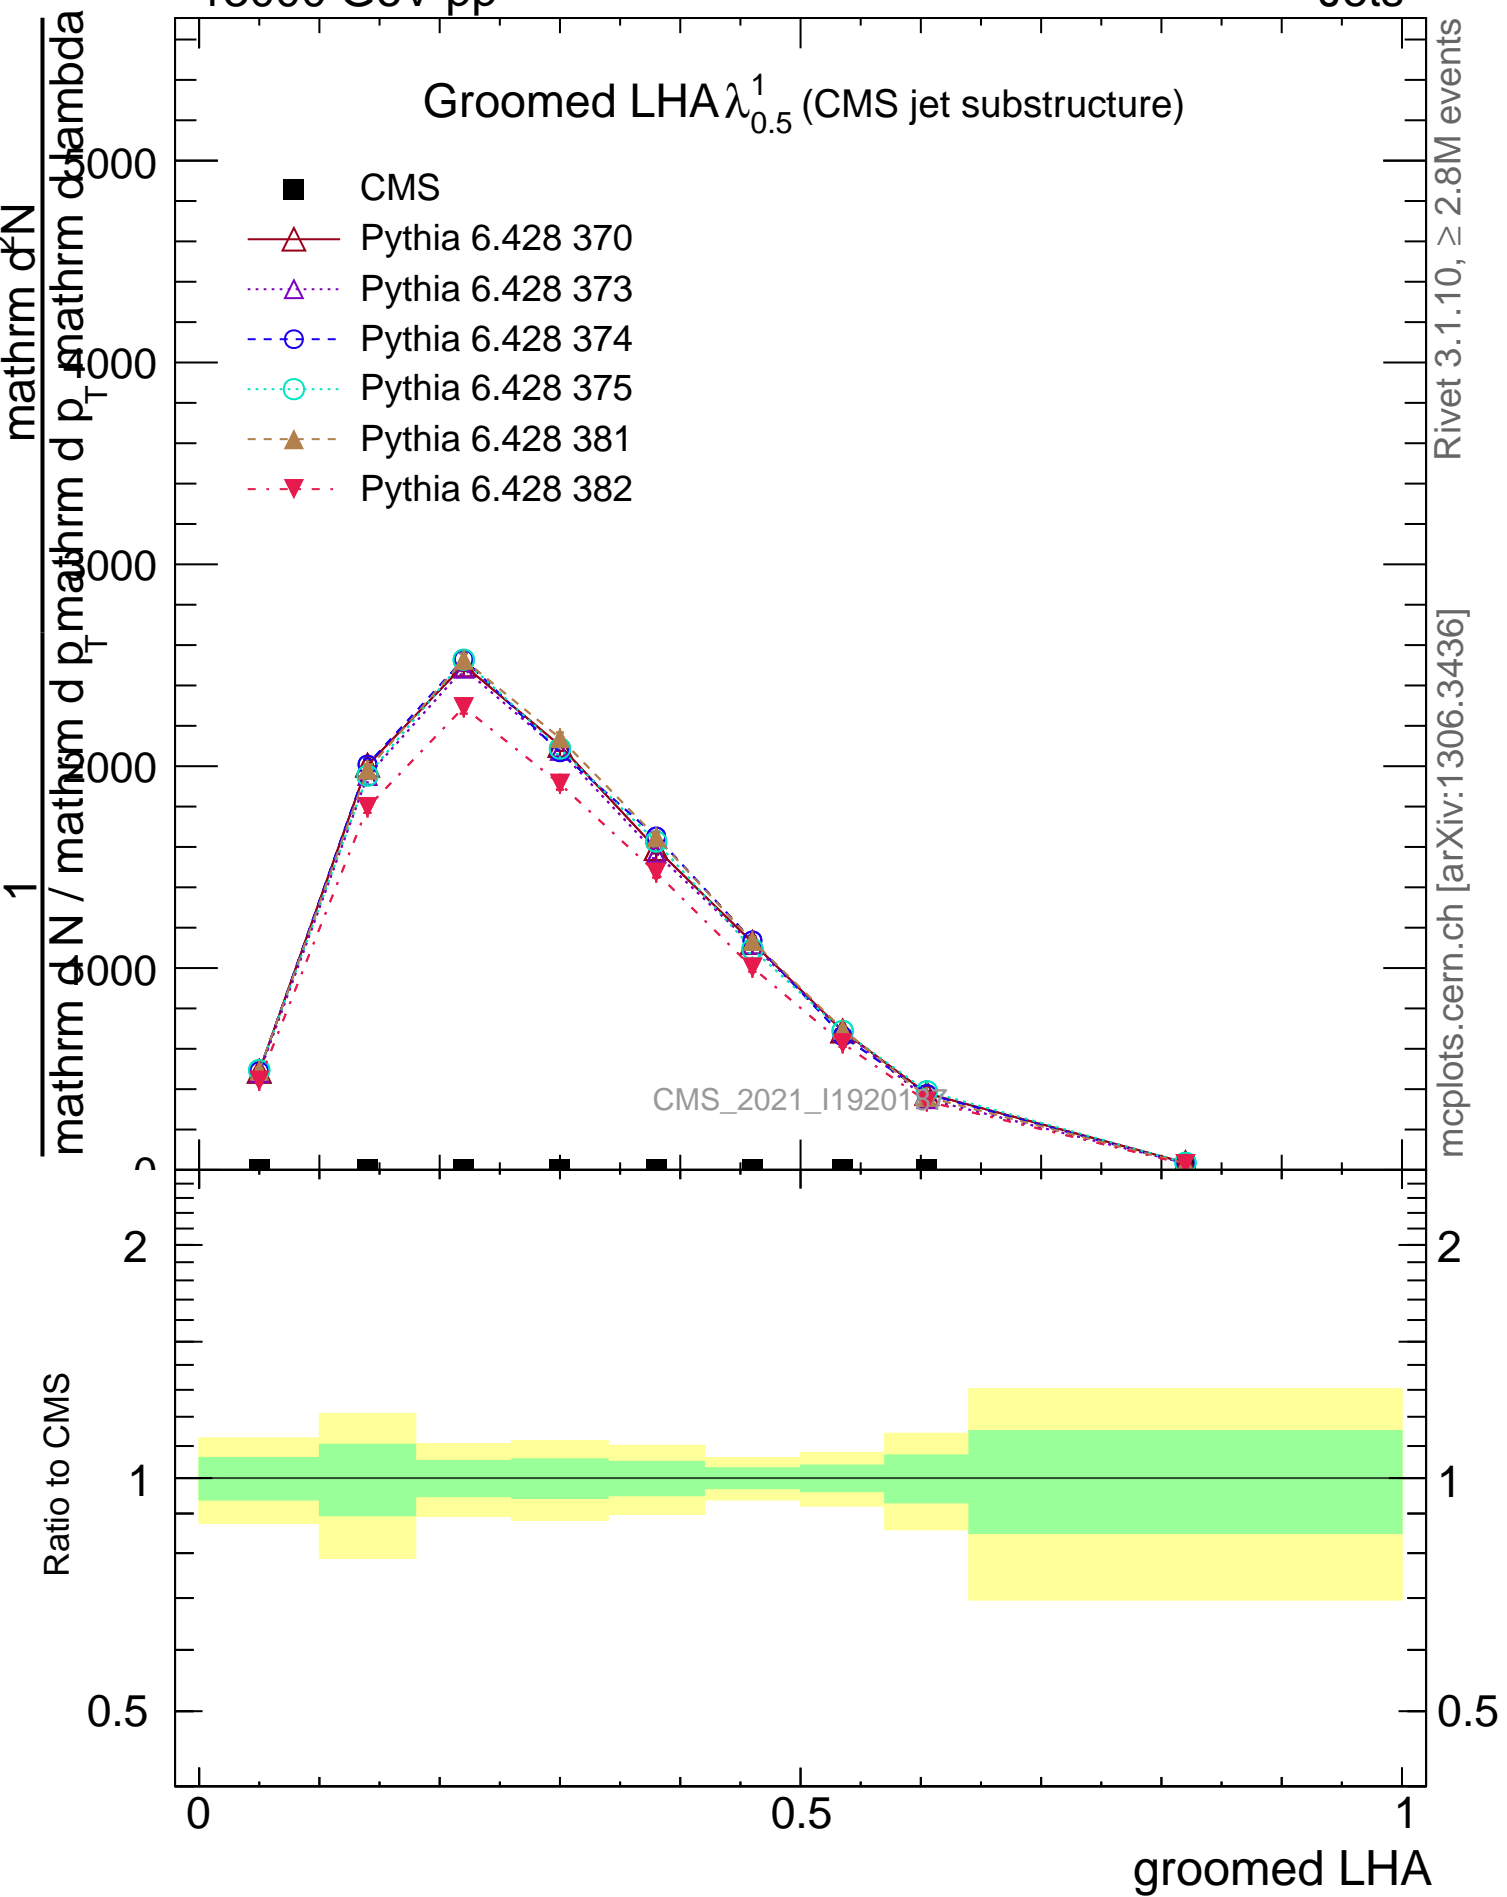

Groomed LHA $\lambda_{0.5}^1$ (CMS jet substructure)

CMS_2021_I19201

mcplots.cern.ch [arXiv:1306.3436]

Rivet 3.1.10, ≥ 2.8M events