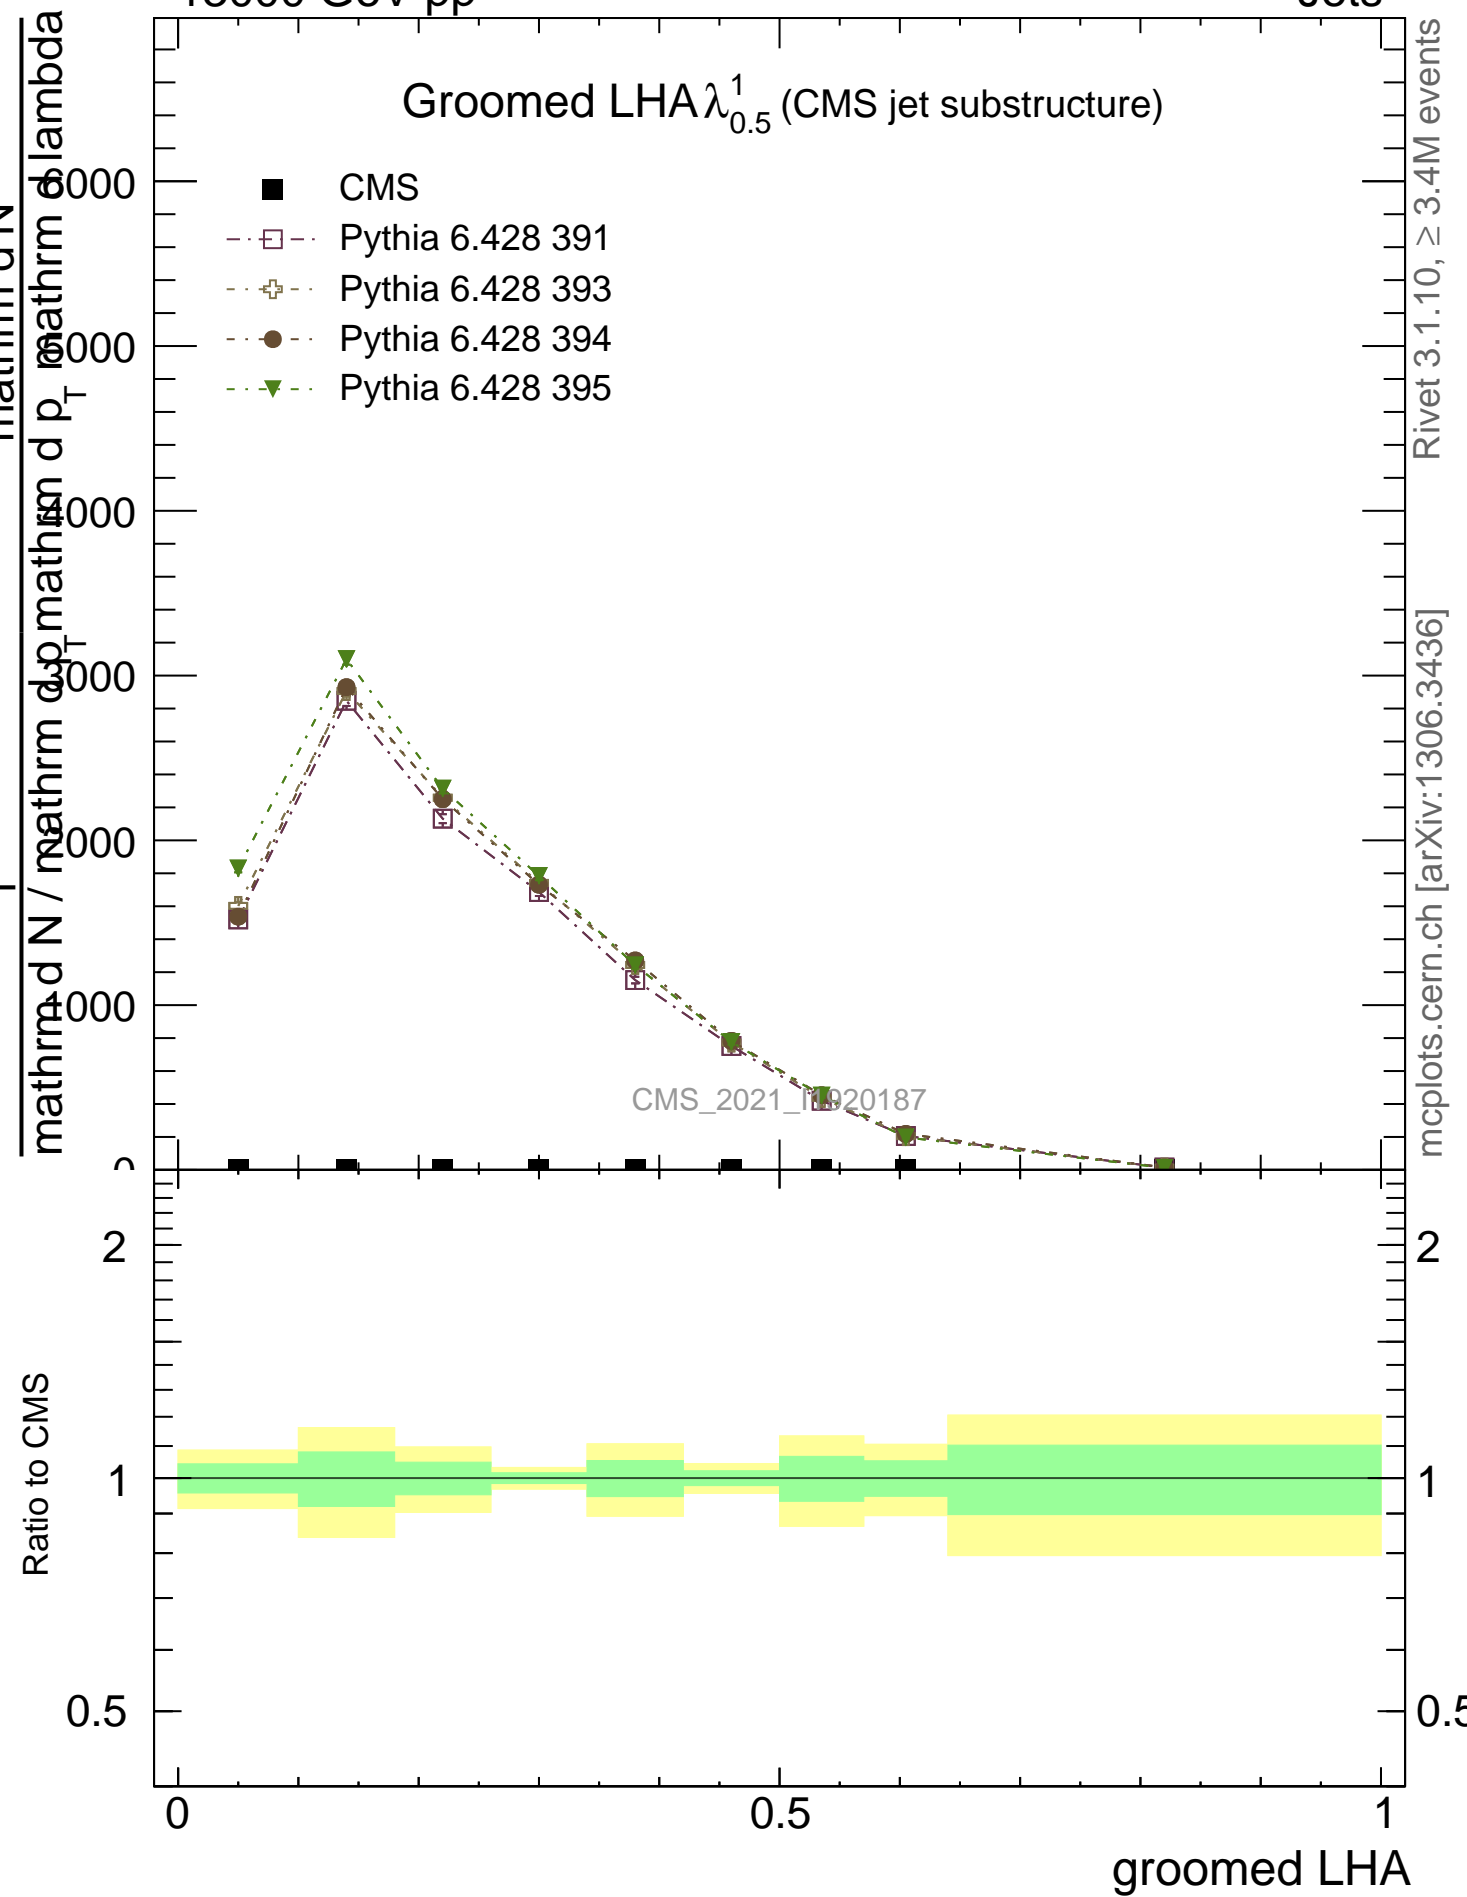

Groomed LHA $\lambda_{0.5}^1$ (CMS jet substructure)

Rivet 3.1.10, ≥ 3.4M events
 mcplots.cern.ch [arXiv:1306.3436]