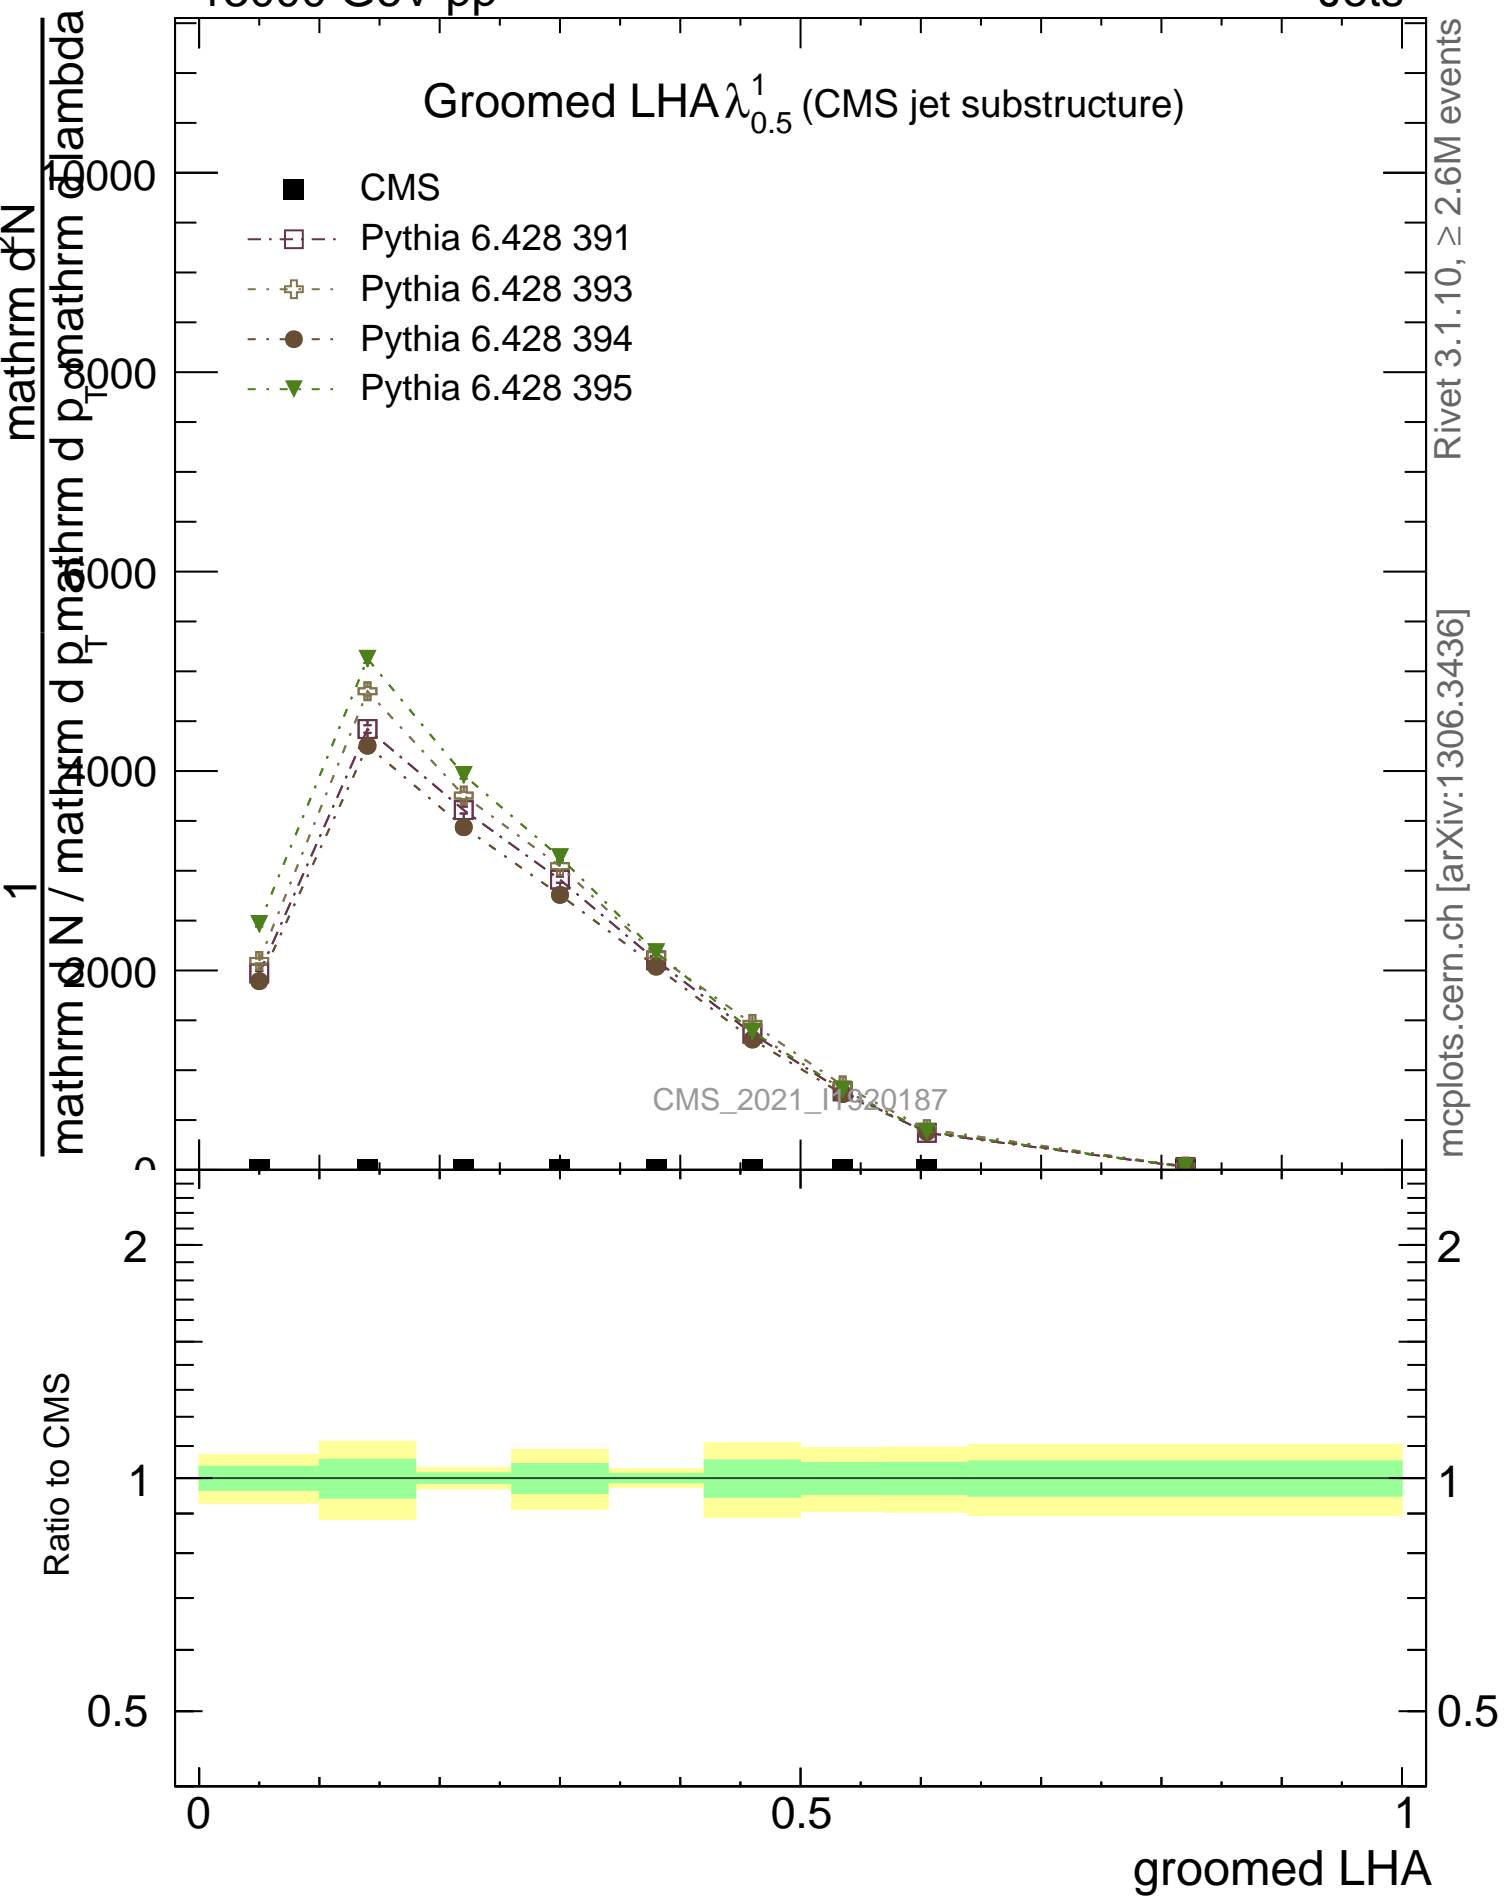

Groomed $LHA\lambda_{0.5}^1$ (CMS jet substructure)

Rivet 3.1.10, ≥ 2.6M events

mcplots.cern.ch [arXiv:1306.3436]

2

1

0.5