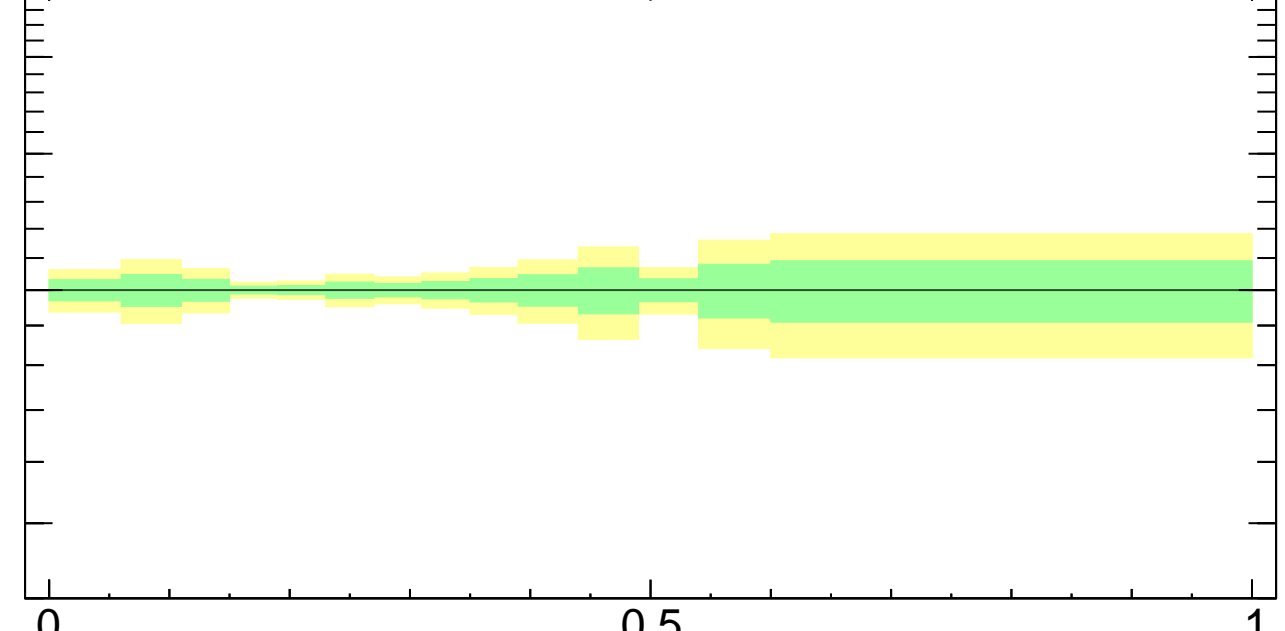

LHA $\lambda_{0.5}^1$ (charged only) (CMS jet substructure)

- CMS
- ▲ Pythia 8.201 default
- ▲ Pythia 8.201 default-CD

Ratio to CMS

0.5

Rivet 3.1.10, ≥ 300k events
mcplots.cern.ch [arXiv:1306.3436]