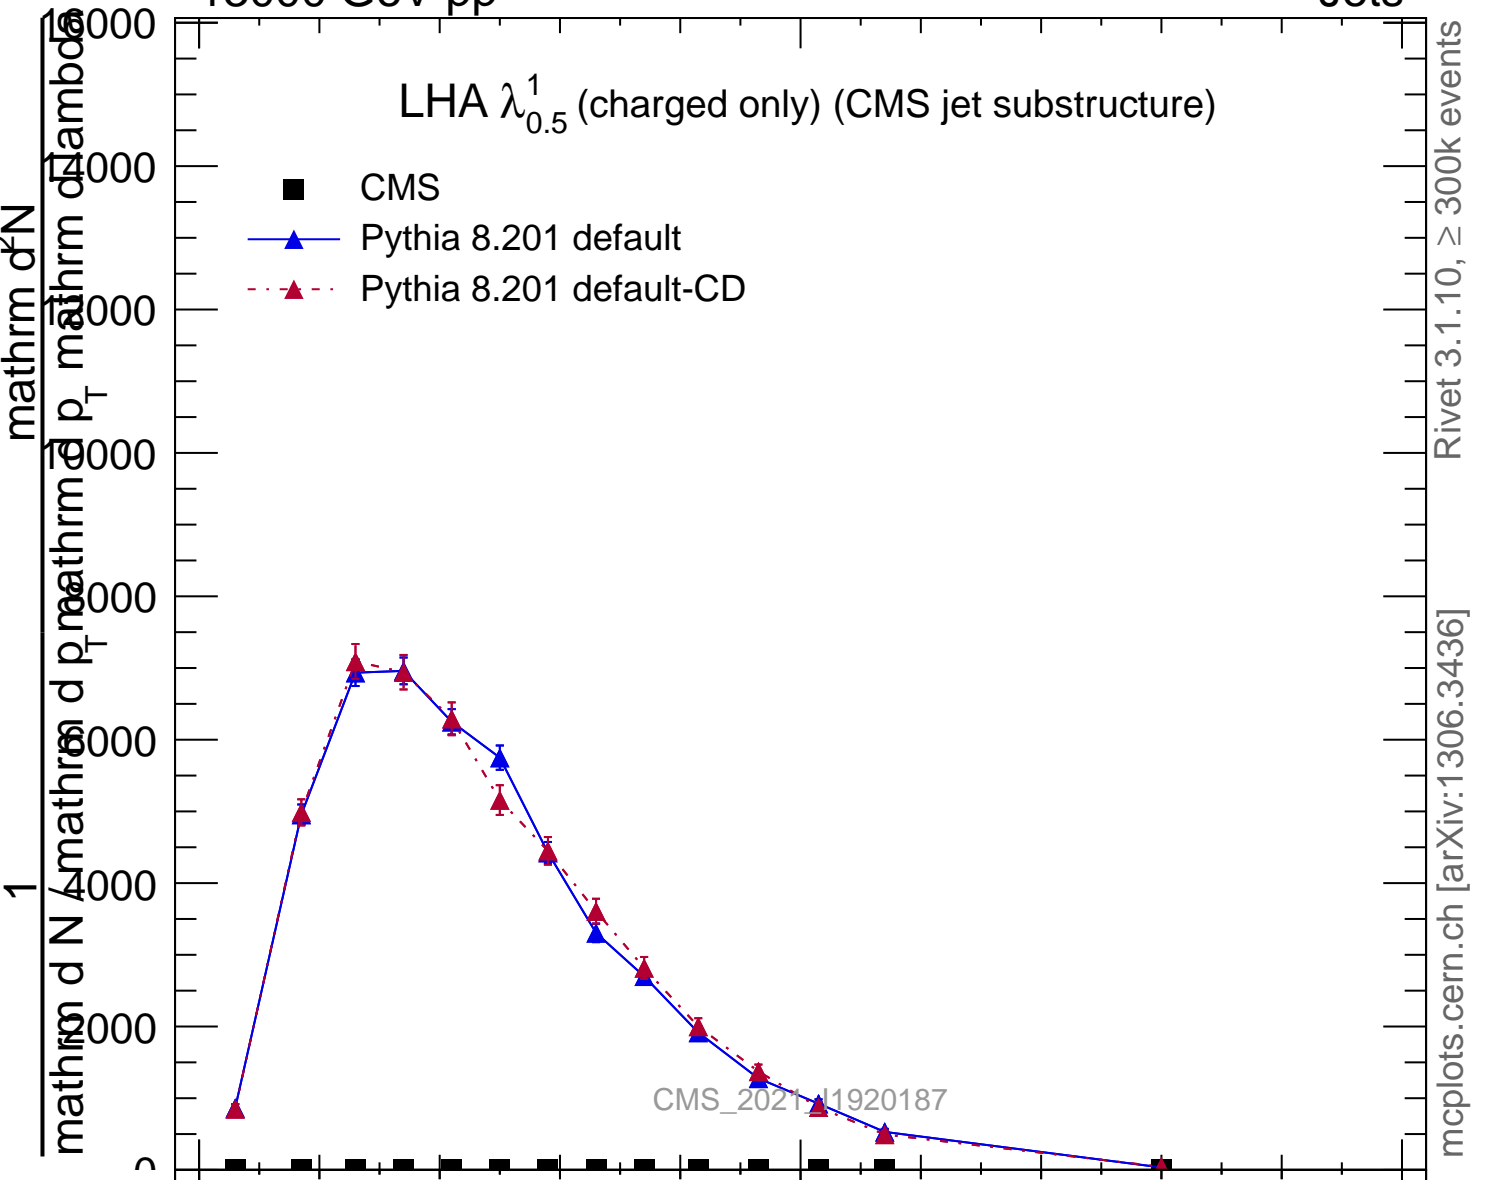

LHA $\lambda_{0.5}^1$ (charged only) (CMS jet substructure)

- CMS
- ▲ Pythia 8.201 default
- ▲ Pythia 8.201 default-CD

Ratio to CMS

0.5

Rivet 3.1.10, ≥ 300k events
mcplots.cern.ch [arXiv:1306.3436]