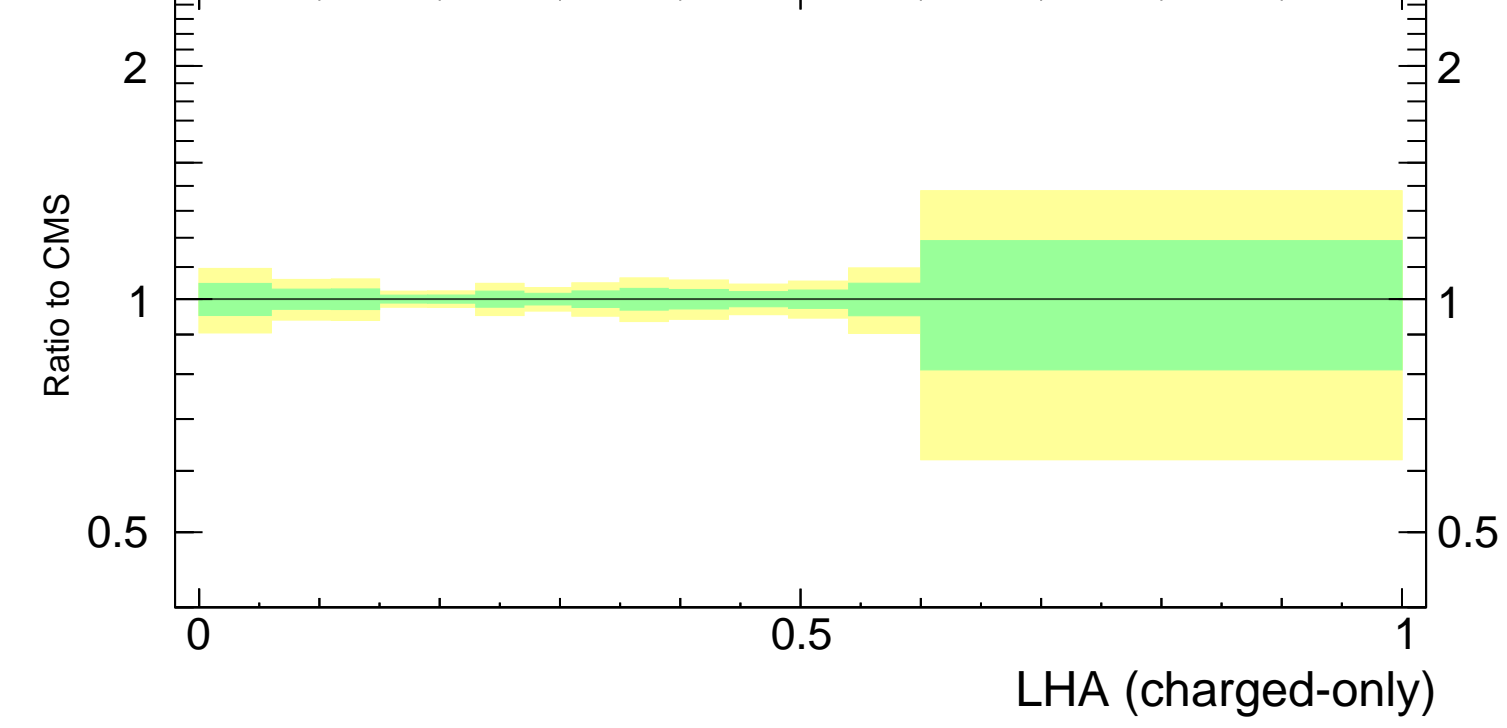

LHA $\lambda_{0.5}^1$ (charged only) (CMS jet substructure)

- CMS
- ▲ Pythia 8.308 default

mcplots.cern.ch [arXiv:1306.3436]

Rivet 3.1.10, 3.2M events