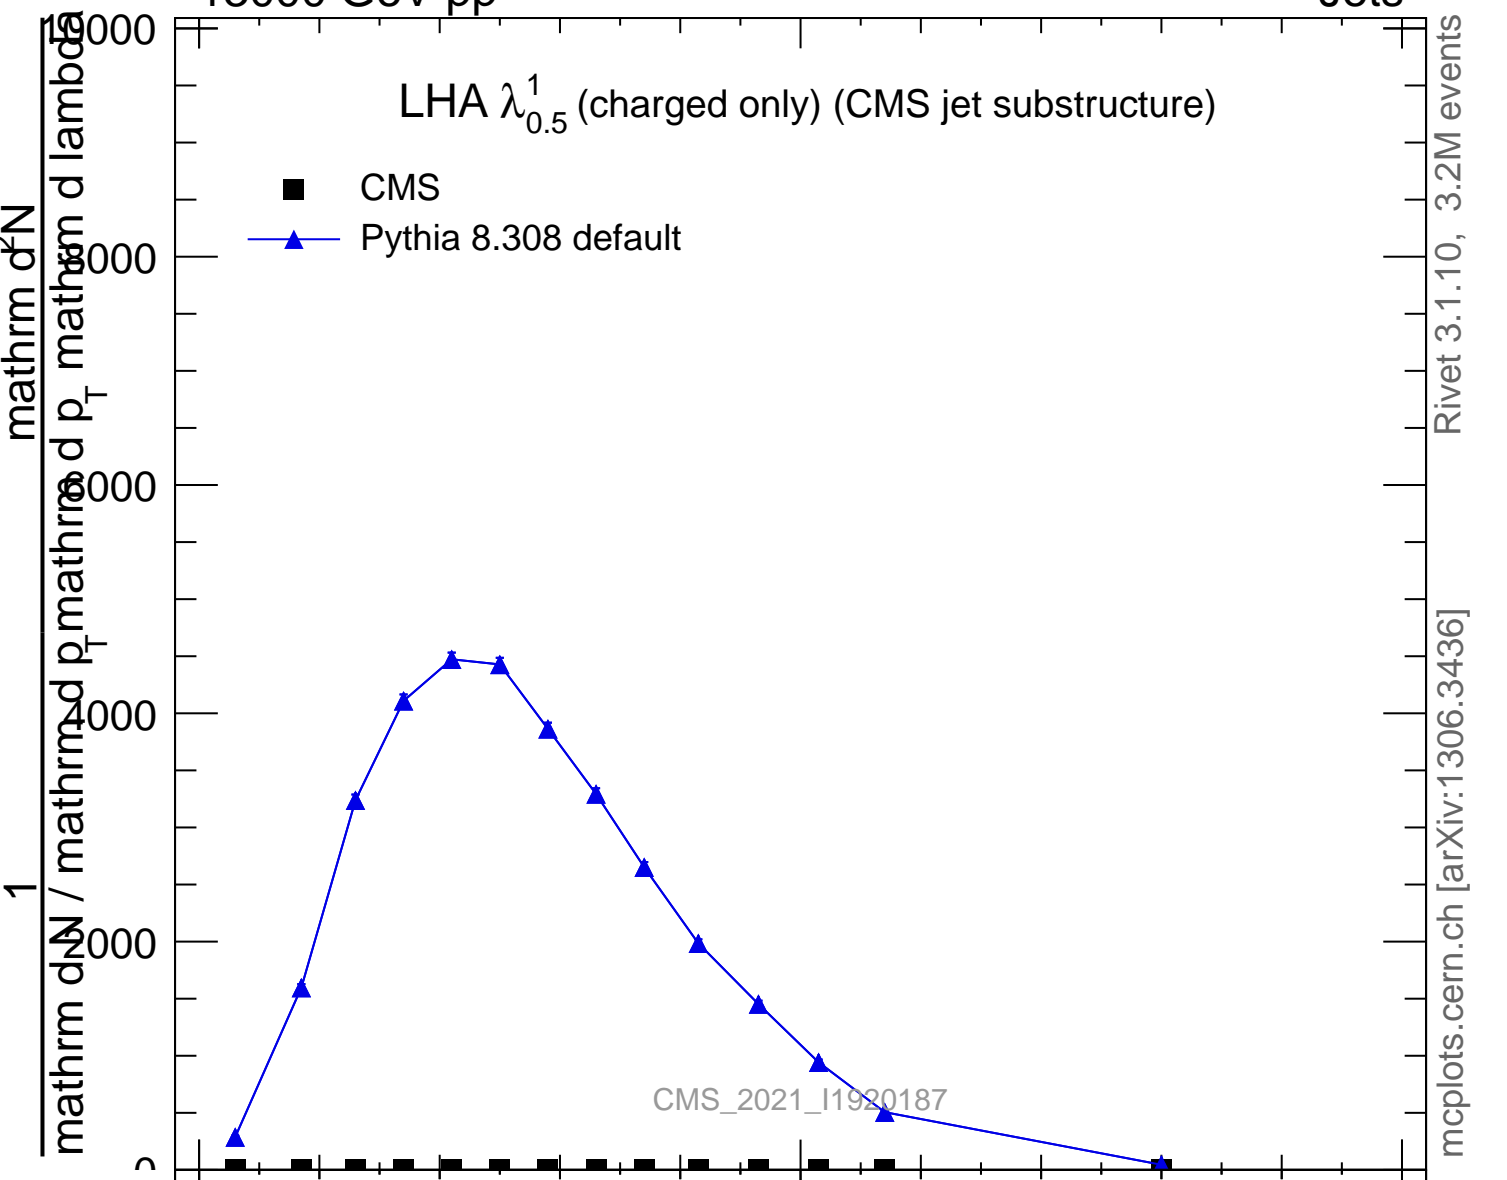

LHA $\lambda_{0.5}^1$ (charged only) (CMS jet substructure)

- CMS
- ▲ Pythia 8.308 default

mcplots.cern.ch [arXiv:1306.3436]

Rivet 3.1.10, 3.2M events