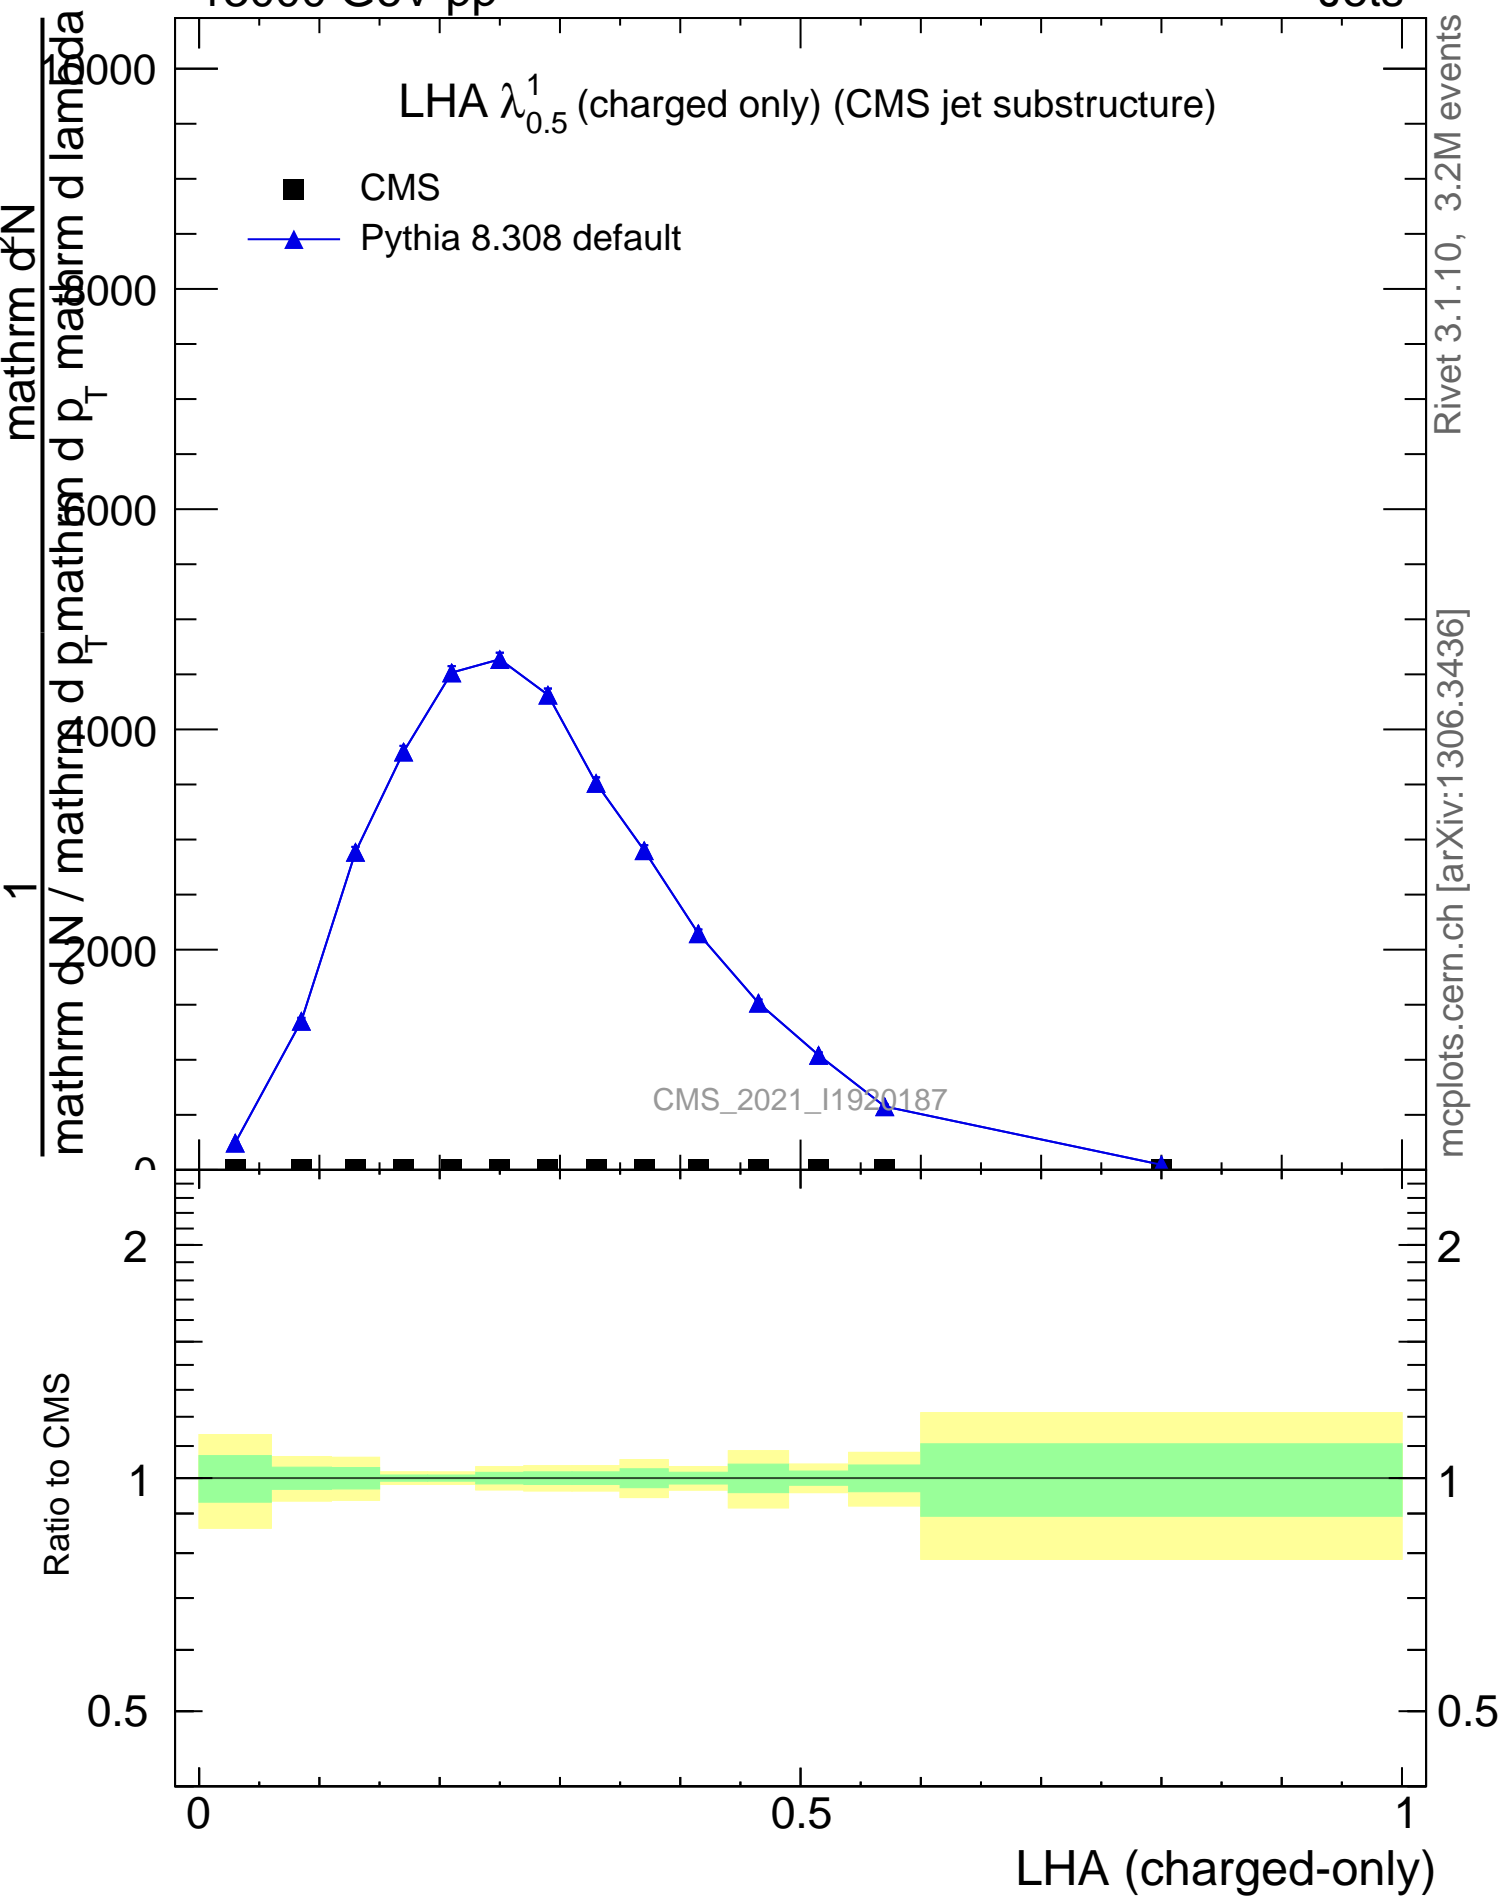

LHA  $\lambda_{0.5}^1$  (charged only) (CMS jet substructure)

- CMS
- ▲ Pythia 8.308 default

mcplots.cern.ch [arXiv:1306.3436]

Rivet 3.1.10, 3.2M events