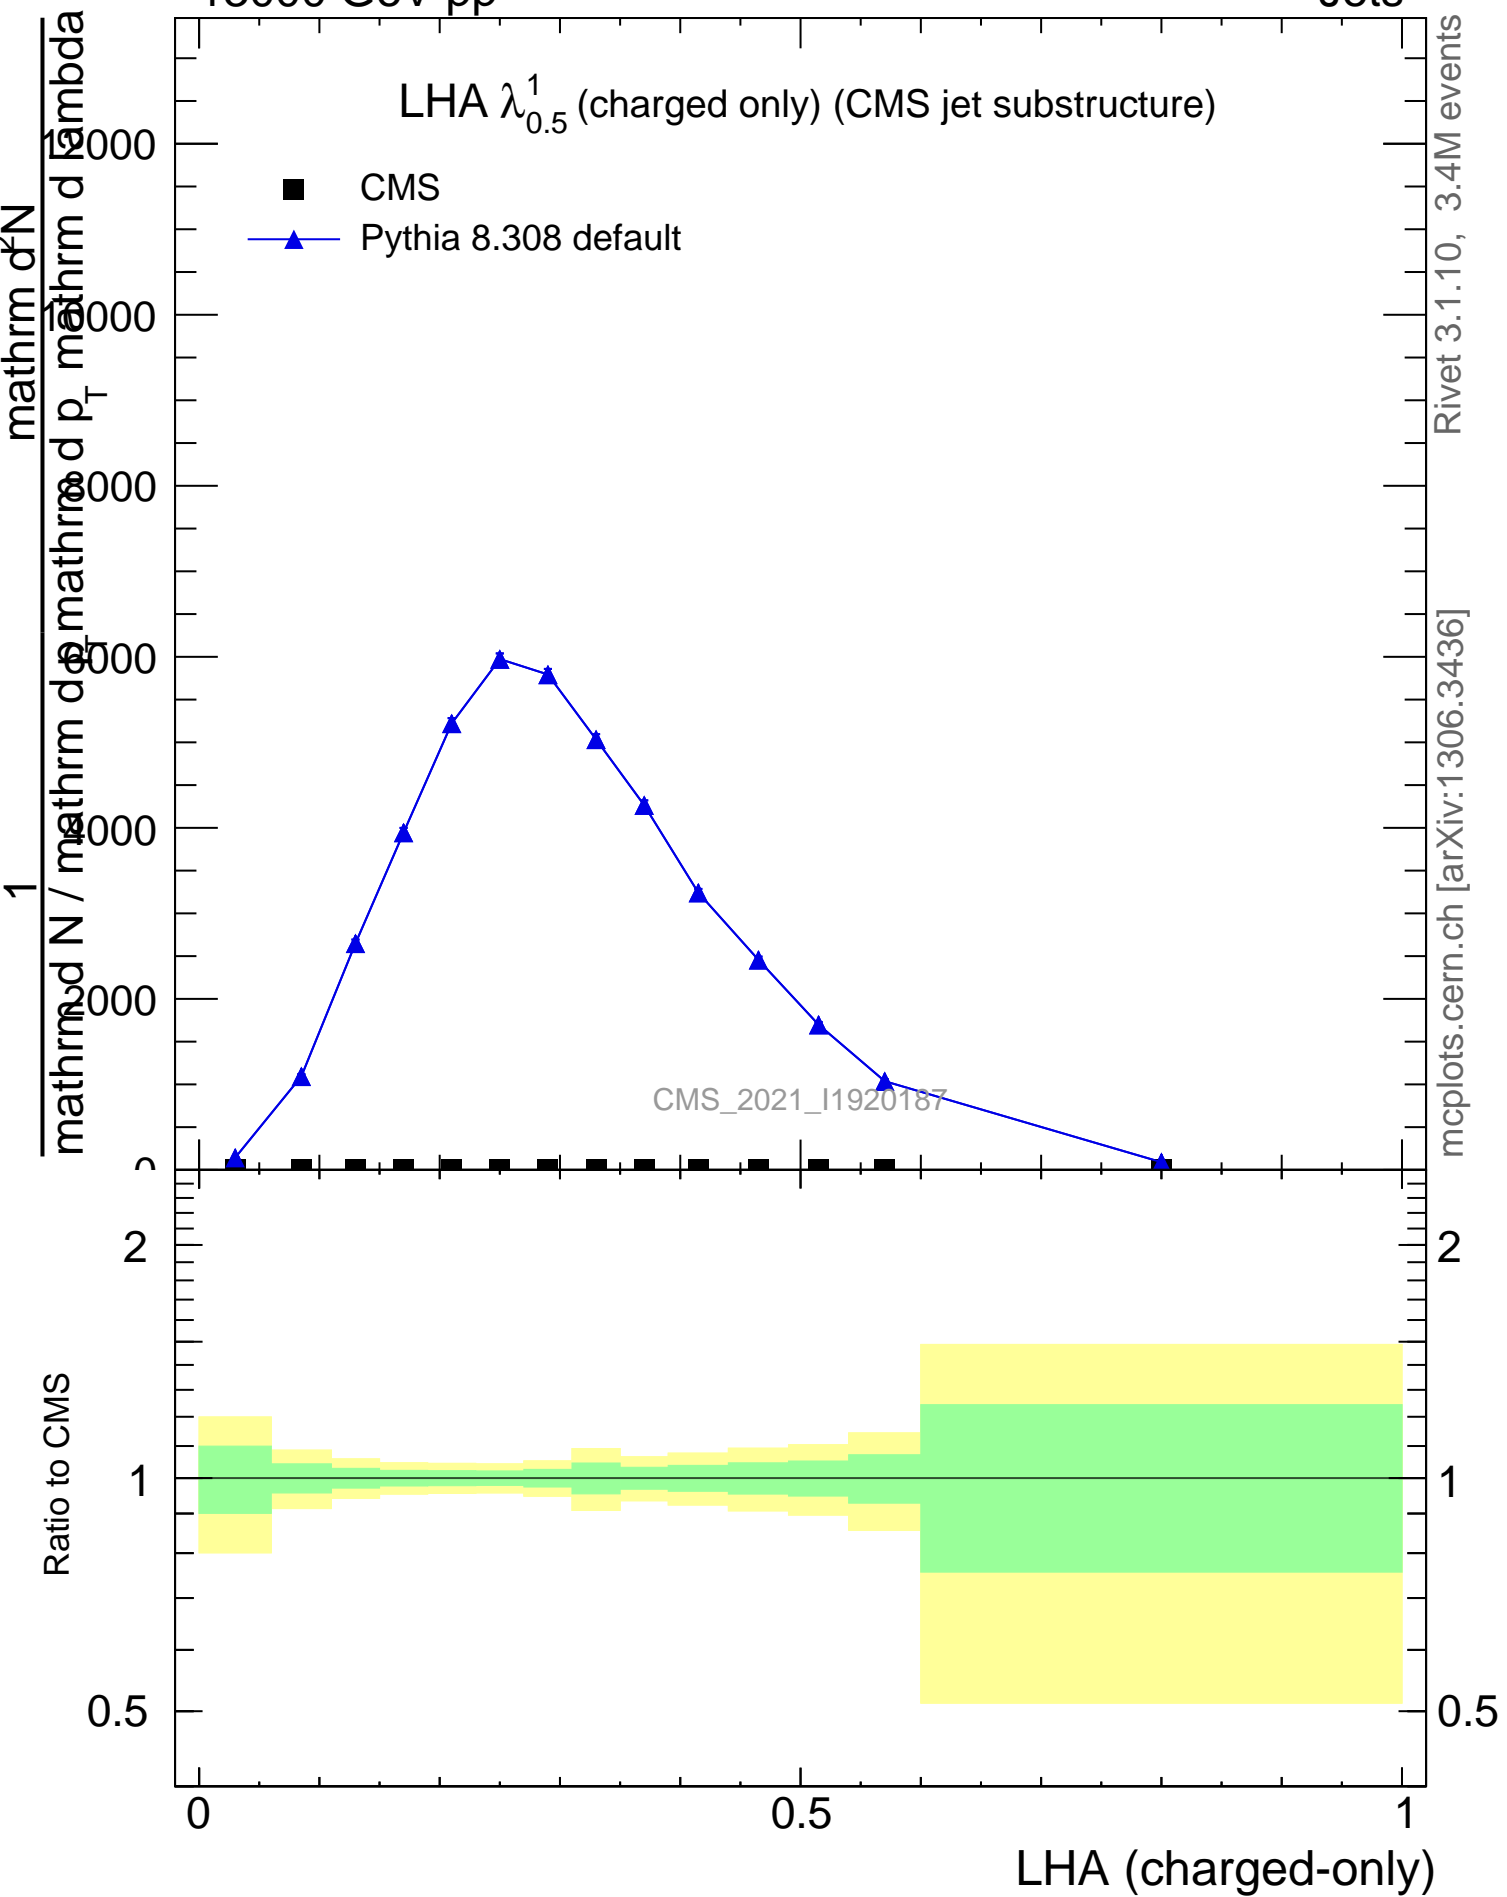

LHA  $\lambda_{0.5}^1$  (charged only) (CMS jet substructure)

- CMS
- ▲ Pythia 8.308 default

Rivet 3.1.10, 3.4M events  
mcplots.cern.ch [arXiv:1306.3436]